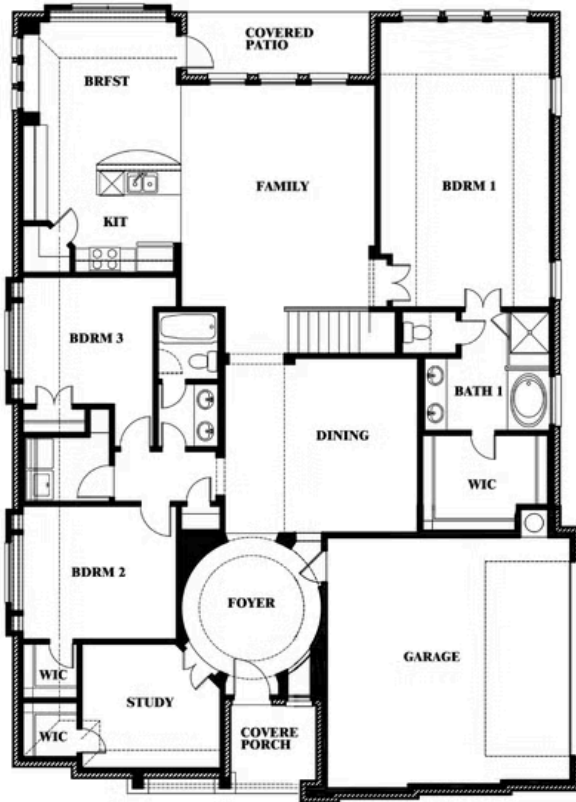

Carolina II Side Entry

HOMES FROM
\$544,990

CLASSIC SERIES

MOCKINGBIRD HEIGHTS CLASSIC 80

1134 S BLUEBIRD LANE, MIDLOTHIAN, TX 76065

2,777
SQUARE FEET

3
BEDROOMS

3.0
BATHROOMS

2
CAR GARAGE

ELEVATION R

ELEVATION S

ELEVATION S

ELEVATION T

ELEVATION T

Document generated May 9, 2026. Prices, plans, square footage, features, amenities and materials are subject to change at any time without notice and vary among communities. Listed prices are for informational purposes only, are not binding, and do not create any contractual obligation(s). The price of any home is dependent on numerous factors, all of which are unique to a specific home, and is not guaranteed until specified in a binding contract. Pricing of elevations and additional optional beds/baths varies per plan. Some plans require a premium homesite. Renderings of homes are artist concepts and may not reflect exact colors and materials. Verify current tax rates & jurisdictions with the appropriate taxing authority.

Carolina II Side Entry

MOCKINGBIRD HEIGHTS CLASSIC 80
1134 S BLUEBIRD LANE, MIDLOTHIAN, TX 76065

Carolina II Side Entry

This brochure is for general informational purposes and is to be used as a guide only. Changes may be made during the development process and floorplans, dimensions, fixtures, fittings, finishes and specifications are subject to change without notice. Window placement, balcony configuration, wardrobe sizes and living areas may vary slightly within each plan type. EQUAL HOUSING OPPORTUNITY