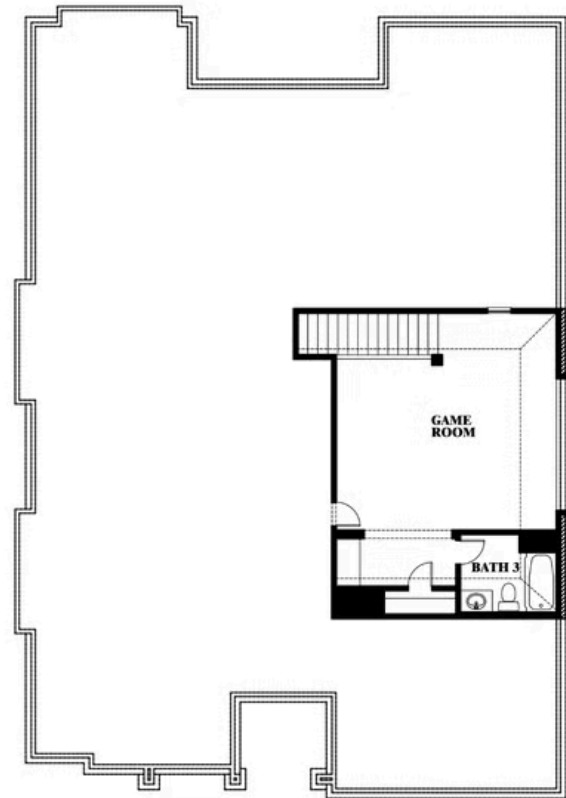

Carolina II Side Entry

MOCKINGBIRD HEIGHTS CLASSIC 80
1134 S BLUEBIRD LANE, MIDLOTHIAN, TX 76065

Carolina II Side Entry

This brochure is for general informational purposes and is to be used as a guide only. Changes may be made during the development process and floorplans, dimensions, fixtures, fittings, finishes and specifications are subject to change without notice. Window placement, balcony configuration, wardrobe sizes and living areas may vary slightly within each plan type. EQUAL HOUSING OPPORTUNITY