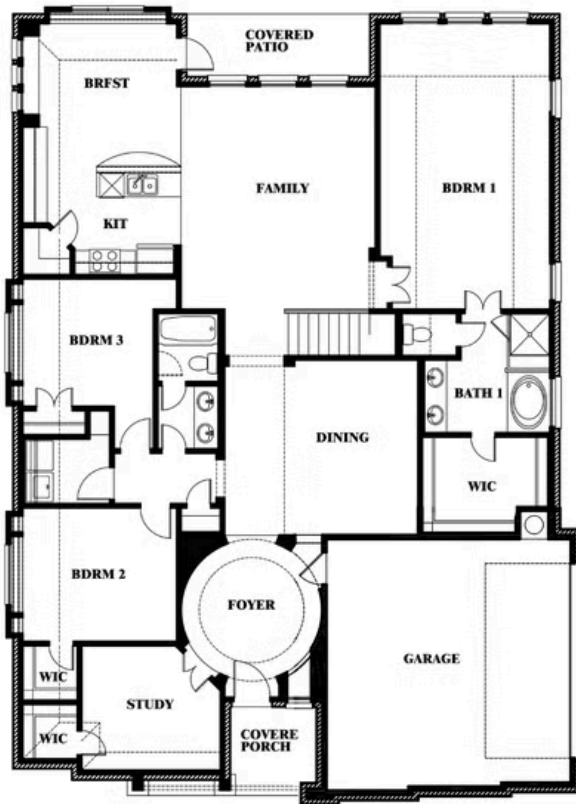

Carolina II Side Entry

MOCKINGBIRD HEIGHTS CLASSIC 80
1134 S BLUEBIRD LANE, MIDLOTHIAN, TX 76065

Carolina II Side Entry

This brochure is for general informational purposes and is to be used as a guide only. Changes may be made during the development process and floorplans, dimensions, fixtures, fittings, finishes and specifications are subject to change without notice. Window placement, balcony configuration, wardrobe sizes and living areas may vary slightly within each plan type. EQUAL HOUSING OPPORTUNITY