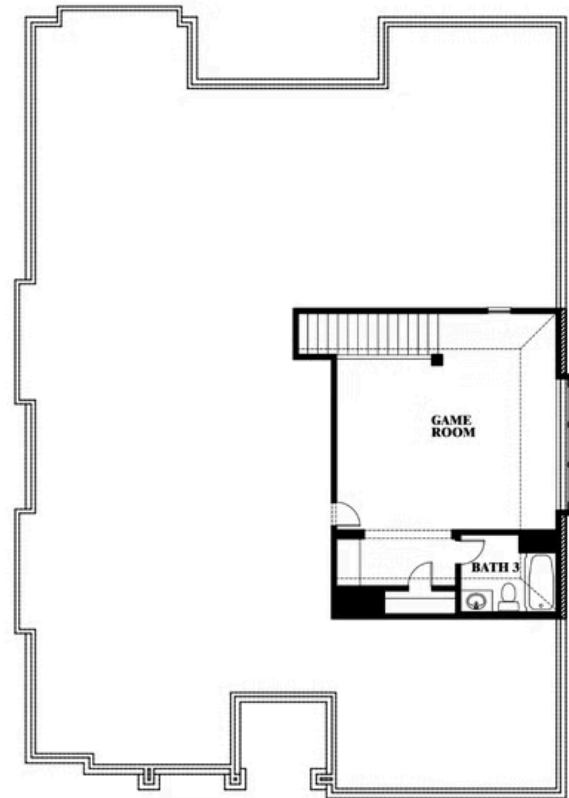

## MOCKINGBIRD HEIGHTS CLASSIC 80

1134 S BLUEBIRD LANE, MIDLOTHIAN, TX 76065

**2,777**  
SQUARE FEET

**3**  
BEDROOMS

**3.0**  
BATHROOMS

**2**  
CAR GARAGE

**ELEVATION R**

**ELEVATION S**

ELEVATION S

**ELEVATION T**

ELEVATION T

# Carolina II Side Entry

**MOCKINGBIRD HEIGHTS CLASSIC 80**  
1134 S BLUEBIRD LANE, MIDLOTHIAN, TX 76065