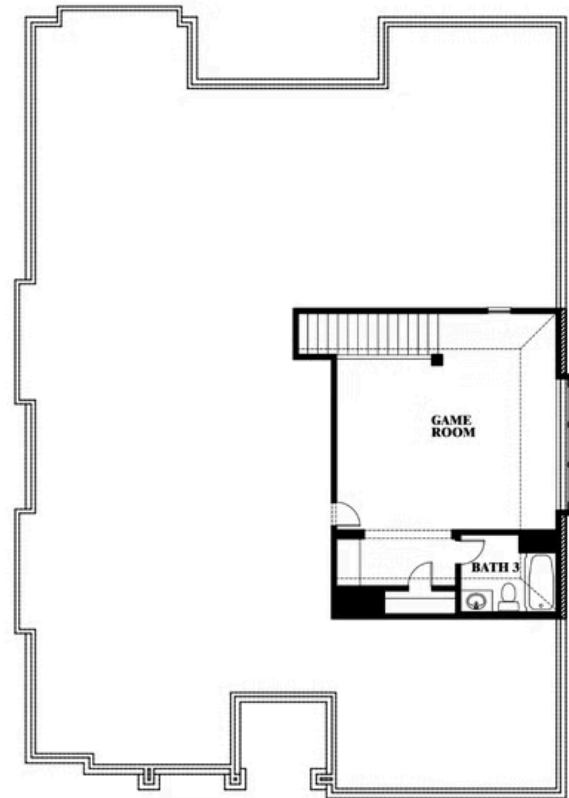

Carolina II Side Entry

HOMES FROM
\$544,990

CLASSIC SERIES

MOCKINGBIRD HEIGHTS CLASSIC 80

1134 S BLUEBIRD LANE, MIDLOTHIAN, TX 76065

2,777
SQUARE FEET

3
BEDROOMS

3.0
BATHROOMS

2
CAR GARAGE

ELEVATION R

ELEVATION S

ELEVATION S

ELEVATION T

ELEVATION T

Document generated Jun 20, 2026. Prices, plans, square footage, features, amenities and materials are subject to change at any time without notice and vary among communities. Listed prices are for informational purposes only, are not binding, and do not create any contractual obligation(s). The price of any home is dependent on numerous factors, all of which are unique to a specific home, and is not guaranteed until specified in a binding contract. Pricing of elevations and additional optional beds/baths varies per plan. Some plans require a premium homesite. Renderings of homes are artist concepts and may not reflect exact colors and materials. Verify current tax rates & jurisdictions with the appropriate taxing authority.

Carolina II Side Entry

MOCKINGBIRD HEIGHTS CLASSIC 80
1134 S BLUEBIRD LANE, MIDLOTHIAN, TX 76065

Carolina II Side Entry

This brochure is for general informational purposes and is to be used as a guide only. Changes may be made during the development process and floorplans, dimensions, fixtures, fittings, finishes and specifications are subject to change without notice. Window placement, balcony configuration, wardrobe sizes and living areas may vary slightly within each plan type. EQUAL HOUSING OPPORTUNITY