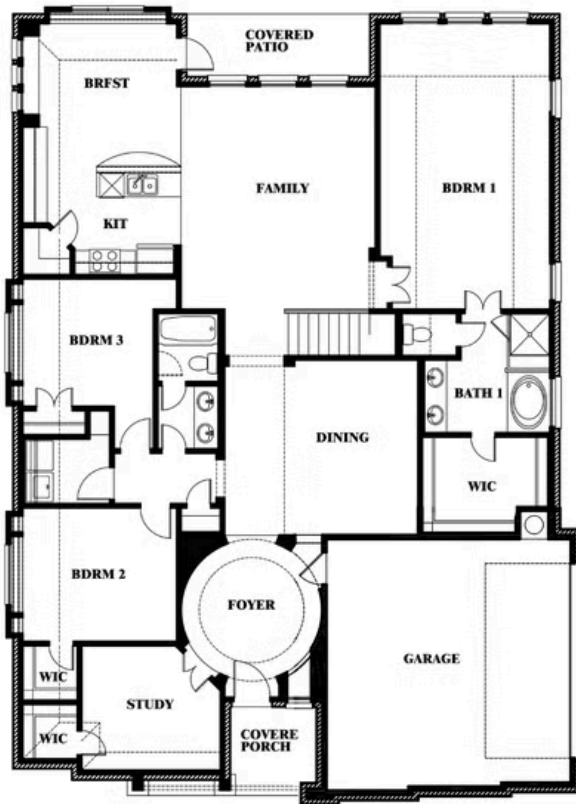

## MOCKINGBIRD HEIGHTS CLASSIC 80

1134 S BLUEBIRD LANE, MIDLOTHIAN, TX 76065

**2,777**  
SQUARE FEET

**3**  
BEDROOMS

**3.0**  
BATHROOMS

**2**  
CAR GARAGE

**ELEVATION R**

**ELEVATION S**

ELEVATION S

**ELEVATION T**

ELEVATION T

# Carolina II Side Entry

**MOCKINGBIRD HEIGHTS CLASSIC 80**  
1134 S BLUEBIRD LANE, MIDLOTHIAN, TX 76065

## Carolina II Side Entry

This brochure is for general informational purposes and is to be used as a guide only. Changes may be made during the development process and floorplans, dimensions, fixtures, fittings, finishes and specifications are subject to change without notice. Window placement, balcony configuration, wardrobe sizes and living areas may vary slightly within each plan type. EQUAL HOUSING OPPORTUNITY