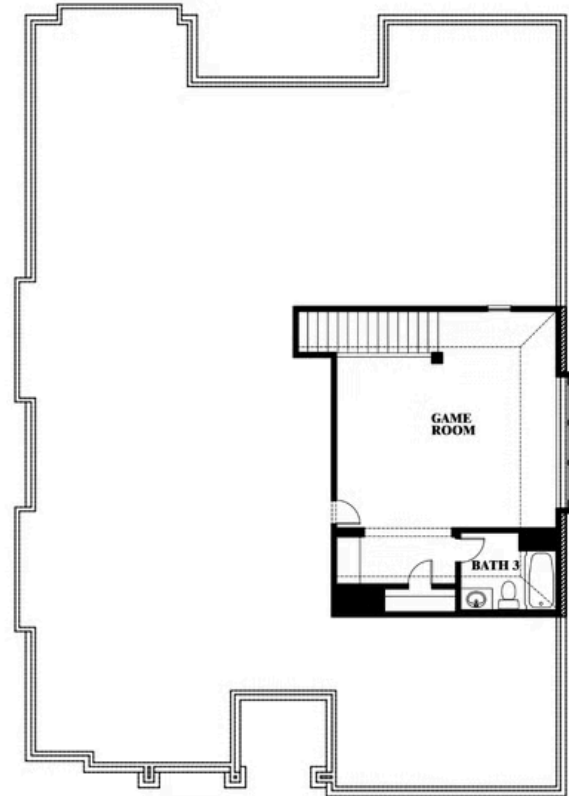

Carolina II Side Entry

HOMES FROM
\$544,990

CLASSIC SERIES

MOCKINGBIRD HEIGHTS CLASSIC 80

1134 S BLUEBIRD LANE, MIDLOTHIAN, TX 76065

2,777
SQUARE FEET

3
BEDROOMS

3.0
BATHROOMS

2
CAR GARAGE

ELEVATION R

ELEVATION S

ELEVATION S

ELEVATION T

ELEVATION T

Document generated May 9, 2026. Prices, plans, square footage, features, amenities and materials are subject to change at any time without notice and vary among communities. Listed prices are for informational purposes only, are not binding, and do not create any contractual obligation(s). The price of any home is dependent on numerous factors, all of which are unique to a specific home, and is not guaranteed until specified in a binding contract. Pricing of elevations and additional optional beds/baths varies per plan. Some plans require a premium homesite. Renderings of homes are artist concepts and may not reflect exact colors and materials. Verify current tax rates & jurisdictions with the appropriate taxing authority.

Carolina II Side Entry

MOCKINGBIRD HEIGHTS CLASSIC 80
1134 S BLUEBIRD LANE, MIDLOTHIAN, TX 76065

Carolina II Side Entry

This brochure is for general informational purposes and is to be used as a guide only. Changes may be made during the development process and floorplans, dimensions, fixtures, fittings, finishes and specifications are subject to change without notice. Window placement, balcony configuration, wardrobe sizes and living areas may vary slightly within each plan type. EQUAL HOUSING OPPORTUNITY