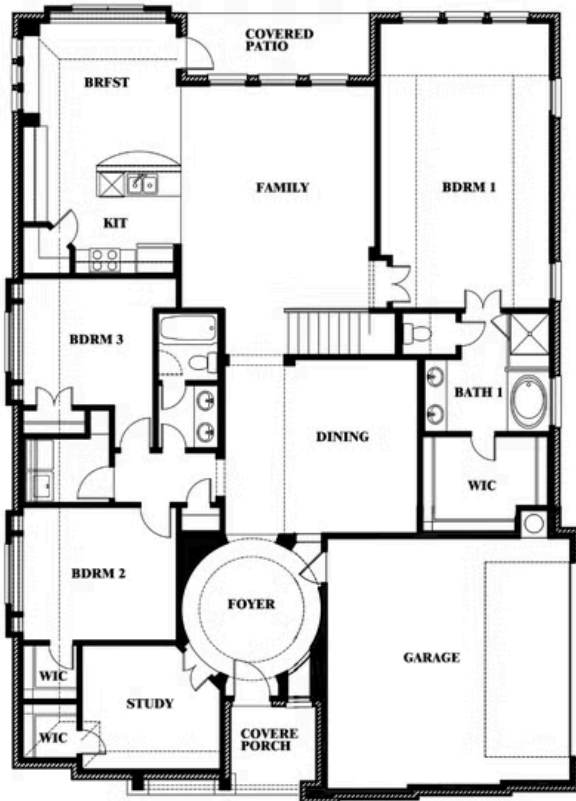

Carolina III Side Entry

HOMES FROM
\$557,990

CLASSIC SERIES

MOCKINGBIRD HEIGHTS CLASSIC 80

1134 S BLUEBIRD LANE, MIDLOTHIAN, TX 76065

3,042
SQUARE FEET

4
BEDROOMS

3.0
BATHROOMS

2
CAR GARAGE

ELEVATION R

ELEVATION T

ELEVATION S

Document generated May 23, 2026. Prices, plans, square footage, features, amenities and materials are subject to change at any time without notice and vary among communities. Listed prices are for informational purposes only, are not binding, and do not create any contractual obligation(s). The price of any home is dependent on numerous factors, all of which are unique to a specific home, and is not guaranteed until specified in a binding contract. Pricing of elevations and additional optional beds/baths varies per plan. Some plans require a premium homesite. Renderings of homes are artist concepts and may not reflect exact colors and materials. Verify current tax rates & jurisdictions with the appropriate taxing authority.

Carolina III Side Entry

MOCKINGBIRD HEIGHTS CLASSIC 80
1134 S BLUEBIRD LANE, MIDLOTHIAN, TX 76065

Carolina III Side Entry

This brochure is for general informational purposes and is to be used as a guide only. Changes may be made during the development process and floorplans, dimensions, fixtures, fittings, finishes and specifications are subject to change without notice. Window placement, balcony configuration, wardrobe sizes and living areas may vary slightly within each plan type. EQUAL HOUSING OPPORTUNITY