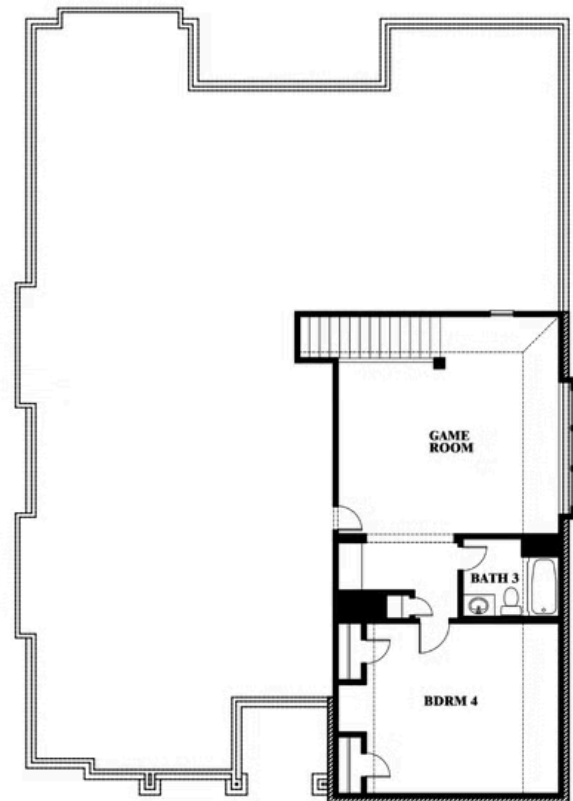

Carolina III Side Entry

HOMES FROM
\$557,990

CLASSIC SERIES

MOCKINGBIRD HEIGHTS CLASSIC 80

1134 S BLUEBIRD LANE, MIDLOTHIAN, TX 76065

3,042
SQUARE FEET

4
BEDROOMS

3.0
BATHROOMS

2
CAR GARAGE

ELEVATION R

ELEVATION T

ELEVATION T

ELEVATION S

Document generated May 3, 2026. Prices, plans, square footage, features, amenities and materials are subject to change at any time without notice and vary among communities. Listed prices are for informational purposes only, are not binding, and do not create any contractual obligation(s). The price of any home is dependent on numerous factors, all of which are unique to a specific home, and is not guaranteed until specified in a binding contract. Pricing of elevations and additional optional beds/baths varies per plan. Some plans require a premium homesite. Renderings of homes are artist concepts and may not reflect exact colors and materials. Verify current tax rates & jurisdictions with the appropriate taxing authority.

Carolina III Side Entry

MOCKINGBIRD HEIGHTS CLASSIC 80
1134 S BLUEBIRD LANE, MIDLOTHIAN, TX 76065

Carolina III Side Entry

This brochure is for general informational purposes and is to be used as a guide only. Changes may be made during the development process and floorplans, dimensions, fixtures, fittings, finishes and specifications are subject to change without notice. Window placement, balcony configuration, wardrobe sizes and living areas may vary slightly within each plan type. EQUAL HOUSING OPPORTUNITY