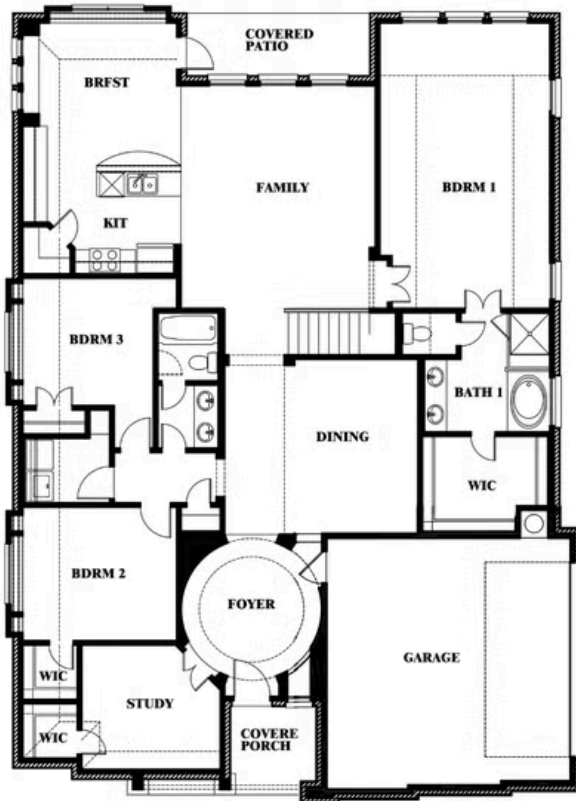

Carolina III Side Entry

HOMES FROM
\$557,990

CLASSIC SERIES

MOCKINGBIRD HEIGHTS CLASSIC 80

1134 S BLUEBIRD LANE, MIDLOTHIAN, TX 76065

3,042
SQUARE FEET

4
BEDROOMS

3.0
BATHROOMS

2
CAR GARAGE

ELEVATION R

ELEVATION T

ELEVATION T

ELEVATION S

Carolina III Side Entry

MOCKINGBIRD HEIGHTS CLASSIC 80
1134 S BLUEBIRD LANE, MIDLOTHIAN, TX 76065

Carolina III Side Entry

This brochure is for general informational purposes and is to be used as a guide only. Changes may be made during the development process and floorplans, dimensions, fixtures, fittings, finishes and specifications are subject to change without notice. Window placement, balcony configuration, wardrobe sizes and living areas may vary slightly within each plan type. EQUAL HOUSING OPPORTUNITY