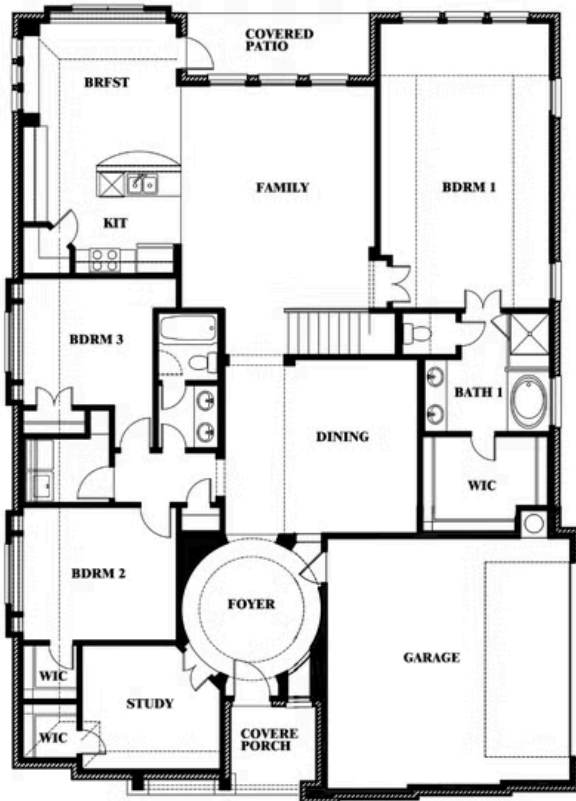

Carolina III Side Entry

HOMES FROM
\$557,990

CLASSIC SERIES

MOCKINGBIRD HEIGHTS CLASSIC 80

1134 S BLUEBIRD LANE, MIDLOTHIAN, TX 76065

3,042
SQUARE FEET

4
BEDROOMS

3.0
BATHROOMS

2
CAR GARAGE

ELEVATION R

ELEVATION T

ELEVATION T

ELEVATION S

Document generated May 3, 2026. Prices, plans, square footage, features, amenities and materials are subject to change at any time without notice and vary among communities. Listed prices are for informational purposes only, are not binding, and do not create any contractual obligation(s). The price of any home is dependent on numerous factors, all of which are unique to a specific home, and is not guaranteed until specified in a binding contract. Pricing of elevations and additional optional beds/baths varies per plan. Some plans require a premium homesite. Renderings of homes are artist concepts and may not reflect exact colors and materials. Verify current tax rates & jurisdictions with the appropriate taxing authority.

Carolina III Side Entry

MOCKINGBIRD HEIGHTS CLASSIC 80
1134 S BLUEBIRD LANE, MIDLOTHIAN, TX 76065

Carolina III Side Entry

This brochure is for general informational purposes and is to be used as a guide only. Changes may be made during the development process and floorplans, dimensions, fixtures, fittings, finishes and specifications are subject to change without notice. Window placement, balcony configuration, wardrobe sizes and living areas may vary slightly within each plan type. EQUAL HOUSING OPPORTUNITY