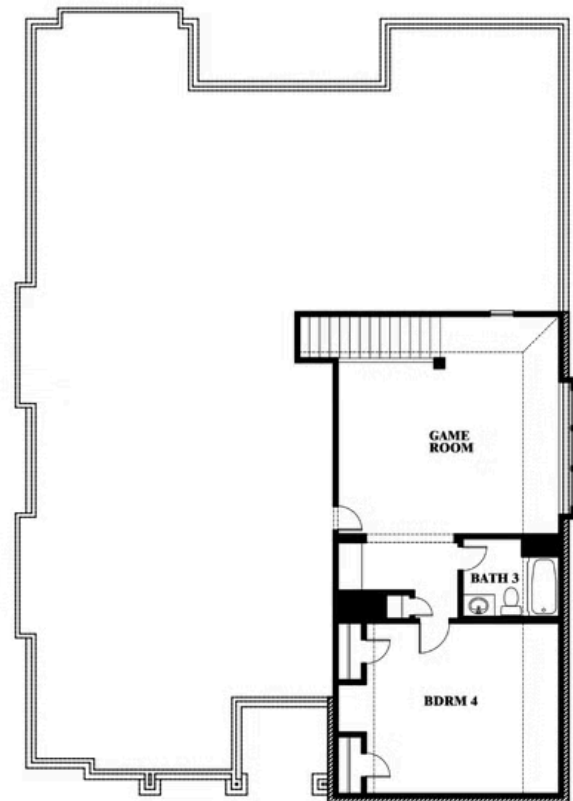

Carolina III Side Entry

HOMES FROM
\$557,990

CLASSIC SERIES

MOCKINGBIRD HEIGHTS CLASSIC 80

1134 S BLUEBIRD LANE, MIDLOTHIAN, TX 76065

3,042
SQUARE FEET

4
BEDROOMS

3.0
BATHROOMS

2
CAR GARAGE

ELEVATION R

ELEVATION T

ELEVATION T

ELEVATION S

Carolina III Side Entry

MOCKINGBIRD HEIGHTS CLASSIC 80
1134 S BLUEBIRD LANE, MIDLOTHIAN, TX 76065

Carolina III Side Entry

This brochure is for general informational purposes and is to be used as a guide only. Changes may be made during the development process and floorplans, dimensions, fixtures, fittings, finishes and specifications are subject to change without notice. Window placement, balcony configuration, wardrobe sizes and living areas may vary slightly within each plan type. EQUAL HOUSING OPPORTUNITY