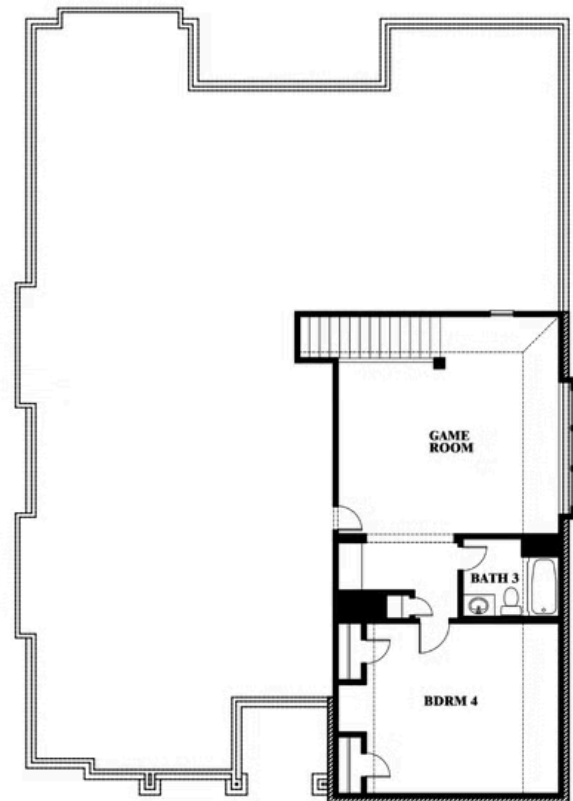

Carolina III Side Entry

HOMES FROM
\$557,990

CLASSIC SERIES

MOCKINGBIRD HEIGHTS CLASSIC 80

1134 S BLUEBIRD LANE, MIDLOTHIAN, TX 76065

3,042
SQUARE FEET

4
BEDROOMS

3.0
BATHROOMS

2
CAR GARAGE

ELEVATION R

ELEVATION T

ELEVATION S

Document generated May 23, 2026. Prices, plans, square footage, features, amenities and materials are subject to change at any time without notice and vary among communities. Listed prices are for informational purposes only, are not binding, and do not create any contractual obligation(s). The price of any home is dependent on numerous factors, all of which are unique to a specific home, and is not guaranteed until specified in a binding contract. Pricing of elevations and additional optional beds/baths varies per plan. Some plans require a premium homesite. Renderings of homes are artist concepts and may not reflect exact colors and materials. Verify current tax rates & jurisdictions with the appropriate taxing authority.

Carolina III Side Entry

MOCKINGBIRD HEIGHTS CLASSIC 80
1134 S BLUEBIRD LANE, MIDLOTHIAN, TX 76065

Carolina III Side Entry

This brochure is for general informational purposes and is to be used as a guide only. Changes may be made during the development process and floorplans, dimensions, fixtures, fittings, finishes and specifications are subject to change without notice. Window placement, balcony configuration, wardrobe sizes and living areas may vary slightly within each plan type. EQUAL HOUSING OPPORTUNITY