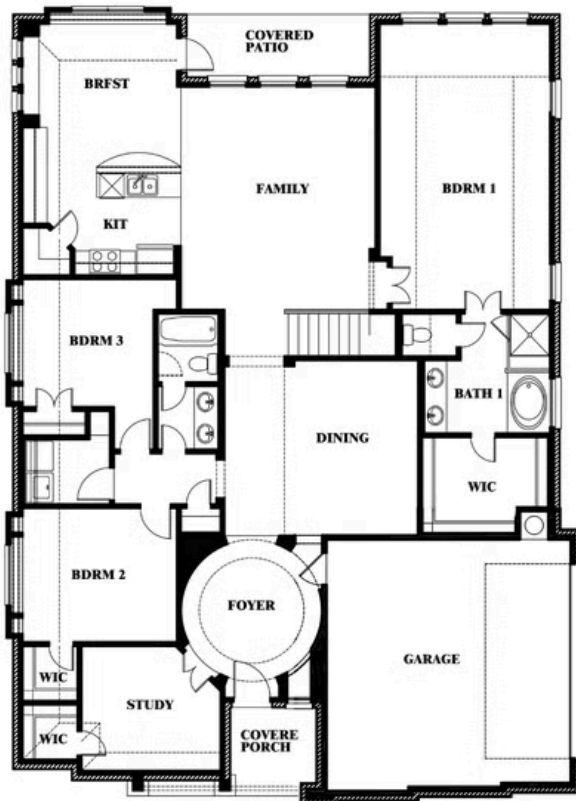

Carolina IV Side Entry

HOMES FROM
\$567,990

CLASSIC SERIES

MOCKINGBIRD HEIGHTS CLASSIC 80

1134 S BLUEBIRD LANE, MIDLOTHIAN, TX 76065

3,258
SQUARE FEET

4
BEDROOMS

3.0
BATHROOMS

2
CAR GARAGE

ELEVATION T

ELEVATION S

ELEVATION S

ELEVATION R

ELEVATION R

Carolina IV Side Entry

MOCKINGBIRD HEIGHTS CLASSIC 80
1134 S BLUEBIRD LANE, MIDLOTHIAN, TX 76065

Carolina IV Side Entry

This brochure is for general informational purposes and is to be used as a guide only. Changes may be made during the development process and floorplans, dimensions, fixtures, fittings, finishes and specifications are subject to change without notice. Window placement, balcony configuration, wardrobe sizes and living areas may vary slightly within each plan type. EQUAL HOUSING OPPORTUNITY