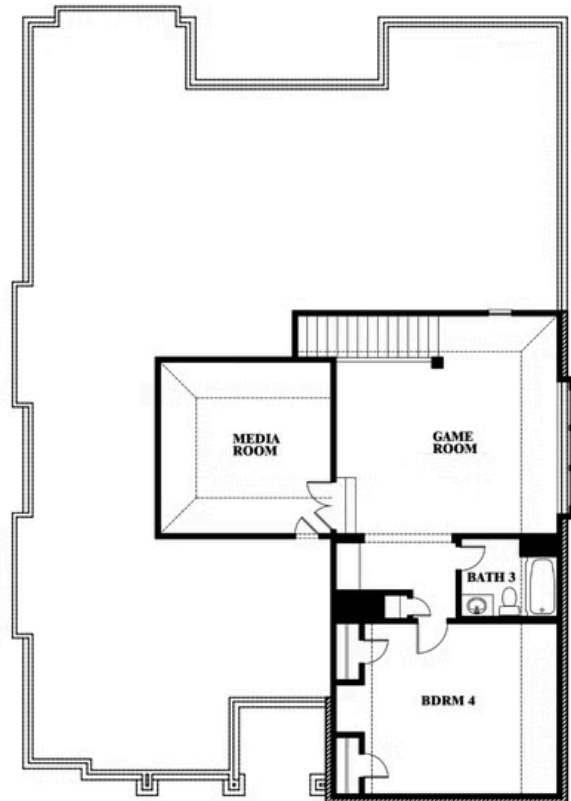

Carolina IV Side Entry

HOMES FROM
\$567,990

CLASSIC SERIES

MOCKINGBIRD HEIGHTS CLASSIC 80

1134 S BLUEBIRD LANE, MIDLOTHIAN, TX 76065

3,258
SQUARE FEET

4
BEDROOMS

3.0
BATHROOMS

2
CAR GARAGE

ELEVATION T

ELEVATION S

ELEVATION S

ELEVATION R

ELEVATION R

Carolina IV Side Entry

MOCKINGBIRD HEIGHTS CLASSIC 80
1134 S BLUEBIRD LANE, MIDLOTHIAN, TX 76065

Carolina IV Side Entry

This brochure is for general informational purposes and is to be used as a guide only. Changes may be made during the development process and floorplans, dimensions, fixtures, fittings, finishes and specifications are subject to change without notice. Window placement, balcony configuration, wardrobe sizes and living areas may vary slightly within each plan type. EQUAL HOUSING OPPORTUNITY