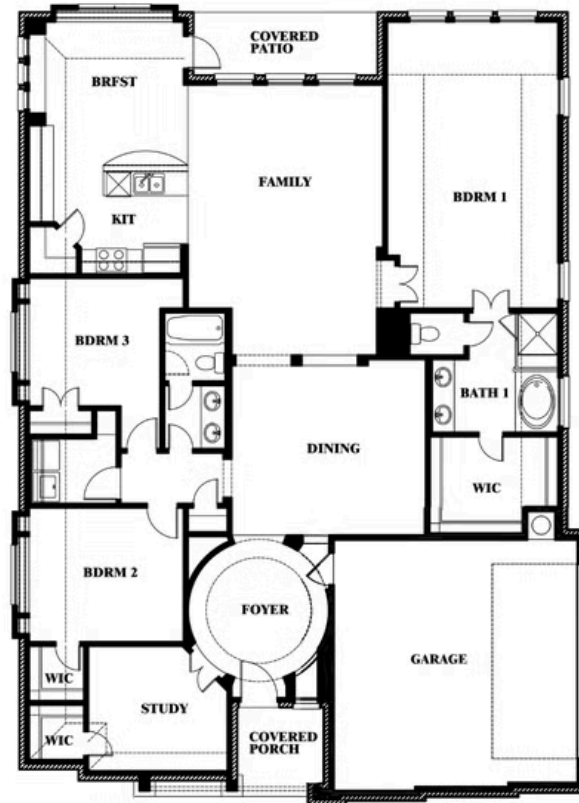

Carolina Side Entry

HOMES FROM
\$504,990

CLASSIC SERIES

MOCKINGBIRD HEIGHTS CLASSIC 80

1134 S BLUEBIRD LANE, MIDLOTHIAN, TX 76065

2,319
SQUARE FEET

3
BEDROOMS

2.0
BATHROOMS

2
CAR GARAGE

ELEVATION R

ELEVATION S

ELEVATION S

ELEVATION T

ELEVATION T

Carolina Side Entry

MOCKINGBIRD HEIGHTS CLASSIC 80
1134 S BLUEBIRD LANE, MIDLOTHIAN, TX 76065

CAROLINA SIDE ENTRY FLOOR PLAN

Carolina Side Entry

This brochure is for general informational purposes and is to be used as a guide only. Changes may be made during the development process and floorplans, dimensions, fixtures, fittings, finishes and specifications are subject to change without notice. Window placement, balcony configuration, wardrobe sizes and living areas may vary slightly within each plan type. EQUAL HOUSING OPPORTUNITY