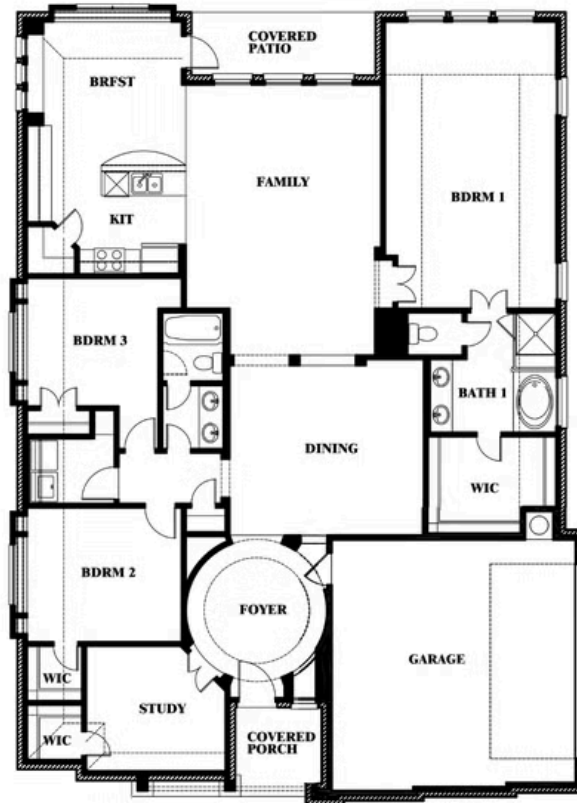

Carolina Side Entry

HOMES FROM
\$504,990

CLASSIC SERIES

MOCKINGBIRD HEIGHTS CLASSIC 80

1134 S BLUEBIRD LANE, MIDLOTHIAN, TX 76065

2,319
SQUARE FEET

3
BEDROOMS

2.0
BATHROOMS

2
CAR GARAGE

ELEVATION R

ELEVATION S

ELEVATION S

ELEVATION T

ELEVATION T

Carolina Side Entry

MOCKINGBIRD HEIGHTS CLASSIC 80
1134 S BLUEBIRD LANE, MIDLOTHIAN, TX 76065

CAROLINA SIDE ENTRY FLOOR PLAN

Carolina Side Entry

This brochure is for general informational purposes and is to be used as a guide only. Changes may be made during the development process and floorplans, dimensions, fixtures, fittings, finishes and specifications are subject to change without notice. Window placement, balcony configuration, wardrobe sizes and living areas may vary slightly within each plan type. EQUAL HOUSING OPPORTUNITY