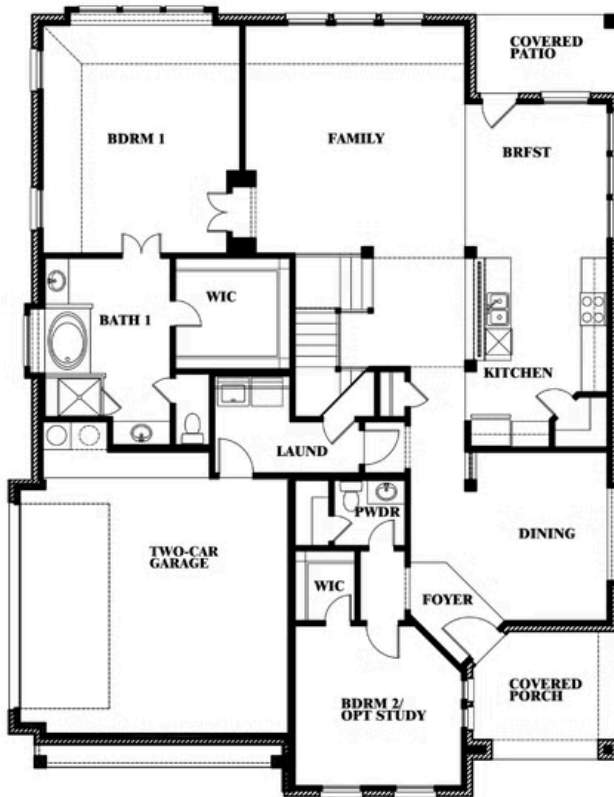

## MOCKINGBIRD HEIGHTS CLASSIC 80

1134 S BLUEBIRD LANE, MIDLOTHIAN, TX 76065

**3,430**  
SQUARE FEET

**4**  
BEDROOMS

**2.5**  
BATHROOMS

**2**  
CAR GARAGE

**ELEVATION R**

**ELEVATION S**

ELEVATION S

**ELEVATION T**

ELEVATION T

# Magnolia II Side Entry

**MOCKINGBIRD HEIGHTS CLASSIC 80**  
1134 S BLUEBIRD LANE, MIDLOTHIAN, TX 76065

## Magnolia II Side Entry

This brochure is for general informational purposes and is to be used as a guide only. Changes may be made during the development process and floorplans, dimensions, fixtures, fittings, finishes and specifications are subject to change without notice. Window placement, balcony configuration, wardrobe sizes and living areas may vary slightly within each plan type. EQUAL HOUSING OPPORTUNITY