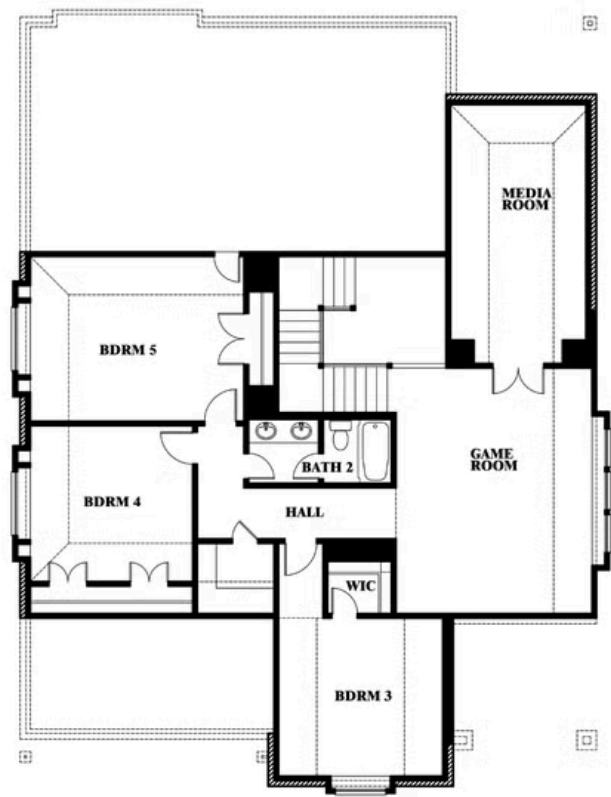

## MOCKINGBIRD HEIGHTS CLASSIC 80

1134 S BLUEBIRD LANE, MIDLOTHIAN, TX 76065

**3,430**  
SQUARE FEET

**4**  
BEDROOMS

**2.5**  
BATHROOMS

**2**  
CAR GARAGE

**ELEVATION R**

**ELEVATION S**

ELEVATION S

**ELEVATION T**

ELEVATION T

# Magnolia II Side Entry

**MOCKINGBIRD HEIGHTS CLASSIC 80**  
1134 S BLUEBIRD LANE, MIDLOTHIAN, TX 76065

## Magnolia II Side Entry

This brochure is for general informational purposes and is to be used as a guide only. Changes may be made during the development process and floorplans, dimensions, fixtures, fittings, finishes and specifications are subject to change without notice. Window placement, balcony configuration, wardrobe sizes and living areas may vary slightly within each plan type. EQUAL HOUSING OPPORTUNITY