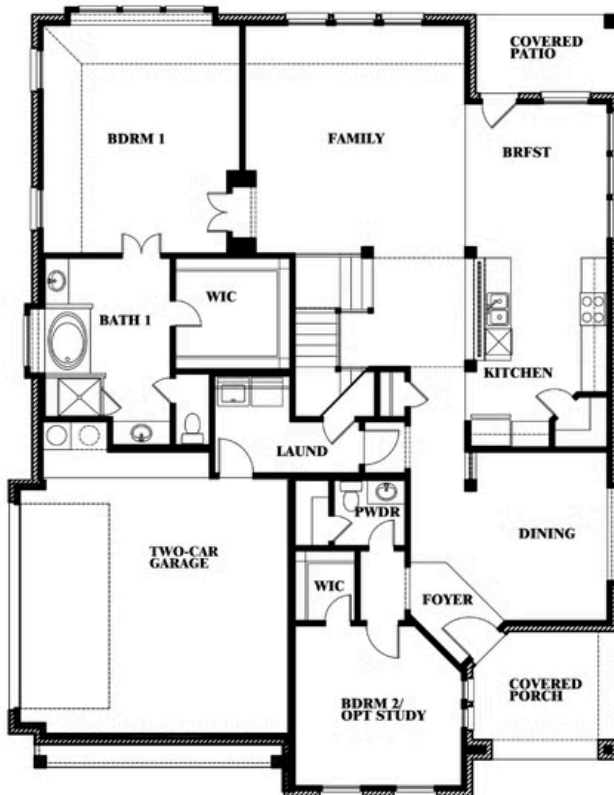

Magnolia III Side Entry

HOMES FROM
\$605,990

CLASSIC SERIES

MOCKINGBIRD HEIGHTS CLASSIC 80

1134 S BLUEBIRD LANE, MIDLOTHIAN, TX 76065

3,754
SQUARE FEET

5
BEDROOMS

3.5
BATHROOMS

2
CAR GARAGE

ELEVATION R

ELEVATION S

ELEVATION S

ELEVATION T

ELEVATION T

Magnolia III Side Entry

MOCKINGBIRD HEIGHTS CLASSIC 80
1134 S BLUEBIRD LANE, MIDLOTHIAN, TX 76065

Magnolia III Side Entry

This brochure is for general informational purposes and is to be used as a guide only. Changes may be made during the development process and floorplans, dimensions, fixtures, fittings, finishes and specifications are subject to change without notice. Window placement, balcony configuration, wardrobe sizes and living areas may vary slightly within each plan type. EQUAL HOUSING OPPORTUNITY