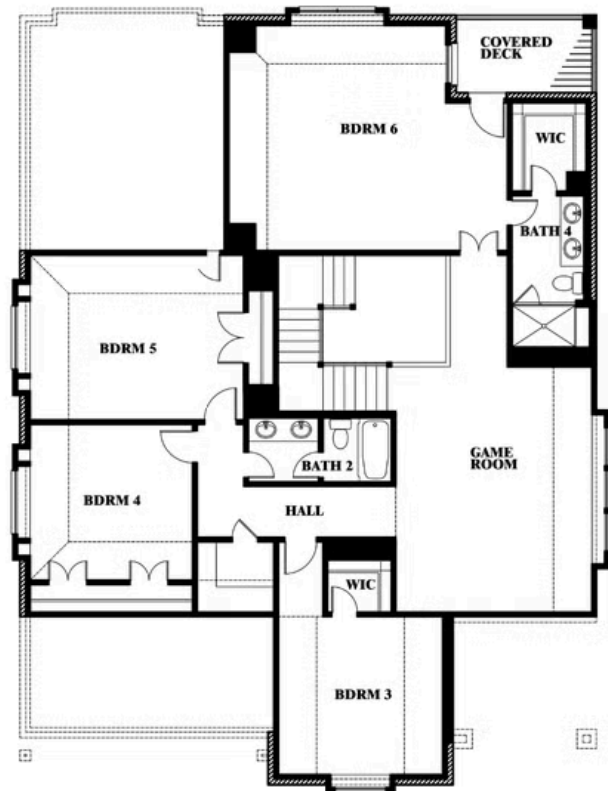

Magnolia III Side Entry

HOMES FROM
\$605,990

CLASSIC SERIES

MOCKINGBIRD HEIGHTS CLASSIC 80

1134 S BLUEBIRD LANE, MIDLOTHIAN, TX 76065

3,754
SQUARE FEET

5
BEDROOMS

3.5
BATHROOMS

2
CAR GARAGE

ELEVATION R

ELEVATION S

ELEVATION S

ELEVATION T

ELEVATION T

Magnolia III Side Entry

MOCKINGBIRD HEIGHTS CLASSIC 80
1134 S BLUEBIRD LANE, MIDLOTHIAN, TX 76065

Magnolia III Side Entry

This brochure is for general informational purposes and is to be used as a guide only. Changes may be made during the development process and floorplans, dimensions, fixtures, fittings, finishes and specifications are subject to change without notice. Window placement, balcony configuration, wardrobe sizes and living areas may vary slightly within each plan type. EQUAL HOUSING OPPORTUNITY