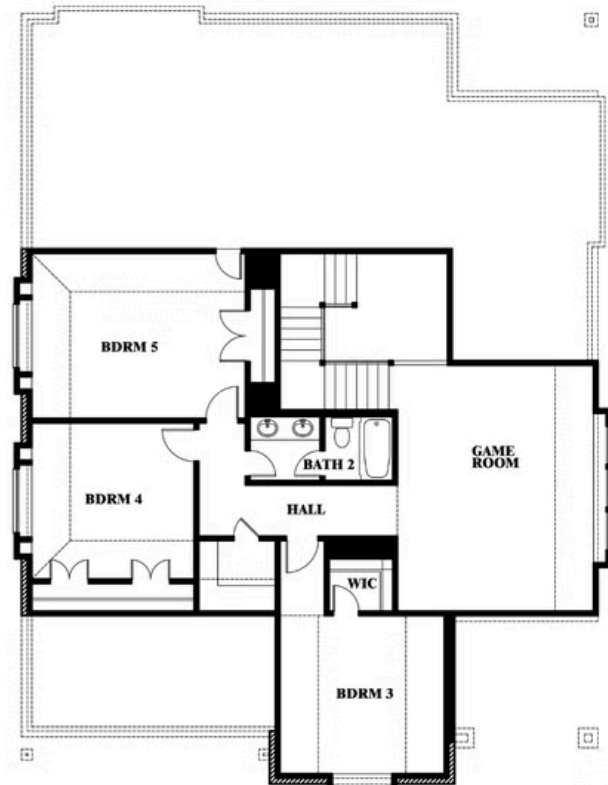

## MOCKINGBIRD HEIGHTS CLASSIC 80

1134 S BLUEBIRD LANE, MIDLOTHIAN, TX 76065

**3,187**  
SQUARE FEET

**4**  
BEDROOMS

**2.5**  
BATHROOMS

**2**  
CAR GARAGE

# Magnolia Side Entry

**MOCKINGBIRD HEIGHTS CLASSIC 80**  
1134 S BLUEBIRD LANE, MIDLOTHIAN, TX 76065

## Magnolia Side Entry

This brochure is for general informational purposes and is to be used as a guide only. Changes may be made during the development process and floorplans, dimensions, fixtures, fittings, finishes and specifications are subject to change without notice. Window placement, balcony configuration, wardrobe sizes and living areas may vary slightly within each plan type. EQUAL HOUSING OPPORTUNITY