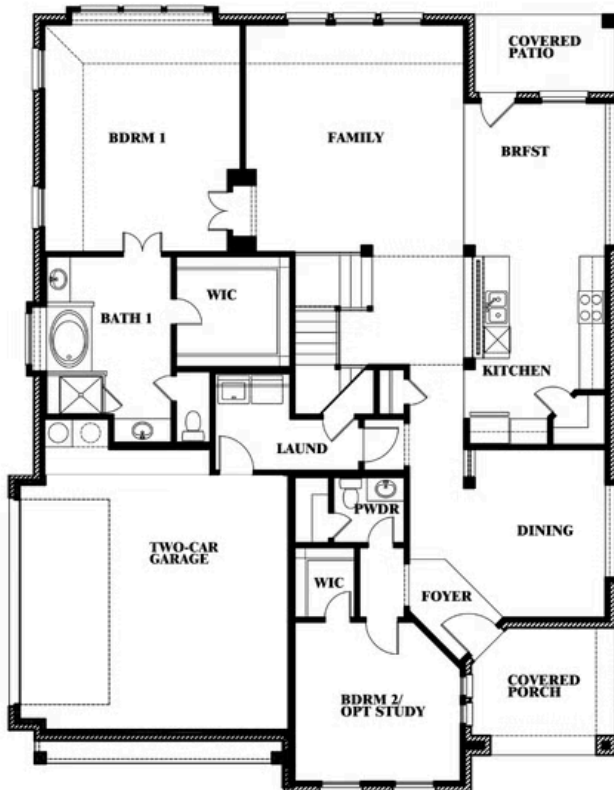

## MOCKINGBIRD HEIGHTS CLASSIC 80

1134 S BLUEBIRD LANE, MIDLOTHIAN, TX 76065

**3,187**  
SQUARE FEET

**4**  
BEDROOMS

**2.5**  
BATHROOMS

**2**  
CAR GARAGE

# Magnolia Side Entry

**MOCKINGBIRD HEIGHTS CLASSIC 80**  
1134 S BLUEBIRD LANE, MIDLOTHIAN, TX 76065

## Magnolia Side Entry

This brochure is for general informational purposes and is to be used as a guide only. Changes may be made during the development process and floorplans, dimensions, fixtures, fittings, finishes and specifications are subject to change without notice. Window placement, balcony configuration, wardrobe sizes and living areas may vary slightly within each plan type. EQUAL HOUSING OPPORTUNITY