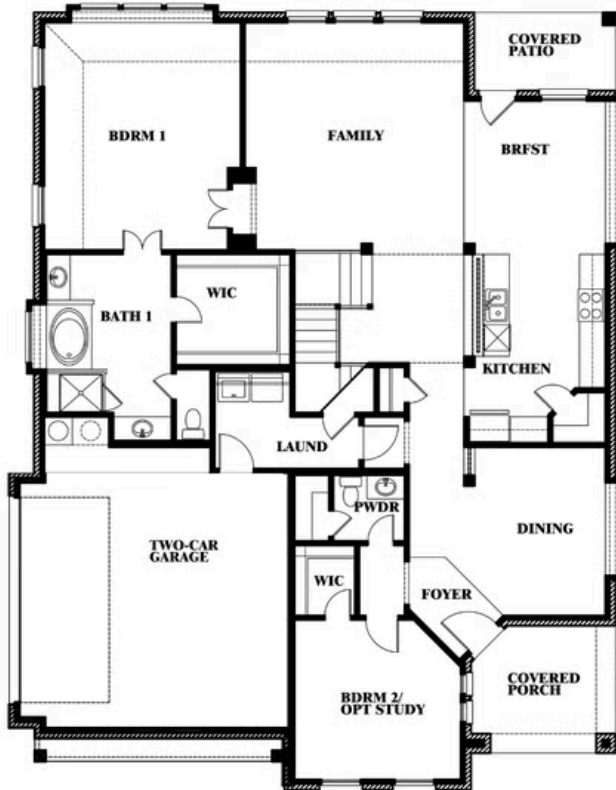

Magnolia Side Entry

HOMES FROM
\$564,990

CLASSIC SERIES

MOCKINGBIRD HEIGHTS CLASSIC 80

1134 S BLUEBIRD LANE, MIDLOTHIAN, TX 76065

3,187
SQUARE FEET

4
BEDROOMS

2.5
BATHROOMS

2
CAR GARAGE

Magnolia Side Entry

MOCKINGBIRD HEIGHTS CLASSIC 80
1134 S BLUEBIRD LANE, MIDLOTHIAN, TX 76065

Magnolia Side Entry

This brochure is for general informational purposes and is to be used as a guide only. Changes may be made during the development process and floorplans, dimensions, fixtures, fittings, finishes and specifications are subject to change without notice. Window placement, balcony configuration, wardrobe sizes and living areas may vary slightly within each plan type. EQUAL HOUSING OPPORTUNITY