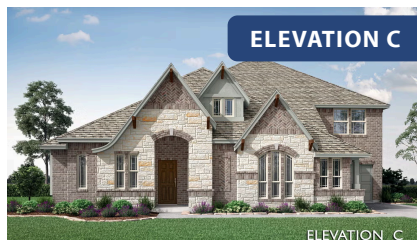

Primrose IV

HOMES FROM
\$632,990

CLASSIC SERIES

MOCKINGBIRD HEIGHTS CLASSIC 80

1134 S BLUEBIRD LANE, MIDLOTHIAN, TX 76065

3,516
SQUARE FEET

3
BEDROOMS

3.5
BATHROOMS

3
CAR GARAGE

ELEVATION A

ELEVATION B

ELEVATION B

ELEVATION C

ELEVATION C

Primrose IV

MOCKINGBIRD HEIGHTS CLASSIC 80
1134 S BLUEBIRD LANE, MIDLOTHIAN, TX 76065