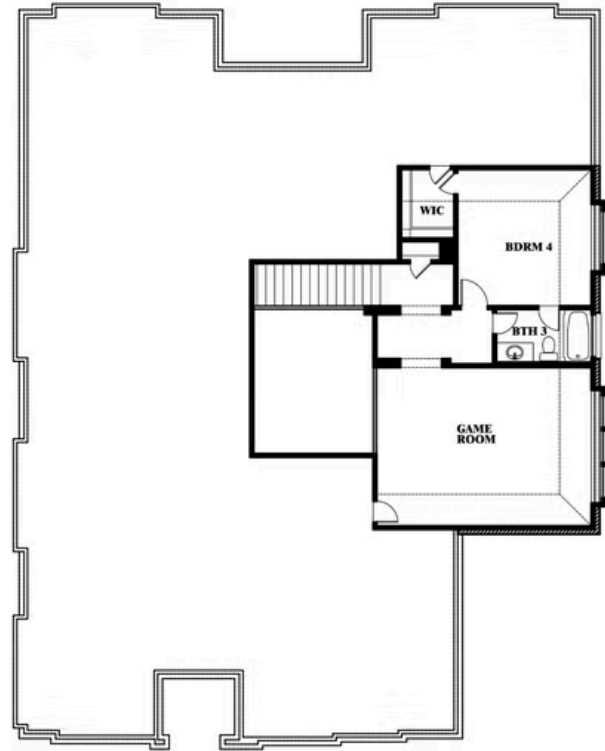

Primrose IV

HOMES FROM
\$632,990

CLASSIC SERIES

MOCKINGBIRD HEIGHTS CLASSIC 80

1134 S BLUEBIRD LANE, MIDLOTHIAN, TX 76065

3,516
SQUARE FEET

3
BEDROOMS

3.5
BATHROOMS

3
CAR GARAGE

ELEVATION A

ELEVATION B

ELEVATION B

ELEVATION C

ELEVATION C

Primrose IV

MOCKINGBIRD HEIGHTS CLASSIC 80
1134 S BLUEBIRD LANE, MIDLOTHIAN, TX 76065

Primrose IV

This brochure is for general informational purposes and is to be used as a guide only. Changes may be made during the development process and floorplans, dimensions, fixtures, fittings, finishes and specifications are subject to change without notice. Window placement, balcony configuration, wardrobe sizes and living areas may vary slightly within each plan type. EQUAL HOUSING OPPORTUNITY