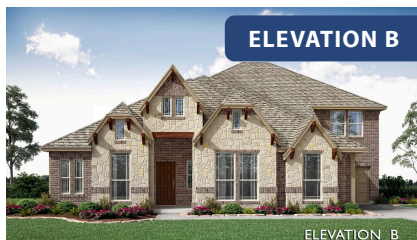

Primrose IV

HOMES FROM
\$632,990

CLASSIC SERIES

MOCKINGBIRD HEIGHTS CLASSIC 80

1134 S BLUEBIRD LANE, MIDLOTHIAN, TX 76065

3,516
SQUARE FEET

3
BEDROOMS

3.5
BATHROOMS

3
CAR GARAGE

ELEVATION A

ELEVATION B

ELEVATION B

ELEVATION C

ELEVATION C

Primrose IV

MOCKINGBIRD HEIGHTS CLASSIC 80