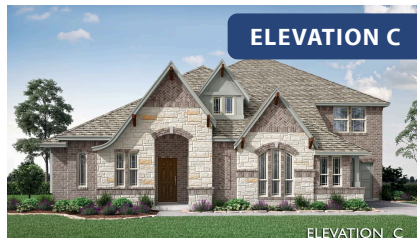

Primrose IV

HOMES FROM
\$632,990

CLASSIC SERIES

MOCKINGBIRD HEIGHTS CLASSIC 80

1134 S BLUEBIRD LANE, MIDLOTHIAN, TX 76065

3,516
SQUARE FEET

3
BEDROOMS

3.5
BATHROOMS

3
CAR GARAGE

ELEVATION A

ELEVATION B

ELEVATION B

ELEVATION C

ELEVATION C

Primrose IV

MOCKINGBIRD HEIGHTS CLASSIC 80
1134 S BLUEBIRD LANE, MIDLOTHIAN, TX 76065