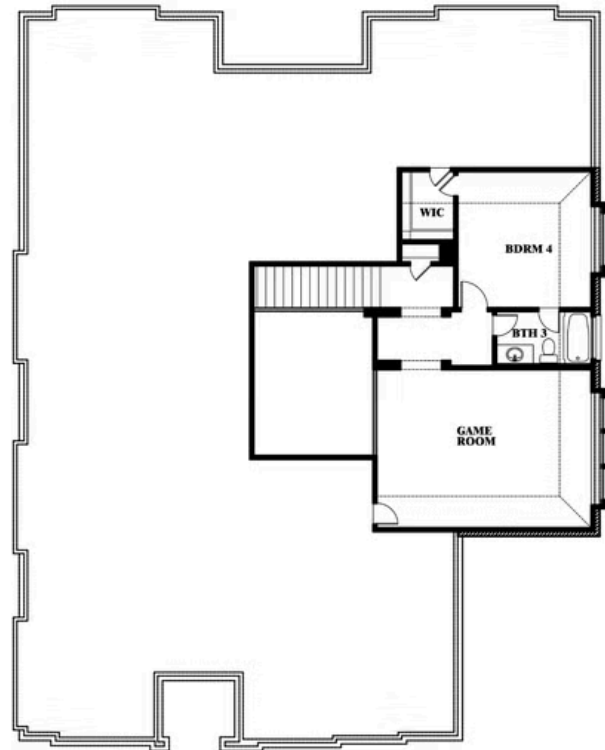

Primrose IV

HOMES FROM
\$632,990

CLASSIC SERIES

MOCKINGBIRD HEIGHTS CLASSIC 80

1134 S BLUEBIRD LANE, MIDLOTHIAN, TX 76065

3,516
SQUARE FEET

3
BEDROOMS

3.5
BATHROOMS

3
CAR GARAGE

ELEVATION A

ELEVATION B

ELEVATION B

ELEVATION C

ELEVATION C

Primrose IV

MOCKINGBIRD HEIGHTS CLASSIC 80
1134 S BLUEBIRD LANE, MIDLOTHIAN, TX 76065

Primrose IV

This brochure is for general informational purposes and is to be used as a guide only. Changes may be made during the development process and floorplans, dimensions, fixtures, fittings, finishes and specifications are subject to change without notice. Window placement, balcony configuration, wardrobe sizes and living areas may vary slightly within each plan type. EQUAL HOUSING OPPORTUNITY