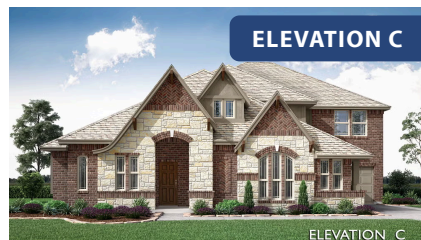

# Primrose V

HOMES FROM  
**\$644,990**

CLASSIC SERIES

## MOCKINGBIRD HEIGHTS CLASSIC 80

1134 S BLUEBIRD LANE, MIDLOTHIAN, TX 76065

**3,700**  
SQUARE FEET

**4**  
BEDROOMS

**3.5**  
BATHROOMS

**3**  
CAR GARAGE

**ELEVATION A**

**ELEVATION B**

ELEVATION B

**ELEVATION C**

ELEVATION C