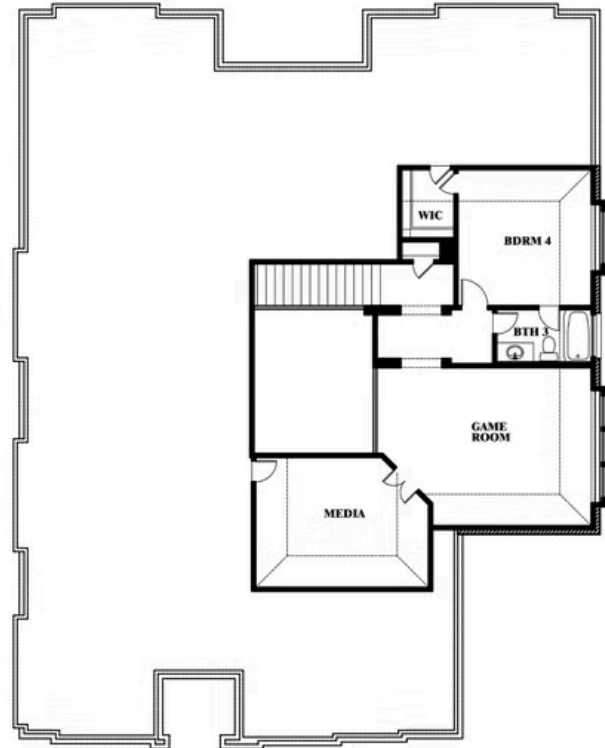

Primrose V

HOMES FROM
\$644,990

CLASSIC SERIES

MOCKINGBIRD HEIGHTS CLASSIC 80

1134 S BLUEBIRD LANE, MIDLOTHIAN, TX 76065

3,700
SQUARE FEET

4
BEDROOMS

3.5
BATHROOMS

3
CAR GARAGE

ELEVATION A

ELEVATION B

ELEVATION B

ELEVATION C

ELEVATION C

Primrose V

MOCKINGBIRD HEIGHTS CLASSIC 80
1134 S BLUEBIRD LANE, MIDLOTHIAN, TX 76065

Primrose V

This brochure is for general informational purposes and is to be used as a guide only. Changes may be made during the development process and floorplans, dimensions, fixtures, fittings, finishes and specifications are subject to change without notice. Window placement, balcony configuration, wardrobe sizes and living areas may vary slightly within each plan type. EQUAL HOUSING OPPORTUNITY