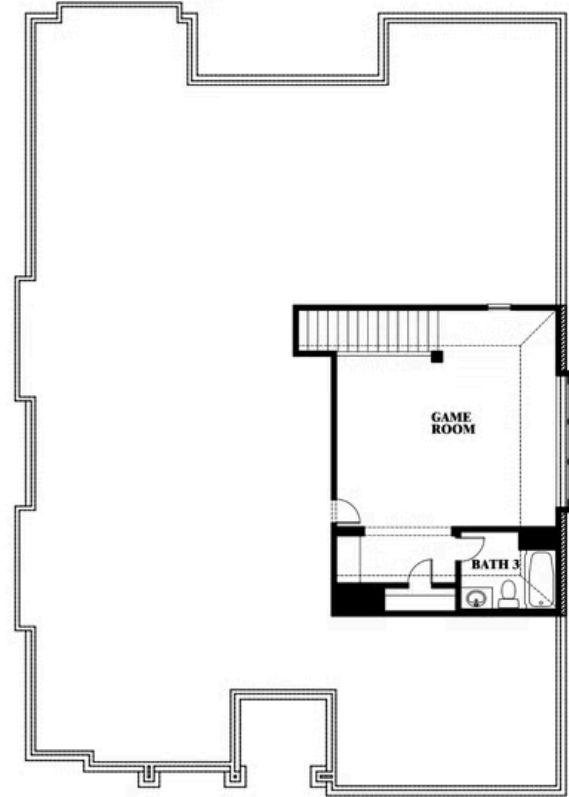

Carolina II

HOMES FROM
\$None

CLASSIC SERIES

MOCKINGBIRD HEIGHTS

1134 S BLUEBIRD LANE, MIDLOTHIAN, TX 76065

2,771
SQUARE FEET

3
BEDROOMS

3.0
BATHROOMS

Carolina II

MOCKINGBIRD HEIGHTS

1134 S BLUEBIRD LANE, MIDLOTHIAN, TX 76065

Carolina II

This brochure is for general informational purposes and is to be used as a guide only. Changes may be made during the development process and floorplans, dimensions, fixtures, fittings, finishes and specifications are subject to change without notice. Window placement, balcony configuration, wardrobe sizes and living areas may vary slightly within each plan type. EQUAL HOUSING OPPORTUNITY