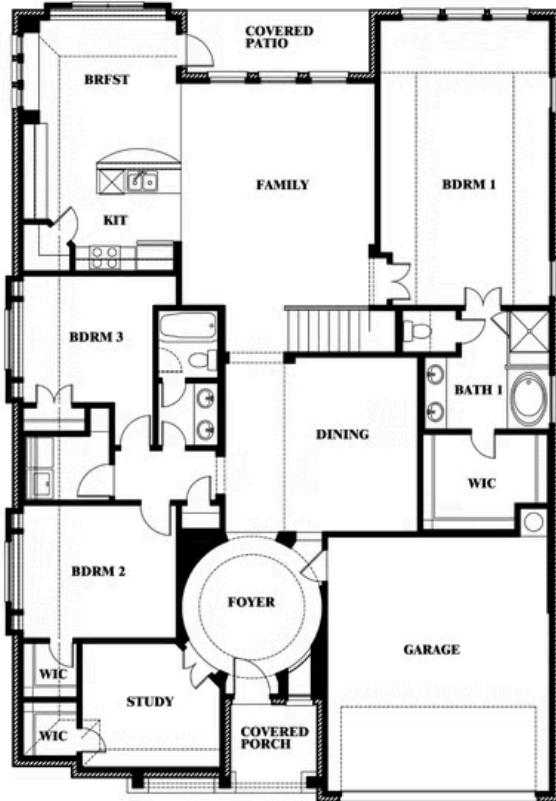

Carolina II

MOCKINGBIRD HEIGHTS

1134 S BLUEBIRD LANE, MIDLOTHIAN, TX 76065

Carolina II with Media Room

This brochure is for general informational purposes and is to be used as a guide only. Changes may be made during the development process and floorplans, dimensions, fixtures, fittings, finishes and specifications are subject to change without notice. Window placement, balcony configuration, wardrobe sizes and living areas may vary slightly within each plan type. EQUAL HOUSING OPPORTUNITY