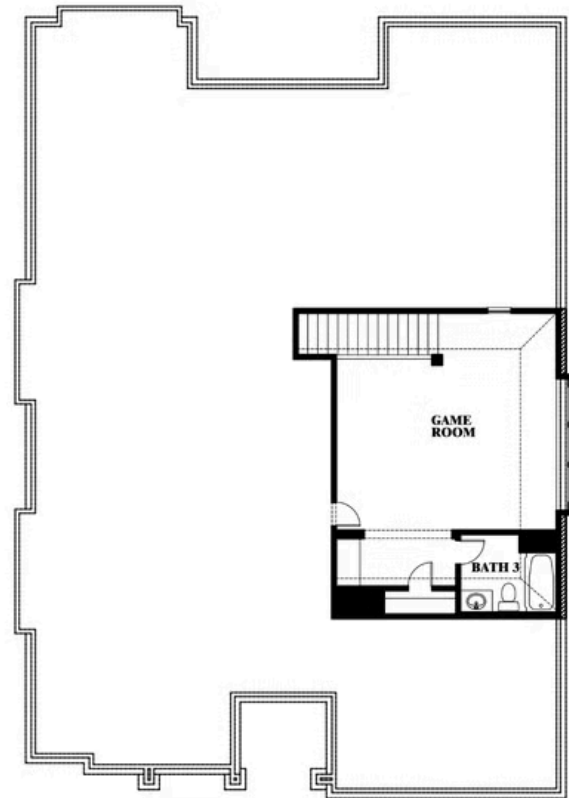

Carolina II Side Entry

HOMES FROM
\$None

CLASSIC SERIES

MOCKINGBIRD HEIGHTS

1134 S BLUEBIRD LANE, MIDLOTHIAN, TX 76065

2,777
SQUARE FEET

3
BEDROOMS

3.0
BATHROOMS

2
CAR GARAGE

ELEVATION R

ELEVATION S

ELEVATION S

ELEVATION T

ELEVATION T

Carolina II Side Entry

MOCKINGBIRD HEIGHTS

1134 S BLUEBIRD LANE, MIDLOTHIAN, TX 76065

Carolina II Side Entry

This brochure is for general informational purposes and is to be used as a guide only. Changes may be made during the development process and floorplans, dimensions, fixtures, fittings, finishes and specifications are subject to change without notice. Window placement, balcony configuration, wardrobe sizes and living areas may vary slightly within each plan type. EQUAL HOUSING OPPORTUNITY