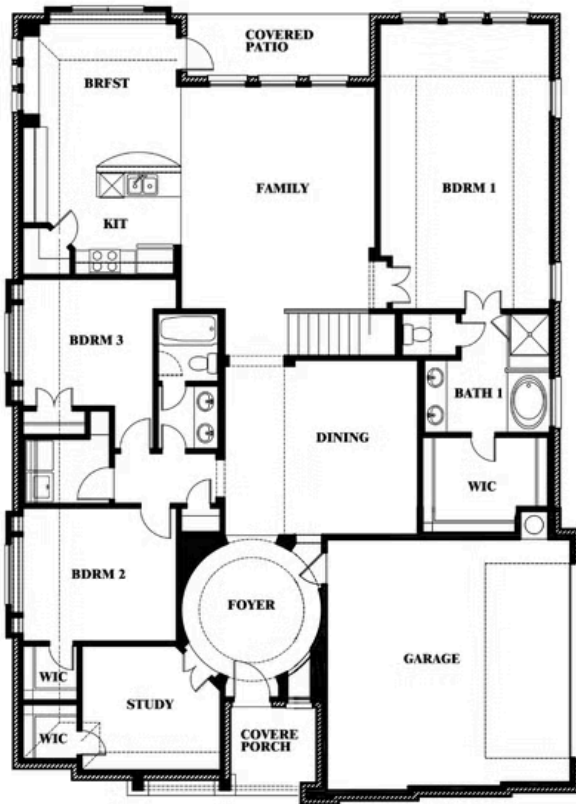

Carolina II Side Entry

MOCKINGBIRD HEIGHTS

1134 S BLUEBIRD LANE, MIDLOTHIAN, TX 76065

Carolina II Side Entry

This brochure is for general informational purposes and is to be used as a guide only. Changes may be made during the development process and floorplans, dimensions, fixtures, fittings, finishes and specifications are subject to change without notice. Window placement, balcony configuration, wardrobe sizes and living areas may vary slightly within each plan type. EQUAL HOUSING OPPORTUNITY