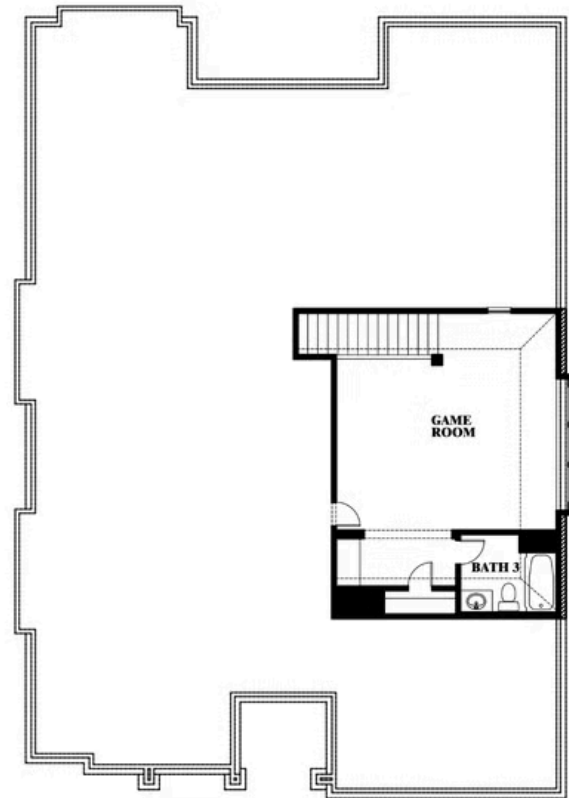

ELEVATION T

ELEVATION T

Carolina II Side Entry

MOCKINGBIRD HEIGHTS

1134 S BLUEBIRD LANE, MIDLOTHIAN, TX 76065

Carolina II Side Entry

This brochure is for general informational purposes and is to be used as a guide only. Changes may be made during the development process and floorplans, dimensions, fixtures, fittings, finishes and specifications are subject to change without notice. Window placement, balcony configuration, wardrobe sizes and living areas may vary slightly within each plan type. EQUAL HOUSING OPPORTUNITY