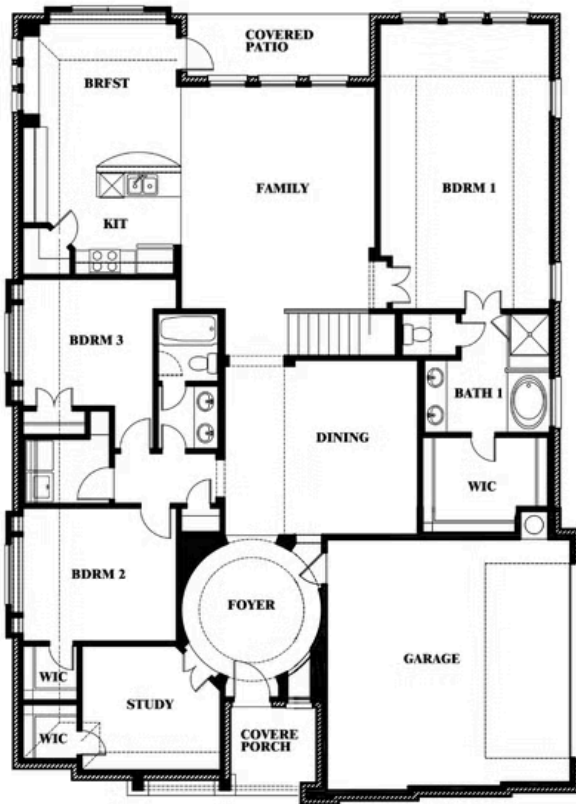

Carolina II Side Entry

HOMES FROM
\$None

CLASSIC SERIES

MOCKINGBIRD HEIGHTS

1134 S BLUEBIRD LANE, MIDLOTHIAN, TX 76065

2,777
SQUARE FEET

3
BEDROOMS

3.0
BATHROOMS

2
CAR GARAGE

ELEVATION R

ELEVATION S

ELEVATION S

ELEVATION T

ELEVATION T

Carolina II Side Entry

MOCKINGBIRD HEIGHTS

1134 S BLUEBIRD LANE, MIDLOTHIAN, TX 76065

Carolina II Side Entry

This brochure is for general informational purposes and is to be used as a guide only. Changes may be made during the development process and floorplans, dimensions, fixtures, fittings, finishes and specifications are subject to change without notice. Window placement, balcony configuration, wardrobe sizes and living areas may vary slightly within each plan type. EQUAL HOUSING OPPORTUNITY