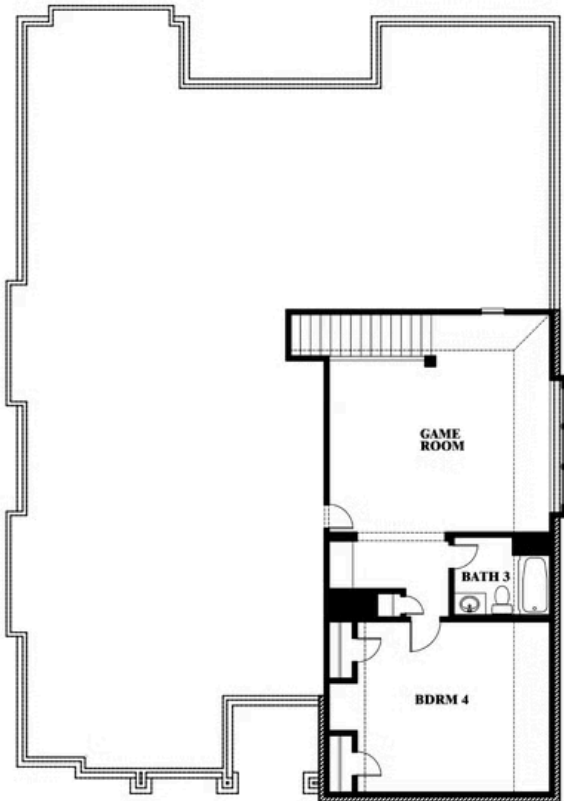

Carolina III

MOCKINGBIRD HEIGHTS

1134 S BLUEBIRD LANE, MIDLOTHIAN, TX 76065

Carolina III

This brochure is for general informational purposes and is to be used as a guide only. Changes may be made during the development process and floorplans, dimensions, fixtures, fittings, finishes and specifications are subject to change without notice. Window placement, balcony configuration, wardrobe sizes and living areas may vary slightly within each plan type. EQUAL HOUSING OPPORTUNITY

Document generated Apr 4, 2026. Prices, plans, square footage, features, amenities and materials are subject to change at any time without notice and vary among communities. Listed prices are for informational purposes only, are not binding, and do not create any contractual obligation(s). The price of any home is dependent on numerous factors, all of which are unique to a specific home, and is not guaranteed until specified in a binding contract. Pricing of elevations and additional optional beds/baths varies per plan. Some plans require a premium homesite. Renderings of homes are artist concepts and may not reflect exact colors and materials. Verify current tax rates & jurisdictions with the appropriate taxing authority.