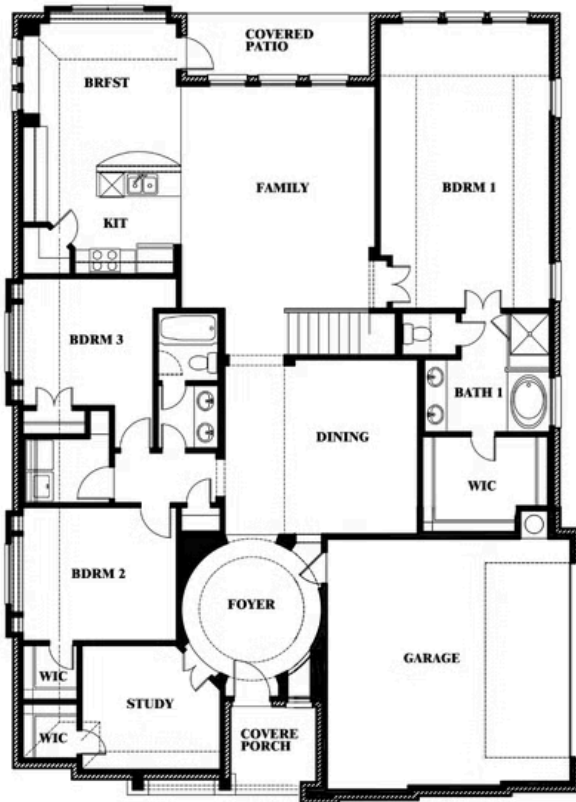

Carolina IV Side Entry

HOMES FROM
\$None

CLASSIC SERIES

MOCKINGBIRD HEIGHTS

1134 S BLUEBIRD LANE, MIDLOTHIAN, TX 76065

3,258
SQUARE FEET

4
BEDROOMS

3.0
BATHROOMS

2
CAR GARAGE

ELEVATION T

ELEVATION S

ELEVATION S

ELEVATION R

ELEVATION R

Carolina IV Side Entry

MOCKINGBIRD HEIGHTS

1134 S BLUEBIRD LANE, MIDLOTHIAN, TX 76065

Carolina IV Side Entry

This brochure is for general informational purposes and is to be used as a guide only. Changes may be made during the development process and floorplans, dimensions, fixtures, fittings, finishes and specifications are subject to change without notice. Window placement, balcony configuration, wardrobe sizes and living areas may vary slightly within each plan type. EQUAL HOUSING OPPORTUNITY