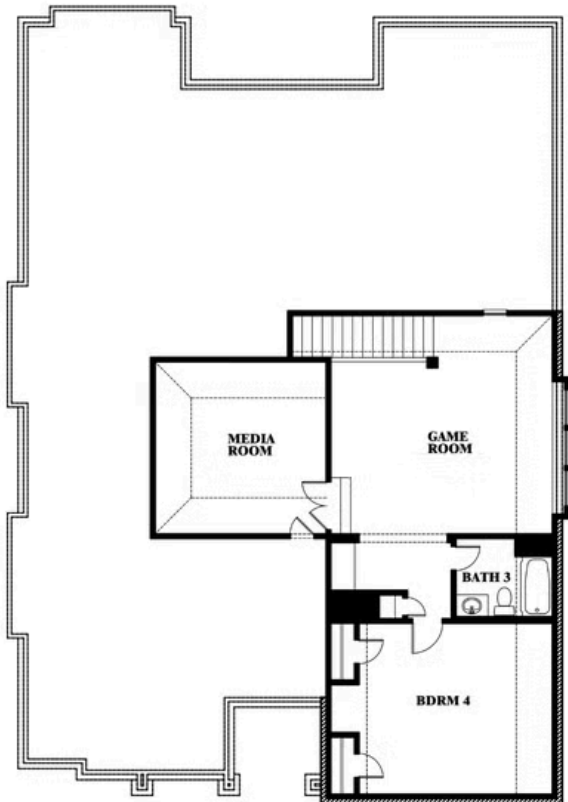

Carolina IV Side Entry

HOMES FROM
\$None

CLASSIC SERIES

MOCKINGBIRD HEIGHTS

1134 S BLUEBIRD LANE, MIDLOTHIAN, TX 76065

3,258
SQUARE FEET

4
BEDROOMS

3.0
BATHROOMS

2
CAR GARAGE

ELEVATION T

ELEVATION S

ELEVATION S

ELEVATION R

ELEVATION R

Carolina IV Side Entry

MOCKINGBIRD HEIGHTS

1134 S BLUEBIRD LANE, MIDLOTHIAN, TX 76065

Carolina IV Side Entry

This brochure is for general informational purposes and is to be used as a guide only. Changes may be made during the development process and floorplans, dimensions, fixtures, fittings, finishes and specifications are subject to change without notice. Window placement, balcony configuration, wardrobe sizes and living areas may vary slightly within each plan type. EQUAL HOUSING OPPORTUNITY