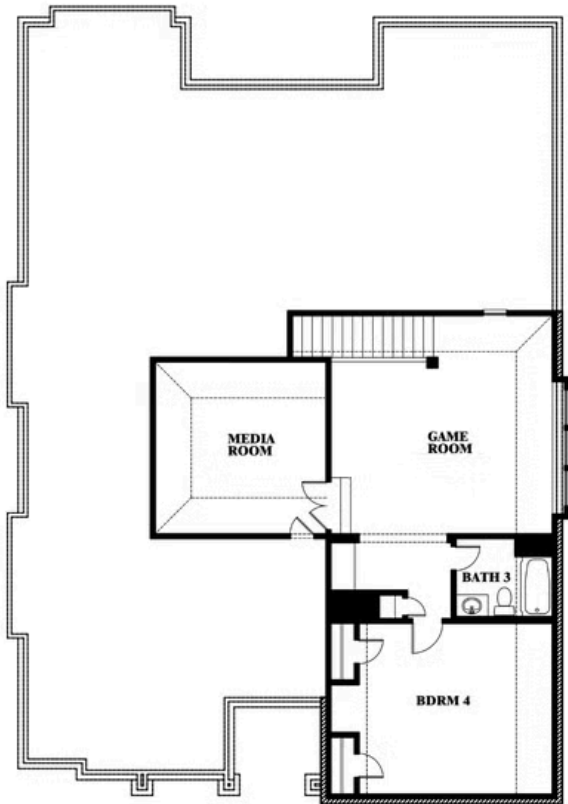

Carolina IV Side Entry

HOMES FROM
\$None

CLASSIC SERIES

MOCKINGBIRD HEIGHTS

1134 S BLUEBIRD LANE, MIDLOTHIAN, TX 76065

3,258
SQUARE FEET

4
BEDROOMS

3.0
BATHROOMS

2
CAR GARAGE

ELEVATION T

ELEVATION S

ELEVATION S

ELEVATION R

ELEVATION R

Carolina IV Side Entry

MOCKINGBIRD HEIGHTS

1134 S BLUEBIRD LANE, MIDLOTHIAN, TX 76065

Carolina IV Side Entry

This brochure is for general informational purposes and is to be used as a guide only. Changes may be made during the development process and floorplans, dimensions, fixtures, fittings, finishes and specifications are subject to change without notice. Window placement, balcony configuration, wardrobe sizes and living areas may vary slightly within each plan type. EQUAL HOUSING OPPORTUNITY