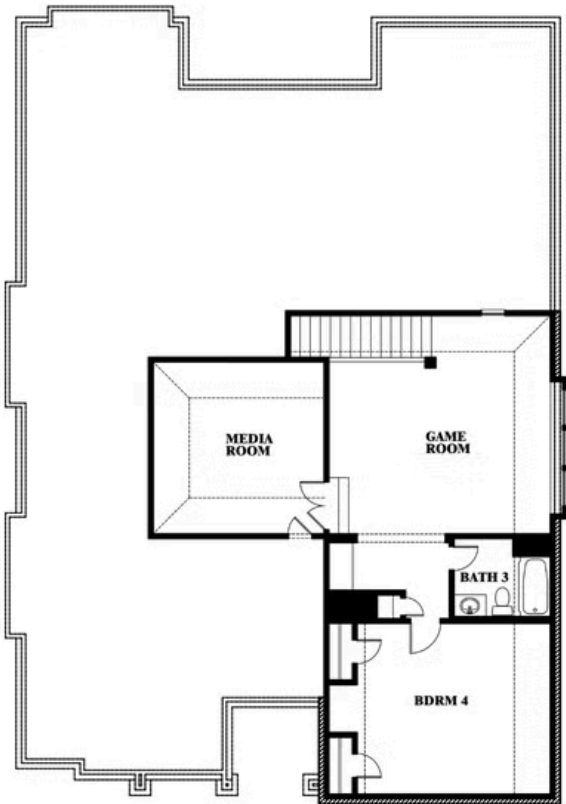

ELEVATION R

ELEVATION R

Carolina IV Side Entry

MOCKINGBIRD HEIGHTS

1134 S BLUEBIRD LANE, MIDLOTHIAN, TX 76065

Carolina IV Side Entry

This brochure is for general informational purposes and is to be used as a guide only. Changes may be made during the development process and floorplans, dimensions, fixtures, fittings, finishes and specifications are subject to change without notice. Window placement, balcony configuration, wardrobe sizes and living areas may vary slightly within each plan type. EQUAL HOUSING OPPORTUNITY