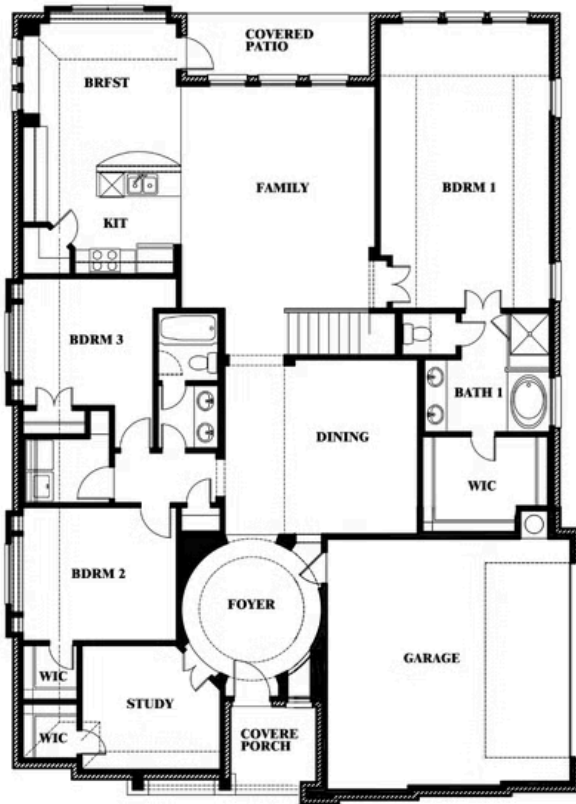

Carolina IV Side Entry

MOCKINGBIRD HEIGHTS

1134 S BLUEBIRD LANE, MIDLOTHIAN, TX 76065

Carolina IV Side Entry

This brochure is for general informational purposes and is to be used as a guide only. Changes may be made during the development process and floorplans, dimensions, fixtures, fittings, finishes and specifications are subject to change without notice. Window placement, balcony configuration, wardrobe sizes and living areas may vary slightly within each plan type. EQUAL HOUSING OPPORTUNITY