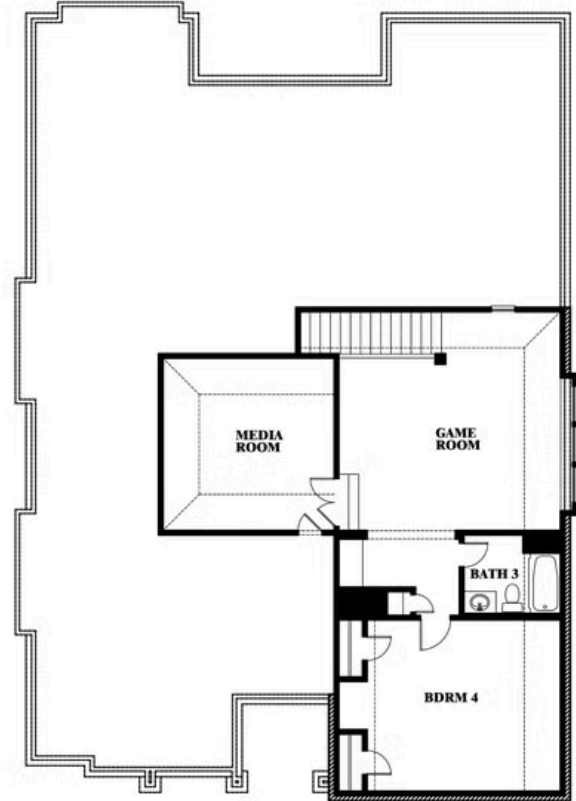

Carolina IV

HOMES FROM
\$None

CLASSIC SERIES

MOCKINGBIRD HEIGHTS

1134 S BLUEBIRD LANE, MIDLOTHIAN, TX 76065

3,280
SQUARE FEET

4
BEDROOMS

3.0
BATHROOMS

2
CAR GARAGE

Carolina IV

MOCKINGBIRD HEIGHTS

1134 S BLUEBIRD LANE, MIDLOTHIAN, TX 76065

Carolina IV

This brochure is for general informational purposes and is to be used as a guide only. Changes may be made during the development process and floorplans, dimensions, fixtures, fittings, finishes and specifications are subject to change without notice. Window placement, balcony configuration, wardrobe sizes and living areas may vary slightly within each plan type. EQUAL HOUSING OPPORTUNITY