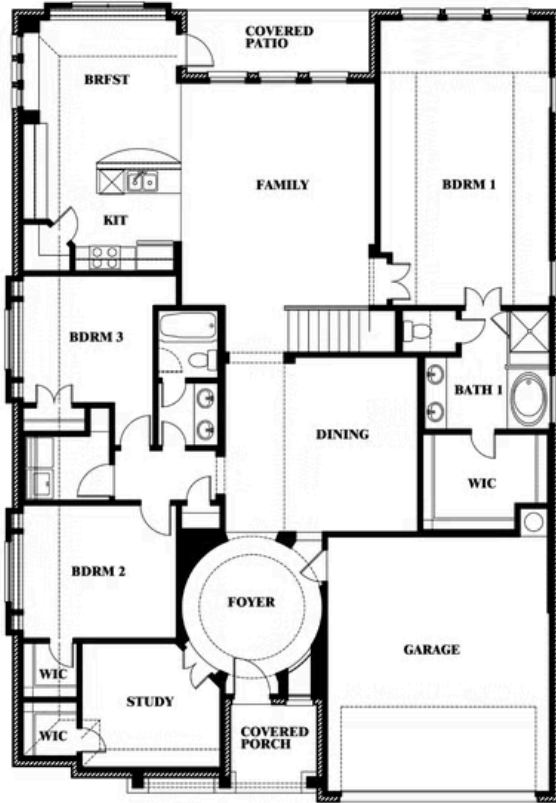

Carolina IV

HOMES FROM
\$None

CLASSIC SERIES

MOCKINGBIRD HEIGHTS

1134 S BLUEBIRD LANE, MIDLOTHIAN, TX 76065

3,280
SQUARE FEET

4
BEDROOMS

3.0
BATHROOMS

2
CAR GARAGE

Carolina IV

MOCKINGBIRD HEIGHTS

1134 S BLUEBIRD LANE, MIDLOTHIAN, TX 76065

Carolina IV

This brochure is for general informational purposes and is to be used as a guide only. Changes may be made during the development process and floorplans, dimensions, fixtures, fittings, finishes and specifications are subject to change without notice. Window placement, balcony configuration, wardrobe sizes and living areas may vary slightly within each plan type. EQUAL HOUSING OPPORTUNITY