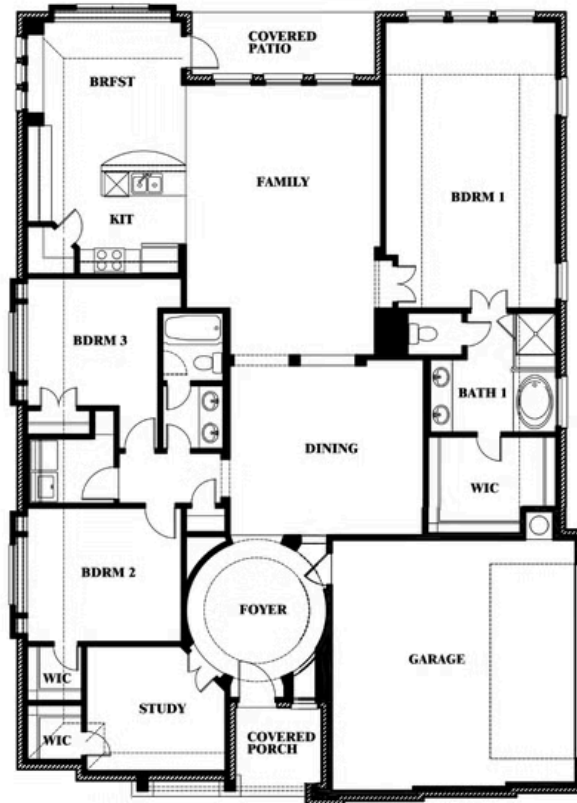

Carolina Side Entry

MOCKINGBIRD HEIGHTS

1134 S BLUEBIRD LANE, MIDLOTHIAN, TX 76065

CAROLINA SIDE ENTRY FLOOR PLAN

Carolina Side Entry

This brochure is for general informational purposes and is to be used as a guide only. Changes may be made during the development process and floorplans, dimensions, fixtures, fittings, finishes and specifications are subject to change without notice. Window placement, balcony configuration, wardrobe sizes and living areas may vary slightly within each plan type. EQUAL HOUSING OPPORTUNITY