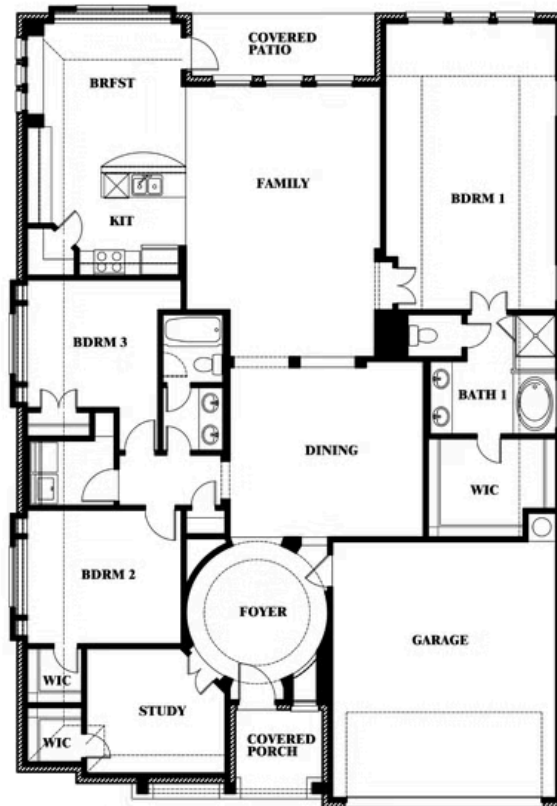

Carolina

HOMES FROM
\$None

CLASSIC SERIES

MOCKINGBIRD HEIGHTS

1134 S BLUEBIRD LANE, MIDLOTHIAN, TX 76065

2,313
SQUARE FEET

3
BEDROOMS

2.0
BATHROOMS

2
CAR GARAGE

ELEVATION E

ELEVATION F

Document generated May 23, 2026. Prices, plans, square footage, features, amenities and materials are subject to change at any time without notice and vary among communities. Listed prices are for informational purposes only, are not binding, and do not create any contractual obligation(s). The price of any home is dependent on numerous factors, all of which are unique to a specific home, and is not guaranteed until specified in a binding contract. Pricing of elevations and additional optional beds/baths varies per plan. Some plans require a premium homesite. Renderings of homes are artist concepts and may not reflect exact colors and materials. Verify current tax rates & jurisdictions with the appropriate taxing authority.

Carolina

MOCKINGBIRD HEIGHTS

1134 S BLUEBIRD LANE, MIDLOTHIAN, TX 76065

Carolina

This brochure is for general informational purposes and is to be used as a guide only. Changes may be made during the development process and floorplans, dimensions, fixtures, fittings, finishes and specifications are subject to change without notice. Window placement, balcony configuration, wardrobe sizes and living areas may vary slightly within each plan type. EQUAL HOUSING OPPORTUNITY