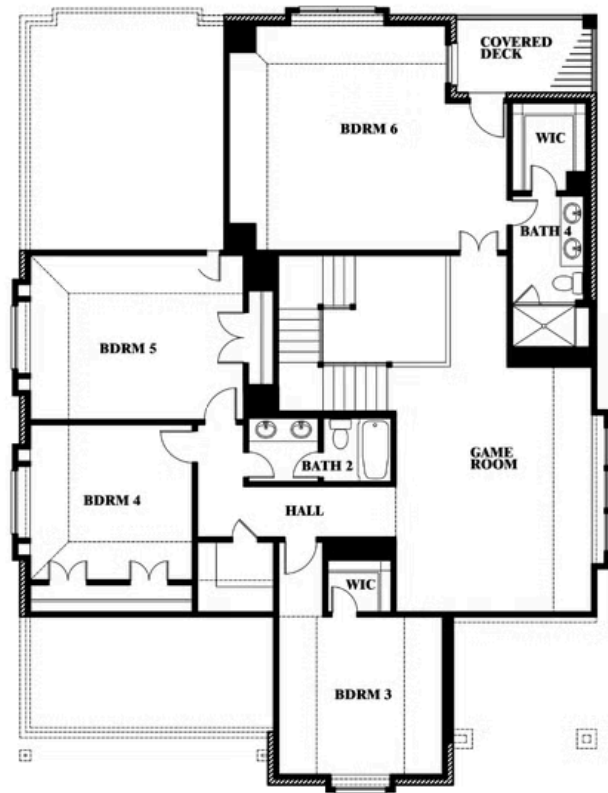

Magnolia III Side Entry

MOCKINGBIRD HEIGHTS

1134 S BLUEBIRD LANE, MIDLOTHIAN, TX 76065

Magnolia III Side Entry

This brochure is for general informational purposes and is to be used as a guide only. Changes may be made during the development process and floorplans, dimensions, fixtures, fittings, finishes and specifications are subject to change without notice. Window placement, balcony configuration, wardrobe sizes and living areas may vary slightly within each plan type. EQUAL HOUSING OPPORTUNITY

Document generated May 23, 2026. Prices, plans, square footage, features, amenities and materials are subject to change at any time without notice and vary among communities. Listed prices are for informational purposes only, are not binding, and do not create any contractual obligation(s). The price of any home is dependent on numerous factors, all of which are unique to a specific home, and is not guaranteed until specified in a binding contract. Pricing of elevations and additional optional beds/baths varies per plan. Some plans require a premium homesite. Renderings of homes are artist concepts and may not reflect exact colors and materials. Verify current tax rates & jurisdictions with the appropriate taxing authority.