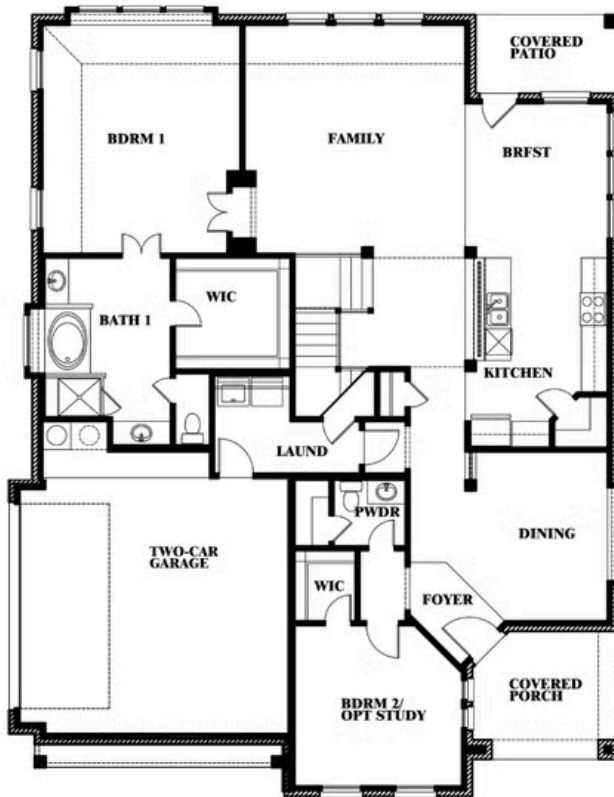

Magnolia III Side Entry

MOCKINGBIRD HEIGHTS

1134 S BLUEBIRD LANE, MIDLOTHIAN, TX 76065

Magnolia III Side Entry

This brochure is for general informational purposes and is to be used as a guide only. Changes may be made during the development process and floorplans, dimensions, fixtures, fittings, finishes and specifications are subject to change without notice. Window placement, balcony configuration, wardrobe sizes and living areas may vary slightly within each plan type. EQUAL HOUSING OPPORTUNITY

Document generated May 23, 2026. Prices, plans, square footage, features, amenities and materials are subject to change at any time without notice and vary among communities. Listed prices are for informational purposes only, are not binding, and do not create any contractual obligation(s). The price of any home is dependent on numerous factors, all of which are unique to a specific home, and is not guaranteed until specified in a binding contract. Pricing of elevations and additional optional beds/baths varies per plan. Some plans require a premium homesite. Renderings of homes are artist concepts and may not reflect exact colors and materials. Verify current tax rates & jurisdictions with the appropriate taxing authority.