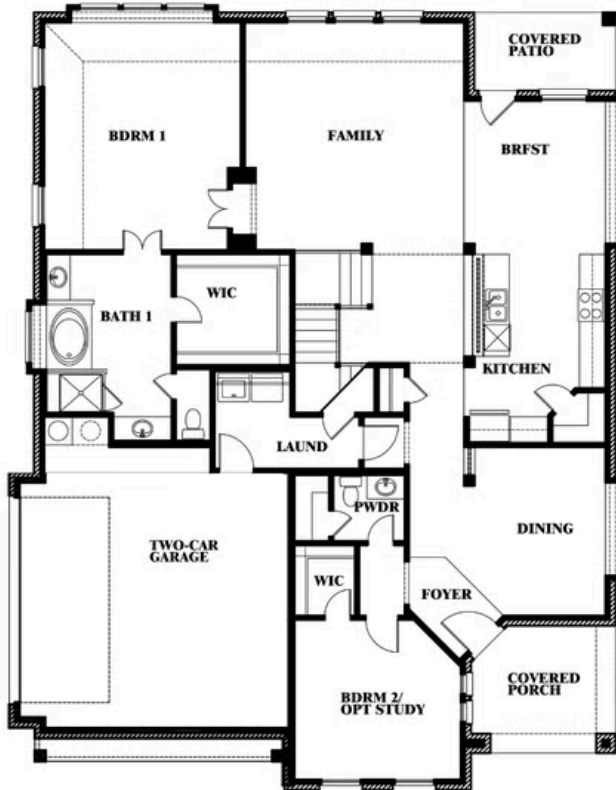

Magnolia Side Entry

HOMES FROM
\$None

CLASSIC SERIES

MOCKINGBIRD HEIGHTS

1134 S BLUEBIRD LANE, MIDLOTHIAN, TX 76065

3,187
SQUARE FEET

4
BEDROOMS

2.5
BATHROOMS

2
CAR GARAGE

Magnolia Side Entry

MOCKINGBIRD HEIGHTS

1134 S BLUEBIRD LANE, MIDLOTHIAN, TX 76065

Magnolia Side Entry

This brochure is for general informational purposes and is to be used as a guide only. Changes may be made during the development process and floorplans, dimensions, fixtures, fittings, finishes and specifications are subject to change without notice. Window placement, balcony configuration, wardrobe sizes and living areas may vary slightly within each plan type. EQUAL HOUSING OPPORTUNITY