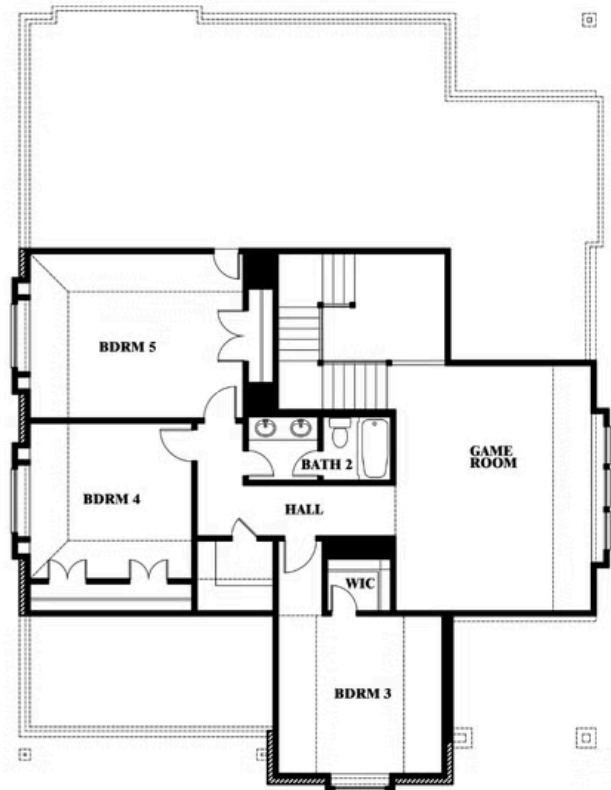

Magnolia Side Entry

HOMES FROM
\$None

CLASSIC SERIES

MOCKINGBIRD HEIGHTS

1134 S BLUEBIRD LANE, MIDLOTHIAN, TX 76065

3,187
SQUARE FEET

4
BEDROOMS

2.5
BATHROOMS

2
CAR GARAGE

Magnolia Side Entry

MOCKINGBIRD HEIGHTS

1134 S BLUEBIRD LANE, MIDLOTHIAN, TX 76065

Magnolia Side Entry

This brochure is for general informational purposes and is to be used as a guide only. Changes may be made during the development process and floorplans, dimensions, fixtures, fittings, finishes and specifications are subject to change without notice. Window placement, balcony configuration, wardrobe sizes and living areas may vary slightly within each plan type. EQUAL HOUSING OPPORTUNITY