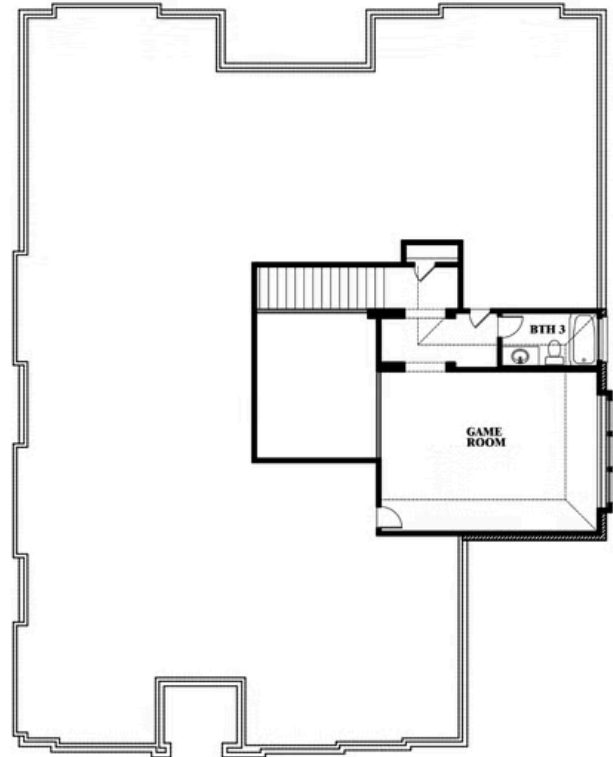

ELEVATION C

ELEVATION C

Primrose II

MOCKINGBIRD HEIGHTS

1134 S BLUEBIRD LANE, MIDLOTHIAN, TX 76065

Primrose II

This brochure is for general informational purposes and is to be used as a guide only. Changes may be made during the development process and floorplans, dimensions, fixtures, fittings, finishes and specifications are subject to change without notice. Window placement, balcony configuration, wardrobe sizes and living areas may vary slightly within each plan type. EQUAL HOUSING OPPORTUNITY