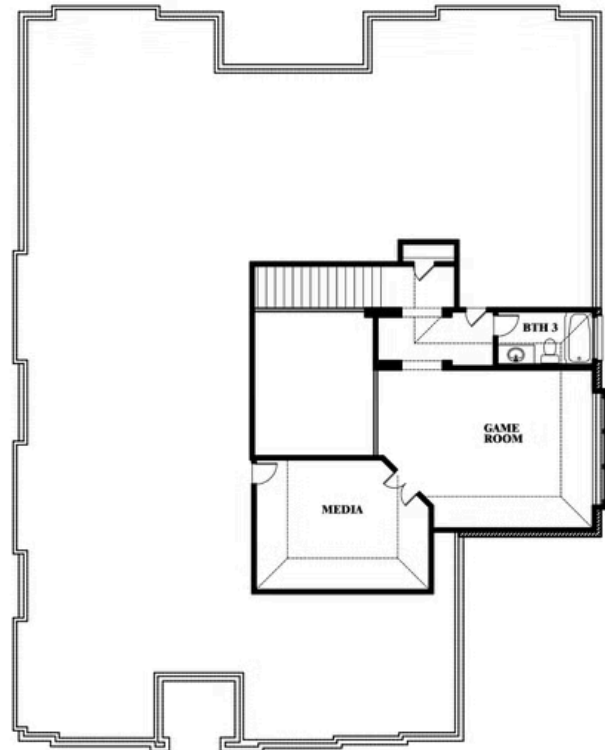

ELEVATION C

ELEVATION C

Primrose III

MOCKINGBIRD HEIGHTS

1134 S BLUEBIRD LANE, MIDLOTHIAN, TX 76065

Primrose III

This brochure is for general informational purposes and is to be used as a guide only. Changes may be made during the development process and floorplans, dimensions, fixtures, fittings, finishes and specifications are subject to change without notice. Window placement, balcony configuration, wardrobe sizes and living areas may vary slightly within each plan type. EQUAL HOUSING OPPORTUNITY