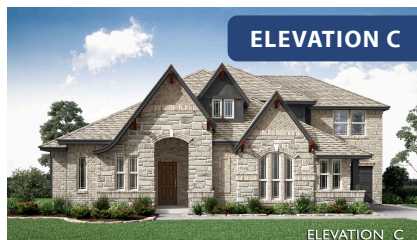

Primrose III

HOMES FROM
\$None

CLASSIC SERIES

MOCKINGBIRD HEIGHTS

1134 S BLUEBIRD LANE, MIDLOTHIAN, TX 76065

3,483
SQUARE FEET

3
BEDROOMS

3.5
BATHROOMS

3
CAR GARAGE

Primrose III

MOCKINGBIRD HEIGHTS

1134 S BLUEBIRD LANE, MIDLOTHIAN, TX 76065

Primrose III

This brochure is for general informational purposes and is to be used as a guide only. Changes may be made during the development process and floorplans, dimensions, fixtures, fittings, finishes and specifications are subject to change without notice. Window placement, balcony configuration, wardrobe sizes and living areas may vary slightly within each plan type. EQUAL HOUSING OPPORTUNITY