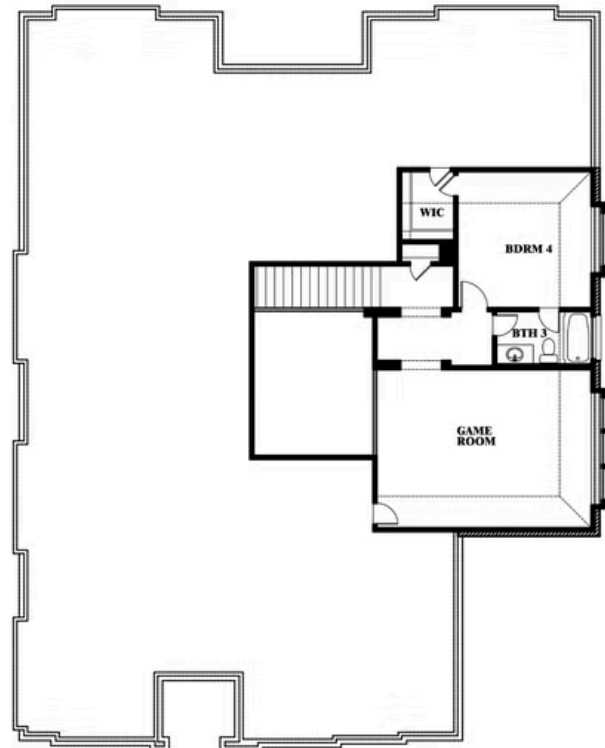

Primrose IV

MOCKINGBIRD HEIGHTS

1134 S BLUEBIRD LANE, MIDLOTHIAN, TX 76065

Primrose IV

This brochure is for general informational purposes and is to be used as a guide only. Changes may be made during the development process and floorplans, dimensions, fixtures, fittings, finishes and specifications are subject to change without notice. Window placement, balcony configuration, wardrobe sizes and living areas may vary slightly within each plan type. EQUAL HOUSING OPPORTUNITY