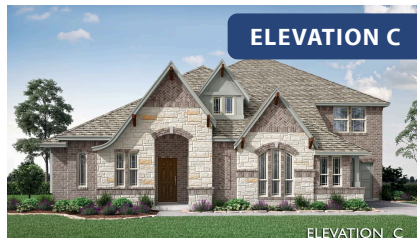

# Primrose IV

HOMES FROM  
**\$None**

CLASSIC SERIES

## MOCKINGBIRD HEIGHTS

1134 S BLUEBIRD LANE, MIDLOTHIAN, TX 76065

**3,516**  
SQUARE FEET

**3**  
BEDROOMS

**3.5**  
BATHROOMS

**3**  
CAR GARAGE

ELEVATION A

ELEVATION B

ELEVATION B

ELEVATION C

ELEVATION C