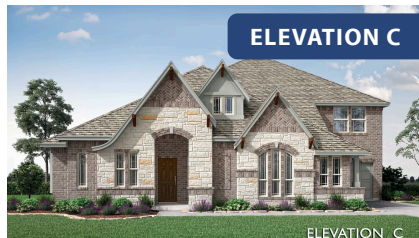

Primrose IV

HOMES FROM
\$None

CLASSIC SERIES

MOCKINGBIRD HEIGHTS

1134 S BLUEBIRD LANE, MIDLOTHIAN, TX 76065

3,516
SQUARE FEET

3
BEDROOMS

3.5
BATHROOMS

3
CAR GARAGE

ELEVATION A

ELEVATION B

ELEVATION B

ELEVATION C

ELEVATION C

Primrose IV

MOCKINGBIRD HEIGHTS