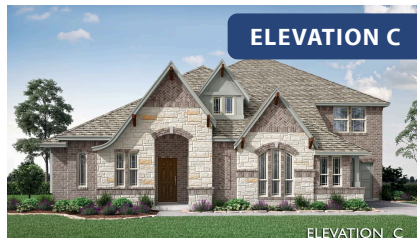

Primrose IV

HOMES FROM
\$None

CLASSIC SERIES

MOCKINGBIRD HEIGHTS

1134 S BLUEBIRD LANE, MIDLOTHIAN, TX 76065

3,516
SQUARE FEET

3
BEDROOMS

3.5
BATHROOMS

3
CAR GARAGE

ELEVATION A

ELEVATION B

ELEVATION B

ELEVATION C

ELEVATION C

Primrose IV

MOCKINGBIRD HEIGHTS