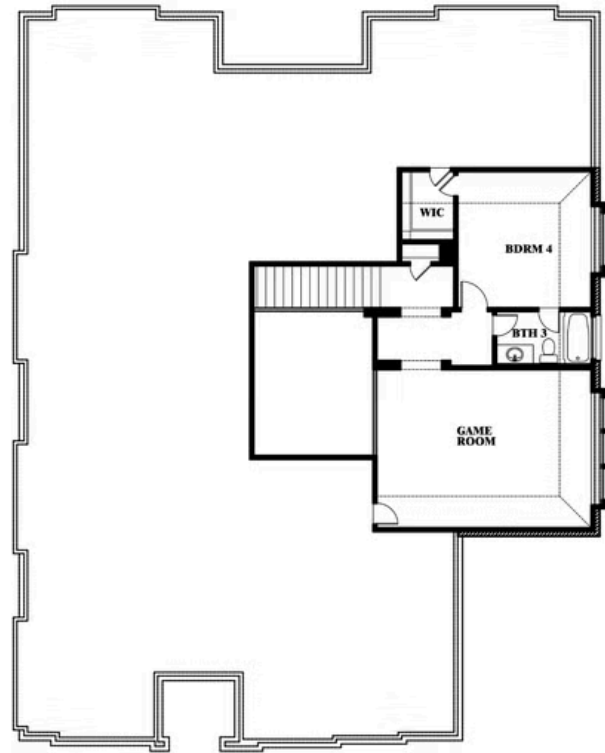

Primrose IV

HOMES FROM
\$None

CLASSIC SERIES

MOCKINGBIRD HEIGHTS

1134 S BLUEBIRD LANE, MIDLOTHIAN, TX 76065

3,516
SQUARE FEET

3
BEDROOMS

3.5
BATHROOMS

3
CAR GARAGE

ELEVATION A

ELEVATION B

ELEVATION B

ELEVATION C

ELEVATION C

Primrose IV

MOCKINGBIRD HEIGHTS

1134 S BLUEBIRD LANE, MIDLOTHIAN, TX 76065

Primrose IV

This brochure is for general informational purposes and is to be used as a guide only. Changes may be made during the development process and floorplans, dimensions, fixtures, fittings, finishes and specifications are subject to change without notice. Window placement, balcony configuration, wardrobe sizes and living areas may vary slightly within each plan type. EQUAL HOUSING OPPORTUNITY