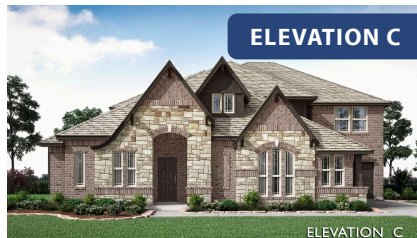

Primrose VI

HOMES FROM
\$None

CLASSIC SERIES

MOCKINGBIRD HEIGHTS

1134 S BLUEBIRD LANE, MIDLOTHIAN, TX 76065

4,035
SQUARE FEET

5
BEDROOMS

4.5
BATHROOMS

3
CAR GARAGE

ELEVATION A

ELEVATION B

ELEVATION B

ELEVATION C

ELEVATION C

Primrose VI

MOCKINGBIRD HEIGHTS

1134 S BLUEBIRD LANE, MIDLOTHIAN, TX 76065

Primrose VI

This brochure is for general informational purposes and is to be used as a guide only. Changes may be made during the development process and floorplans, dimensions, fixtures, fittings, finishes and specifications are subject to change without notice. Window placement, balcony configuration, wardrobe sizes and living areas may vary slightly within each plan type. EQUAL HOUSING OPPORTUNITY