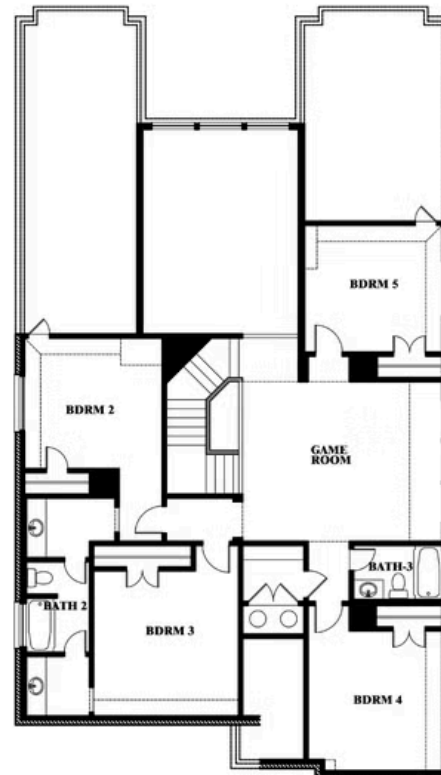

Rose III

ROSE III FLOOR PLAN

MOCKINGBIRD HEIGHTS

1134 S BLUEBIRD LANE, MIDLOTHIAN, TX 76065

Rose III

This brochure is for general informational purposes and is to be used as a guide only. Changes may be made during the development process and floorplans, dimensions, fixtures, fittings, finishes and specifications are subject to change without notice. Window placement, balcony configuration, wardrobe sizes and living areas may vary slightly within each plan type. EQUAL HOUSING OPPORTUNITY