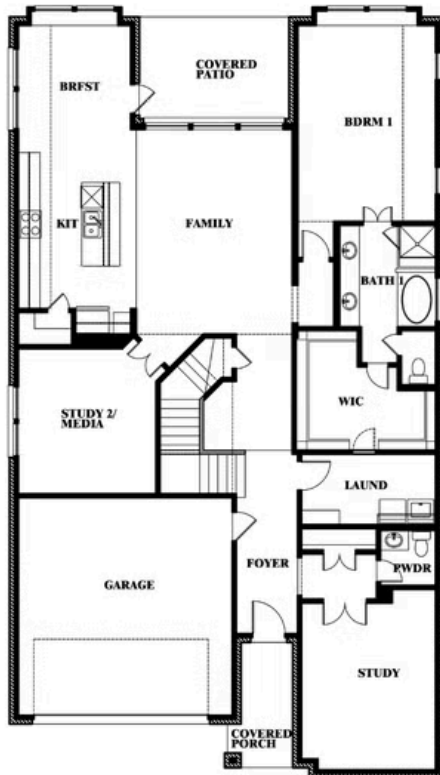

## MOCKINGBIRD HEIGHTS

1134 S BLUEBIRD LANE, MIDLOTHIAN, TX 76065

**3,557**  
SQUARE FEET

**5**  
BEDROOMS

**3.5**  
BATHROOMS

**2**  
CAR GARAGE

# Rose III

**ROSE III FLOOR PLAN**

## MOCKINGBIRD HEIGHTS

1134 S BLUEBIRD LANE, MIDLOTHIAN, TX 76065

## Rose III

This brochure is for general informational purposes and is to be used as a guide only. Changes may be made during the development process and floorplans, dimensions, fixtures, fittings, finishes and specifications are subject to change without notice. Window placement, balcony configuration, wardrobe sizes and living areas may vary slightly within each plan type. EQUAL HOUSING OPPORTUNITY