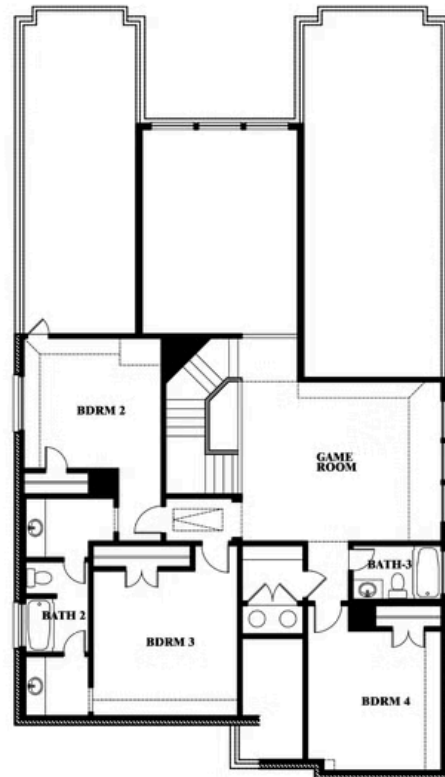

## MOCKINGBIRD HEIGHTS

1134 S BLUEBIRD LANE, MIDLOTHIAN, TX 76065

**3,359**  
SQUARE FEET

**4**  
BEDROOMS

**3.5**  
BATHROOMS

**2**  
CAR GARAGE

Document generated Apr 4, 2026. Prices, plans, square footage, features, amenities and materials are subject to change at any time without notice and vary among communities. Listed prices are for informational purposes only, are not binding, and do not create any contractual obligation(s). The price of any home is dependent on numerous factors, all of which are unique to a specific home, and is not guaranteed until specified in a binding contract. Pricing of elevations and additional optional beds/baths varies per plan. Some plans require a premium homesite. Renderings of homes are artist concepts and may not reflect exact colors and materials. Verify current tax rates & jurisdictions with the appropriate taxing authority.

# Rose

ROSE FLOOR PLAN

## MOCKINGBIRD HEIGHTS

1134 S BLUEBIRD LANE, MIDLOTHIAN, TX 76065

Rose

This brochure is for general informational purposes and is to be used as a guide only. Changes may be made during the development process and floorplans, dimensions, fixtures, fittings, finishes and specifications are subject to change without notice. Window placement, balcony configuration, wardrobe sizes and living areas may vary slightly within each plan type. EQUAL HOUSING OPPORTUNITY