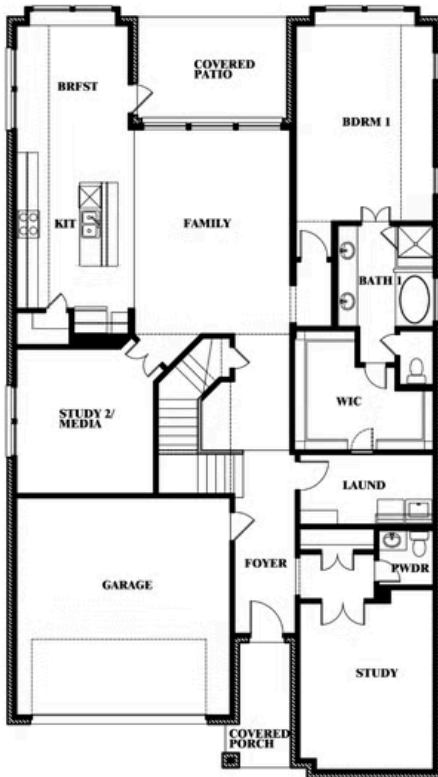

## MOCKINGBIRD HEIGHTS

1134 S BLUEBIRD LANE, MIDLOTHIAN, TX 76065

**3,359**  
SQUARE FEET

**4**  
BEDROOMS

**3.5**  
BATHROOMS

**2**  
CAR GARAGE

Document generated Apr 4, 2026. Prices, plans, square footage, features, amenities and materials are subject to change at any time without notice and vary among communities. Listed prices are for informational purposes only, are not binding, and do not create any contractual obligation(s). The price of any home is dependent on numerous factors, all of which are unique to a specific home, and is not guaranteed until specified in a binding contract. Pricing of elevations and additional optional beds/baths varies per plan. Some plans require a premium homesite. Renderings of homes are artist concepts and may not reflect exact colors and materials. Verify current tax rates & jurisdictions with the appropriate taxing authority.

# Rose

ROSE FLOOR PLAN

## MOCKINGBIRD HEIGHTS

1134 S BLUEBIRD LANE, MIDLOTHIAN, TX 76065

Rose

This brochure is for general informational purposes and is to be used as a guide only. Changes may be made during the development process and floorplans, dimensions, fixtures, fittings, finishes and specifications are subject to change without notice. Window placement, balcony configuration, wardrobe sizes and living areas may vary slightly within each plan type. EQUAL HOUSING OPPORTUNITY