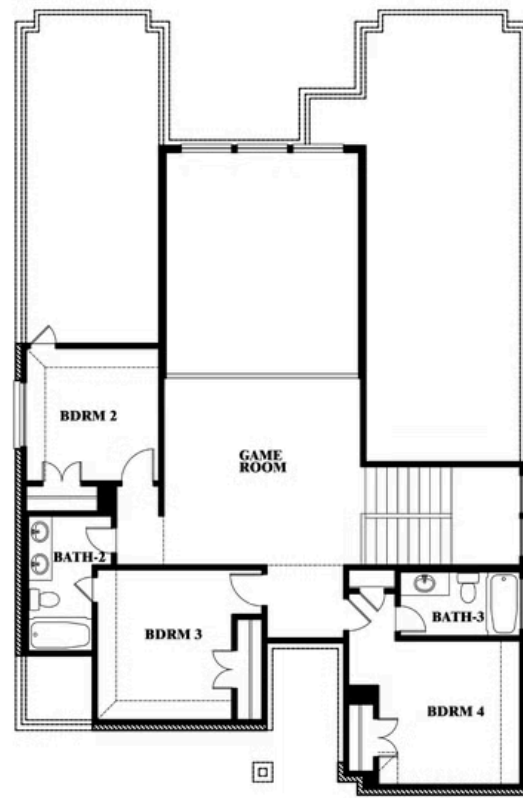

Violet III

VIOLET III FLOOR PLAN

MOCKINGBIRD HEIGHTS

1134 S BLUEBIRD LANE, MIDLOTHIAN, TX 76065

Violet III

This brochure is for general informational purposes and is to be used as a guide only. Changes may be made during the development process and floorplans, dimensions, fixtures, fittings, finishes and specifications are subject to change without notice. Window placement, balcony configuration, wardrobe sizes and living areas may vary slightly within each plan type. EQUAL HOUSING OPPORTUNITY