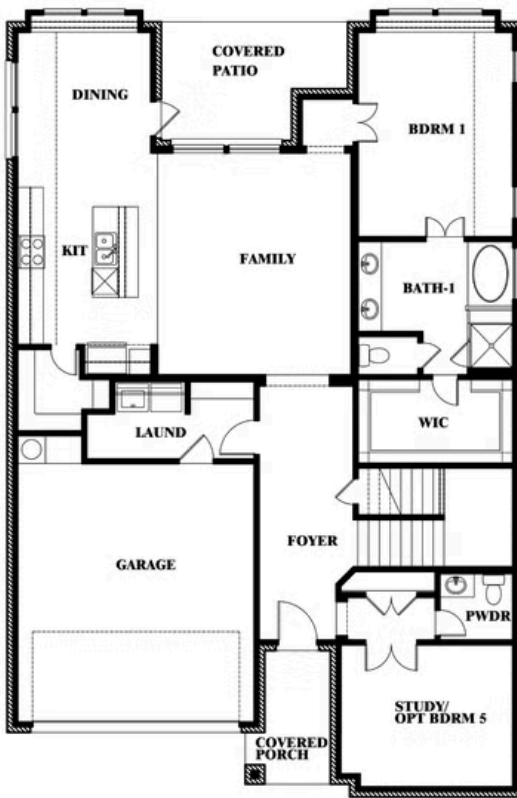

Violet III

VIOLET III FLOOR PLAN

MOCKINGBIRD HEIGHTS

1134 S BLUEBIRD LANE, MIDLOTHIAN, TX 76065

Violet III

This brochure is for general informational purposes and is to be used as a guide only. Changes may be made during the development process and floorplans, dimensions, fixtures, fittings, finishes and specifications are subject to change without notice. Window placement, balcony configuration, wardrobe sizes and living areas may vary slightly within each plan type. EQUAL HOUSING OPPORTUNITY