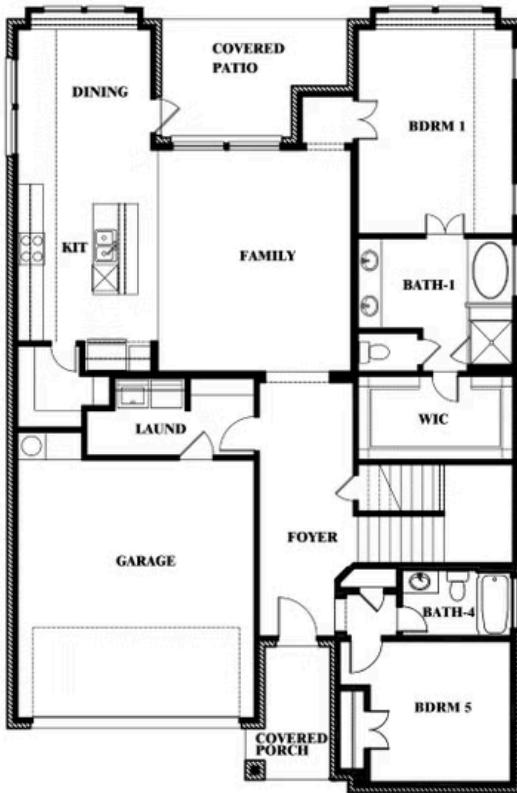

### Violet III

This brochure is for general informational purposes and is to be used as a guide only. Changes may be made during the development process and floorplans, dimensions, fixtures, fittings, finishes and specifications are subject to change without notice. Window placement, balcony configuration, wardrobe sizes and living areas may vary slightly within each plan type. EQUAL HOUSING OPPORTUNITY

# Violet III

## MOCKINGBIRD HEIGHTS

1134 S BLUEBIRD LANE, MIDLOTHIAN, TX 76065

**VIOLET III FLOOR PLAN WITH BEDROOM AT STUDY**

### Violet III Opt. Bed 5 & Bath 4 at Study

This brochure is for general informational purposes and is to be used as a guide only. Changes may be made during the development process and floorplans, dimensions, fixtures, fittings, finishes and specifications are subject to change without notice. Window placement, balcony configuration, wardrobe sizes and living areas may vary slightly within each plan type. EQUAL HOUSING OPPORTUNITY