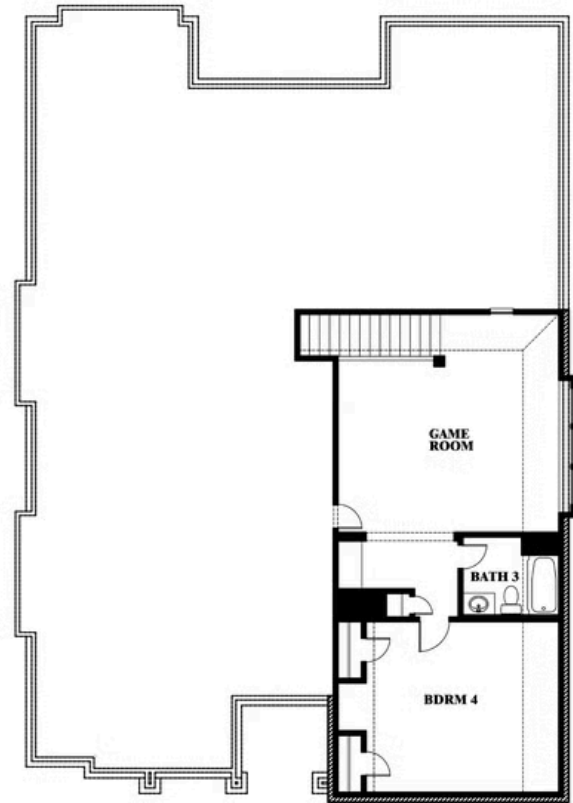

Carolina III

VILLAGES OF WALNUT GROVE

1205 TERRAIN ROAD, MIDLOTHIAN, TX 76065

Carolina III

This brochure is for general informational purposes and is to be used as a guide only. Changes may be made during the development process and floorplans, dimensions, fixtures, fittings, finishes and specifications are subject to change without notice. Window placement, balcony configuration, wardrobe sizes and living areas may vary slightly within each plan type. EQUAL HOUSING OPPORTUNITY