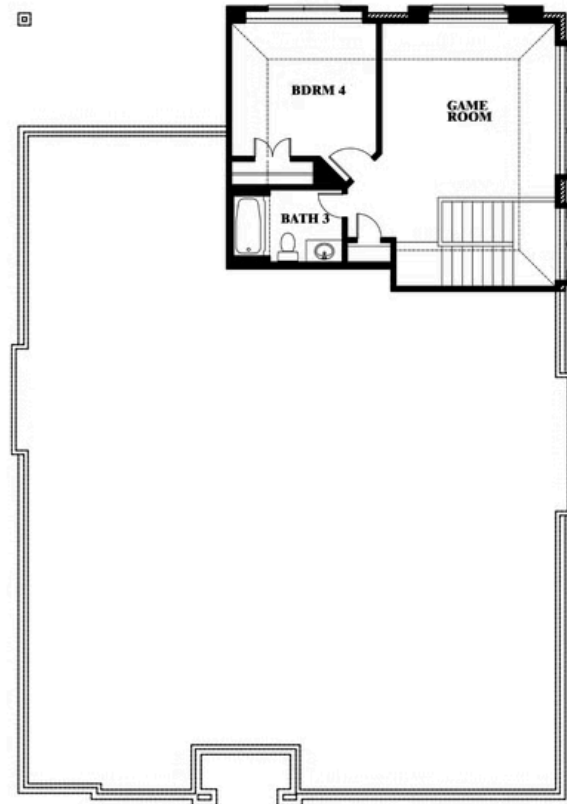

2
CAR GARAGE

ELEVATION A

ELEVATION B

ELEVATION B

ELEVATION C

ELEVATION C

Hawthorne II

VILLAGES OF WALNUT GROVE

1205 TERRAIN ROAD, MIDLOTHIAN, TX 76065

Hawthorne II

This brochure is for general informational purposes and is to be used as a guide only. Changes may be made during the development process and floorplans, dimensions, fixtures, fittings, finishes and specifications are subject to change without notice. Window placement, balcony configuration, wardrobe sizes and living areas may vary slightly within each plan type. EQUAL HOUSING OPPORTUNITY

Hawthorne II

VILLAGES OF WALNUT GROVE

1205 TERRAIN ROAD, MIDLOTHIAN, TX 76065

Hawthorne II Opt. Deluxe Kitchen

This brochure is for general informational purposes and is to be used as a guide only. Changes may be made during the development process and floorplans, dimensions, fixtures, fittings, finishes and specifications are subject to change without notice. Window placement, balcony configuration, wardrobe sizes and living areas may vary slightly within each plan type. EQUAL HOUSING OPPORTUNITY