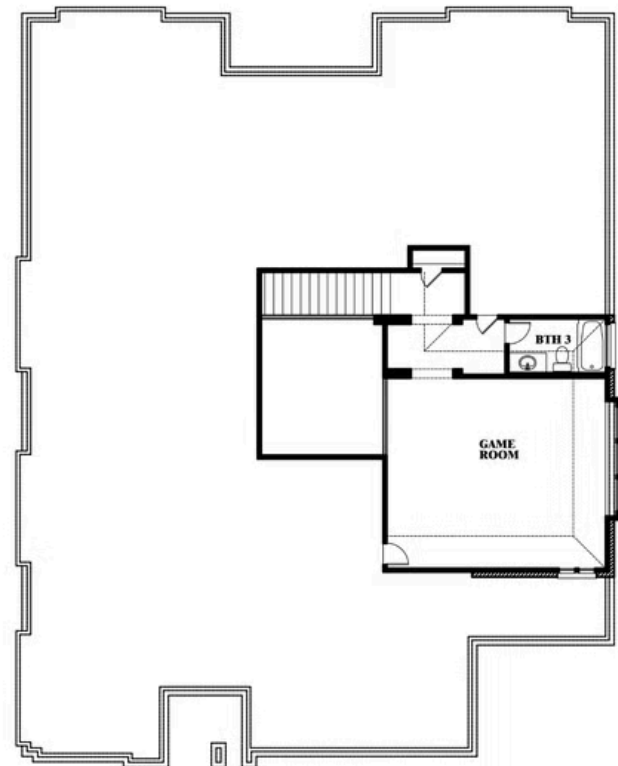

Primrose FE II

VILLAGES OF WALNUT GROVE

1205 TERRAIN ROAD, MIDLOTHIAN, TX 76065

Primrose FE II

This brochure is for general informational purposes and is to be used as a guide only. Changes may be made during the development process and floorplans, dimensions, fixtures, fittings, finishes and specifications are subject to change without notice. Window placement, balcony configuration, wardrobe sizes and living areas may vary slightly within each plan type. EQUAL HOUSING OPPORTUNITY