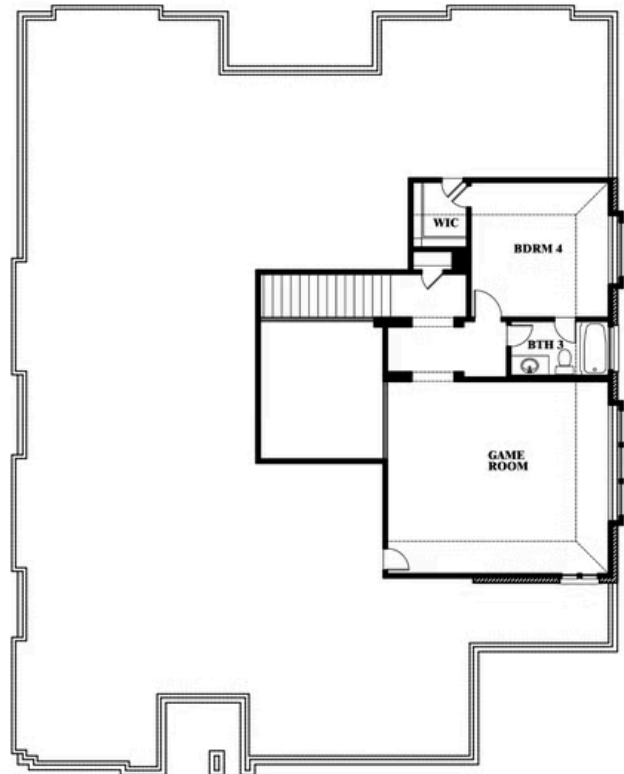

3
CAR GARAGE

Primrose FE IV

VILLAGES OF WALNUT GROVE
1205 TERRAIN ROAD, MIDLOTHIAN, TX 76065

Primrose FE IV

This brochure is for general informational purposes and is to be used as a guide only. Changes may be made during the development process and floorplans, dimensions, fixtures, fittings, finishes and specifications are subject to change without notice. Window placement, balcony configuration, wardrobe sizes and living areas may vary slightly within each plan type. EQUAL HOUSING OPPORTUNITY