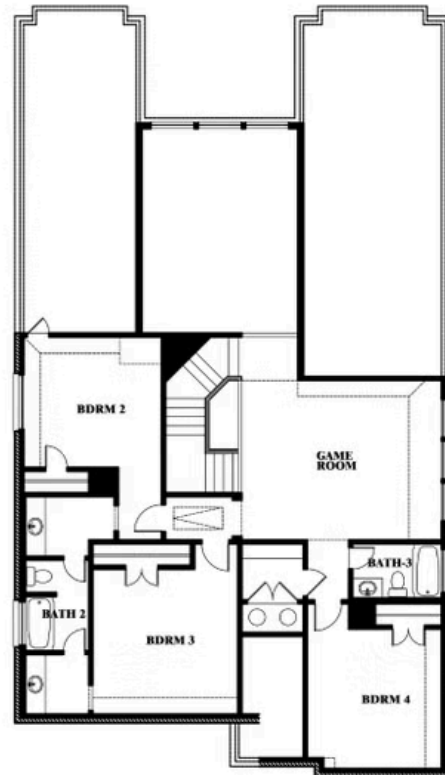

Rose

HOMES FROM
\$534,990

CLASSIC SERIES

WESTSIDE PRESERVE 60

MILLER RD., MIDLOTHIAN, TX 76065

3,359
SQUARE FEET

4
BEDROOMS

3.5
BATHROOMS

2
CAR GARAGE

Rose

ROSE FLOOR PLAN

WESTSIDE PRESERVE 60

MILLER RD., MIDLOTHIAN, TX 76065

Rose

This brochure is for general informational purposes and is to be used as a guide only. Changes may be made during the development process and floorplans, dimensions, fixtures, fittings, finishes and specifications are subject to change without notice. Window placement, balcony configuration, wardrobe sizes and living areas may vary slightly within each plan type. EQUAL HOUSING OPPORTUNITY

Rose

WESTSIDE PRESERVE 60

MILLER RD., MIDLOTHIAN, TX 76065

ROSE FLOOR PLAN WITH OPTIONAL BED & BATH AT STUDY

Rose

Opt. Bed & Bath at Study

This brochure is for general informational purposes and is to be used as a guide only. Changes may be made during the development process and floorplans, dimensions, fixtures, fittings, finishes and specifications are subject to change without notice. Window placement, balcony configuration, wardrobe sizes and living areas may vary slightly within each plan type. EQUAL HOUSING OPPORTUNITY