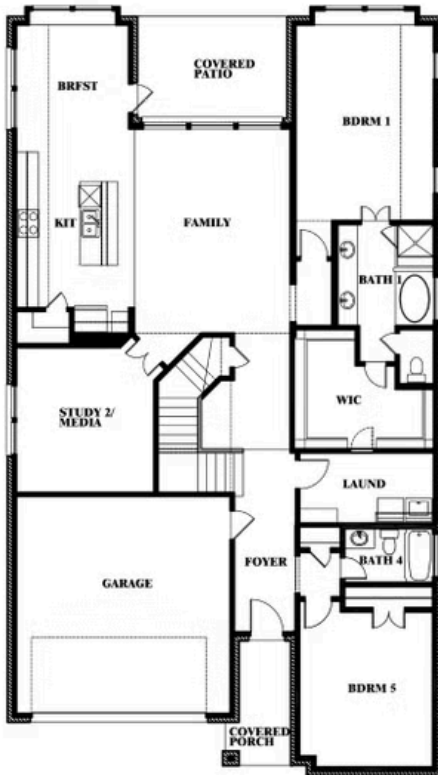

Rose

HOMES FROM
\$534,990

CLASSIC SERIES

WESTSIDE PRESERVE 60

MILLER RD., MIDLOTHIAN, TX 76065

3,359
SQUARE FEET

4
BEDROOMS

3.5
BATHROOMS

2
CAR GARAGE

Rose

ROSE FLOOR PLAN

WESTSIDE PRESERVE 60

MILLER RD., MIDLOTHIAN, TX 76065

Rose

This brochure is for general informational purposes and is to be used as a guide only. Changes may be made during the development process and floorplans, dimensions, fixtures, fittings, finishes and specifications are subject to change without notice. Window placement, balcony configuration, wardrobe sizes and living areas may vary slightly within each plan type. EQUAL HOUSING OPPORTUNITY

Rose

WESTSIDE PRESERVE 60

MILLER RD., MIDLOTHIAN, TX 76065

ROSE FLOOR PLAN WITH OPTIONAL BED & BATH AT STUDY

Rose

Opt. Bed & Bath at Study

This brochure is for general informational purposes and is to be used as a guide only. Changes may be made during the development process and floorplans, dimensions, fixtures, fittings, finishes and specifications are subject to change without notice. Window placement, balcony configuration, wardrobe sizes and living areas may vary slightly within each plan type. EQUAL HOUSING OPPORTUNITY