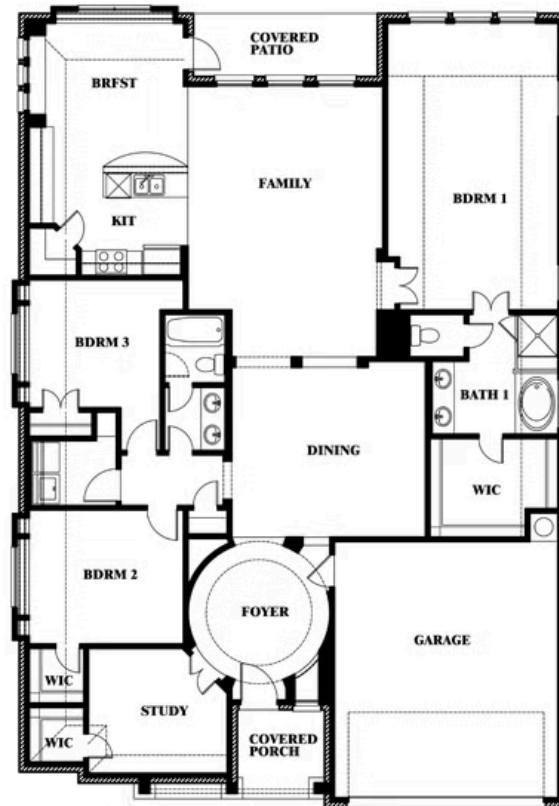

Carolina

HOMES FROM
\$474,990

CLASSIC SERIES

WESTSIDE PRESERVE 70
MIDLOTHIAN, TX 76065

2,313 SQUARE FEET	3 BEDROOMS	2.0 BATHROOMS	2 CAR GARAGE
-----------------------------	----------------------	-------------------------	------------------------

Carolina

WESTSIDE PRESERVE 70
MIDLOTHIAN, TX 76065

Carolina

This brochure is for general informational purposes and is to be used as a guide only. Changes may be made during the development process and floorplans, dimensions, fixtures, fittings, finishes and specifications are subject to change without notice. Window placement, balcony configuration, wardrobe sizes and living areas may vary slightly within each plan type. EQUAL HOUSING OPPORTUNITY