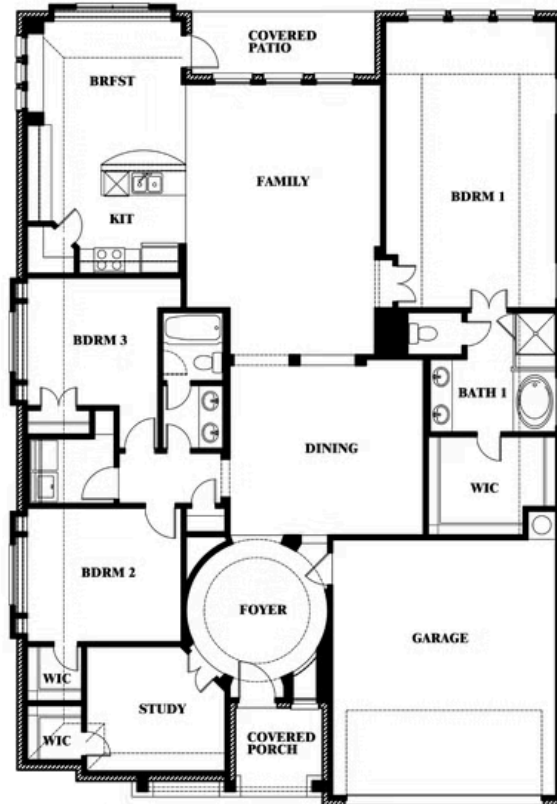

Carolina

WESTSIDE PRESERVE 70
MIDLOTHIAN, TX 76065

Carolina

This brochure is for general informational purposes and is to be used as a guide only. Changes may be made during the development process and floorplans, dimensions, fixtures, fittings, finishes and specifications are subject to change without notice. Window placement, balcony configuration, wardrobe sizes and living areas may vary slightly within each plan type. EQUAL HOUSING OPPORTUNITY