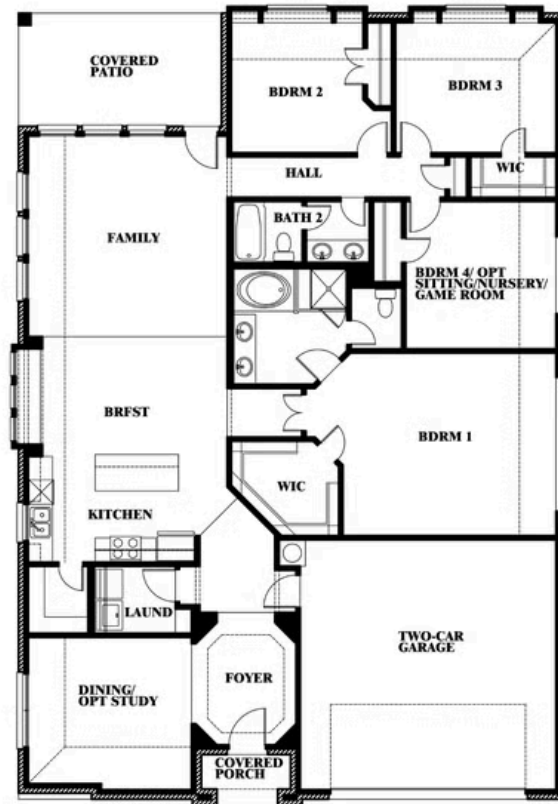

Hawthorne II

HOMES FROM
\$525,990

CLASSIC SERIES

WESTSIDE PRESERVE 70

, MIDLOTHIAN, TX 76065

2,235
SQUARE FEET

4
BEDROOMS

2.0
BATHROOMS

2
CAR GARAGE

ELEVATION A

ELEVATION B

ELEVATION B

ELEVATION C

ELEVATION C

Hawthorne II

WESTSIDE PRESERVE 70
 , MIDLOTHIAN, TX 76065

Hawthorne

This brochure is for general informational purposes and is to be used as a guide only. Changes may be made during the development process and floorplans, dimensions, fixtures, fittings, finishes and specifications are subject to change without notice. Window placement, balcony configuration, wardrobe sizes and living areas may vary slightly within each plan type. EQUAL HOUSING OPPORTUNITY