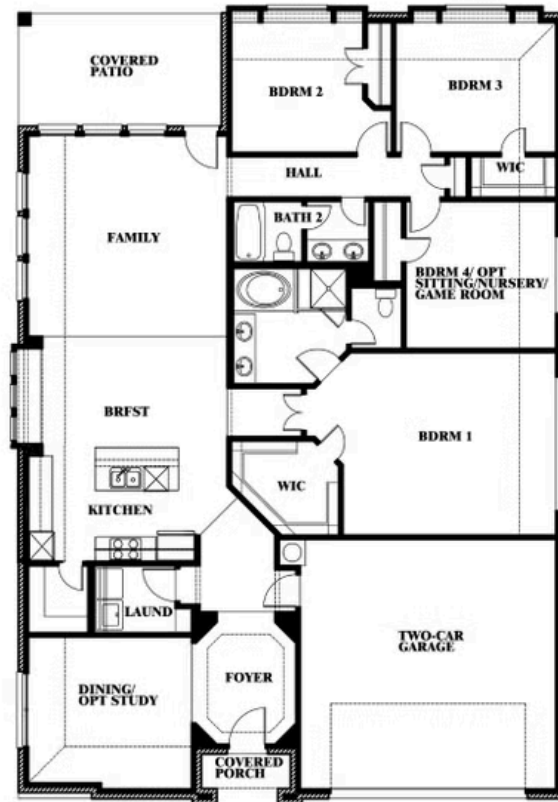

Hawthorne II

HOMES FROM
\$525,990

CLASSIC SERIES

WESTSIDE PRESERVE 70

, MIDLOTHIAN, TX 76065

2,235
SQUARE FEET

4
BEDROOMS

2.0
BATHROOMS

Hawthorne

This brochure is for general informational purposes and is to be used as a guide only. Changes may be made during the development process and floorplans, dimensions, fixtures, fittings, finishes and specifications are subject to change without notice. Window placement, balcony configuration, wardrobe sizes and living areas may vary slightly within each plan type. EQUAL HOUSING OPPORTUNITY

Hawthorne II

WESTSIDE PRESERVE 70
 , MIDLOTHIAN, TX 76065

Hawthorne
 Opt. Deluxe Kitchen

This brochure is for general informational purposes and is to be used as a guide only. Changes may be made during the development process and floorplans, dimensions, fixtures, fittings, finishes and specifications are subject to change without notice. Window placement, balcony configuration, wardrobe sizes and living areas may vary slightly within each plan type. EQUAL HOUSING OPPORTUNITY