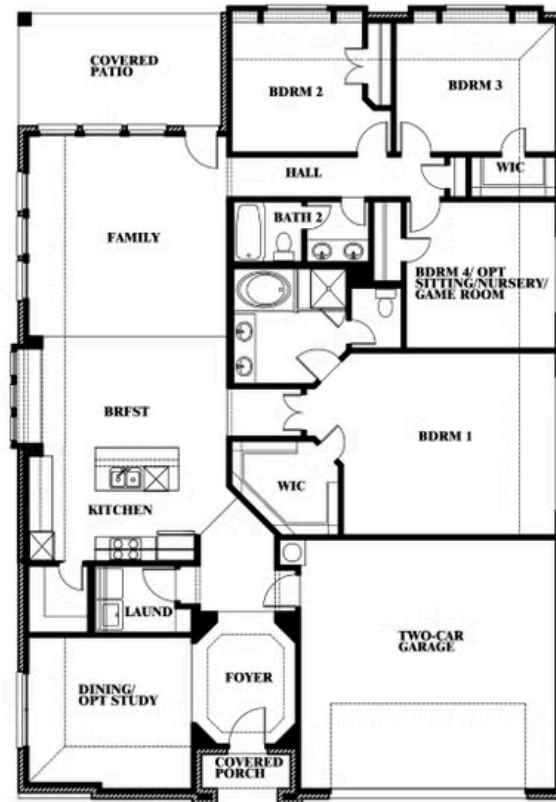

This brochure is for general informational purposes and is to be used as a guide only. Changes may be made during the development process and floorplans, dimensions, fixtures, fittings, finishes and specifications are subject to change without notice. Window placement, balcony configuration, wardrobe sizes and living areas may vary slightly within each plan type. EQUAL HOUSING OPPORTUNITY

Hawthorne

WESTSIDE PRESERVE 70
MIDLOTHIAN, TX 76065

Hawthorne
Opt. Deluxe Kitchen

This brochure is for general informational purposes and is to be used as a guide only. Changes may be made during the development process and floorplans, dimensions, fixtures, fittings, finishes and specifications are subject to change without notice. Window placement, balcony configuration, wardrobe sizes and living areas may vary slightly within each plan type. EQUAL HOUSING OPPORTUNITY