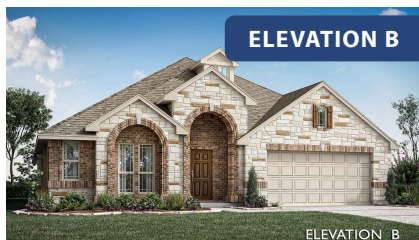

Hawthorne

HOMES FROM
\$485,990

CLASSIC SERIES

WESTSIDE PRESERVE 70
MIDLOTHIAN, TX 76065

2,235
SQUARE FEET

4
BEDROOMS

2.0
BATHROOMS

2
CAR GARAGE

ELEVATION A

ELEVATION B

ELEVATION B

ELEVATION C

ELEVATION C

Hawthorne

WESTSIDE PRESERVE 70
 , MIDLOTHIAN, TX 76065

Hawthorne