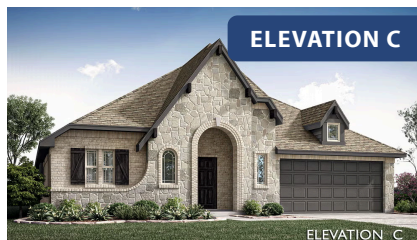

Hawthorne

HOMES FROM
\$485,990

CLASSIC SERIES

WESTSIDE PRESERVE 70
MIDLOTHIAN, TX 76065

2,235
SQUARE FEET

4
BEDROOMS

2.0
BATHROOMS

2
CAR GARAGE

ELEVATION A

ELEVATION B

ELEVATION B

ELEVATION C

ELEVATION C

Hawthorne

WESTSIDE PRESERVE 70
 , MIDLOTHIAN, TX 76065

Hawthorne