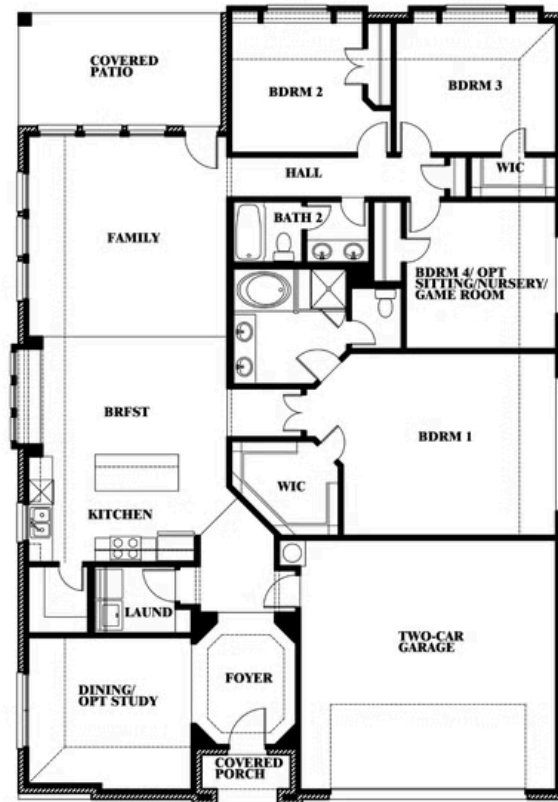

Hawthorne

WESTSIDE PRESERVE 70
, MIDLOTHIAN, TX 76065

Hawthorne

This brochure is for general informational purposes and is to be used as a guide only. Changes may be made during the development process and floorplans, dimensions, fixtures, fittings, finishes and specifications are subject to change without notice. Window placement, balcony configuration, wardrobe sizes and living areas may vary slightly within each plan type. EQUAL HOUSING OPPORTUNITY