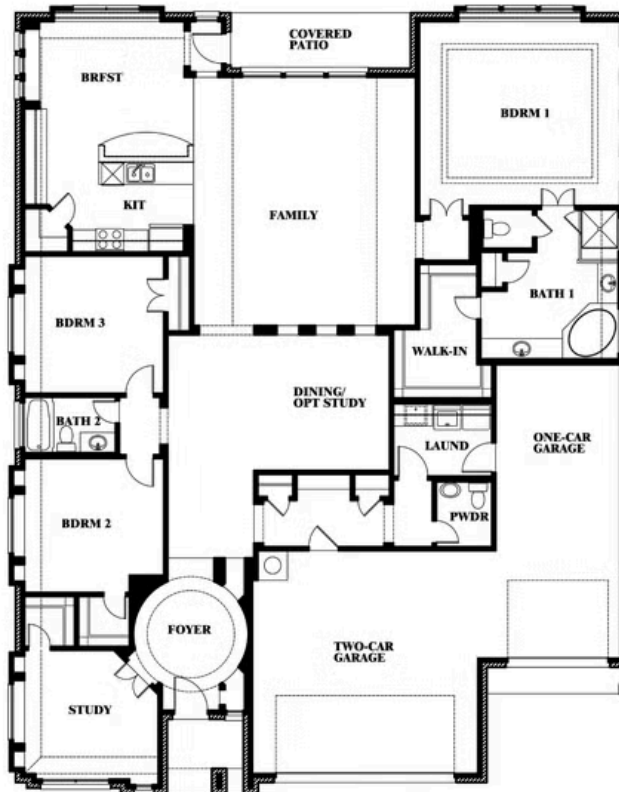

Primrose FE

HOMES FROM
\$596,990

CLASSIC SERIES

WESTSIDE PRESERVE 70
MIDLOTHIAN, TX 76065

2,775 SQUARE FEET	3 BEDROOMS	2.5 BATHROOMS	3 CAR GARAGE
-----------------------------	----------------------	-------------------------	------------------------

ELEVATION A

ELEVATION B

ELEVATION C

Primrose FE

WESTSIDE PRESERVE 70
MIDLOTHIAN, TX 76065

Primrose FE

This brochure is for general informational purposes and is to be used as a guide only. Changes may be made during the development process and floorplans, dimensions, fixtures, fittings, finishes and specifications are subject to change without notice. Window placement, balcony configuration, wardrobe sizes and living areas may vary slightly within each plan type. EQUAL HOUSING OPPORTUNITY