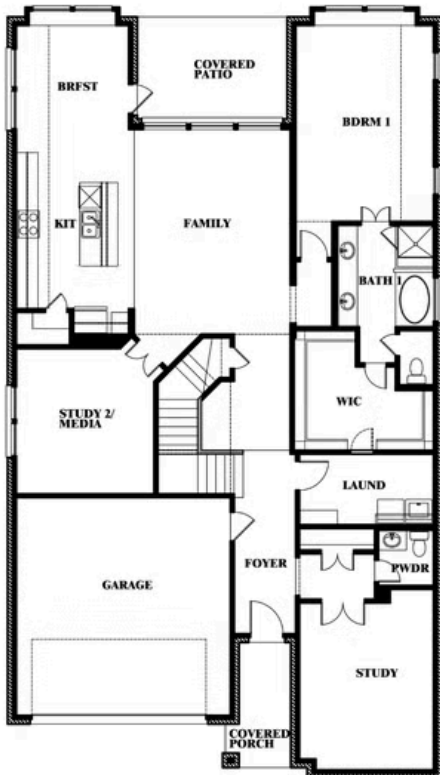

Rose

CLASSIC SERIES

HOMES FROM
\$554,990

WESTSIDE PRESERVE 70
MIDLOTHIAN, TX 76065

3,359
SQUARE FEET

4
BEDROOMS

3.5
BATHROOMS

2
CAR GARAGE

ELEVATION A

ELEVATION AS

ELEVATION AS

ELEVATION B

ELEVATION B

ELEVATION C

ELEVATION C

ELEVATION D

ELEVATION D

Rose

ROSE FLOOR PLAN

WESTSIDE PRESERVE 70

, MIDLOTHIAN, TX 76065

Rose

This brochure is for general informational purposes and is to be used as a guide only. Changes may be made during the development process and floorplans, dimensions, fixtures, fittings, finishes and specifications are subject to change without notice. Window placement, balcony configuration, wardrobe sizes and living areas may vary slightly within each plan type. EQUAL HOUSING OPPORTUNITY

Rose

WESTSIDE PRESERVE 70
 , MIDLOTHIAN, TX 76065

ROSE FLOOR PLAN WITH OPTIONAL BED & BATH AT STUDY

Rose
 Opt. Bed & Bath at Study

This brochure is for general informational purposes and is to be used as a guide only. Changes may be made during the development process and floorplans, dimensions, fixtures, fittings, finishes and specifications are subject to change without notice. Window placement, balcony configuration, wardrobe sizes and living areas may vary slightly within each plan type. EQUAL HOUSING OPPORTUNITY