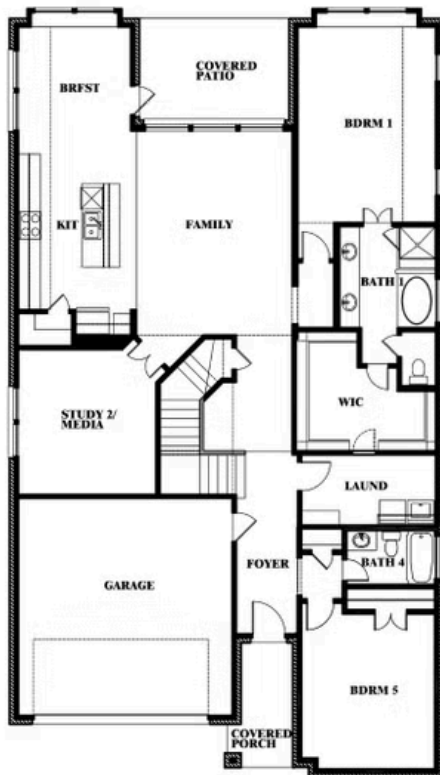

Rose

CLASSIC SERIES

HOMES FROM
\$554,990

WESTSIDE PRESERVE 70
MIDLOTHIAN, TX 76065

3,359
SQUARE FEET

4
BEDROOMS

3.5
BATHROOMS

2
CAR GARAGE

ELEVATION A

ELEVATION AS

ELEVATION AS

ELEVATION B

ELEVATION B

ELEVATION C

ELEVATION C

ELEVATION D

ELEVATION D

Rose

ROSE FLOOR PLAN

WESTSIDE PRESERVE 70

, MIDLOTHIAN, TX 76065

Rose

This brochure is for general informational purposes and is to be used as a guide only. Changes may be made during the development process and floorplans, dimensions, fixtures, fittings, finishes and specifications are subject to change without notice. Window placement, balcony configuration, wardrobe sizes and living areas may vary slightly within each plan type. EQUAL HOUSING OPPORTUNITY

Rose

WESTSIDE PRESERVE 70
 , MIDLOTHIAN, TX 76065

ROSE FLOOR PLAN WITH OPTIONAL BED & BATH AT STUDY

Rose
 Opt. Bed & Bath at Study

This brochure is for general informational purposes and is to be used as a guide only. Changes may be made during the development process and floorplans, dimensions, fixtures, fittings, finishes and specifications are subject to change without notice. Window placement, balcony configuration, wardrobe sizes and living areas may vary slightly within each plan type. EQUAL HOUSING OPPORTUNITY