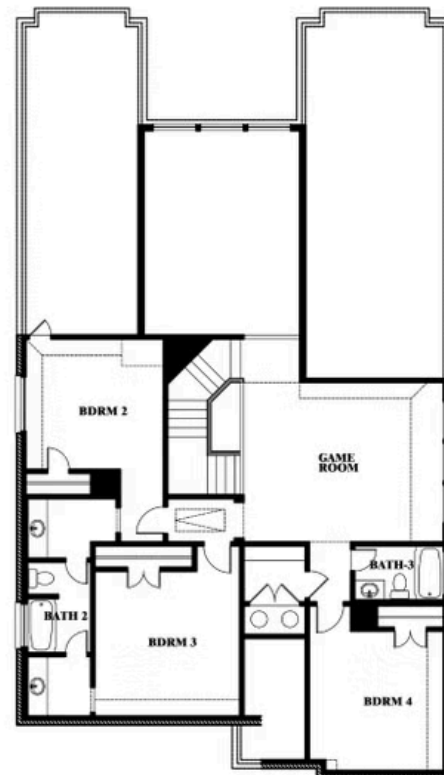

Rose

CLASSIC SERIES

HOMES FROM
\$554,990

WESTSIDE PRESERVE 70
MIDLOTHIAN, TX 76065

3,359
SQUARE FEET

4
BEDROOMS

3.5
BATHROOMS

2
CAR GARAGE

ELEVATION D

Rose

ROSE FLOOR PLAN

WESTSIDE PRESERVE 70

, MIDLOTHIAN, TX 76065

Rose

This brochure is for general informational purposes and is to be used as a guide only. Changes may be made during the development process and floorplans, dimensions, fixtures, fittings, finishes and specifications are subject to change without notice. Window placement, balcony configuration, wardrobe sizes and living areas may vary slightly within each plan type. EQUAL HOUSING OPPORTUNITY

Rose

WESTSIDE PRESERVE 70
 , MIDLOTHIAN, TX 76065

ROSE FLOOR PLAN WITH OPTIONAL BED & BATH AT STUDY

Rose
 Opt. Bed & Bath at Study

This brochure is for general informational purposes and is to be used as a guide only. Changes may be made during the development process and floorplans, dimensions, fixtures, fittings, finishes and specifications are subject to change without notice. Window placement, balcony configuration, wardrobe sizes and living areas may vary slightly within each plan type. EQUAL HOUSING OPPORTUNITY