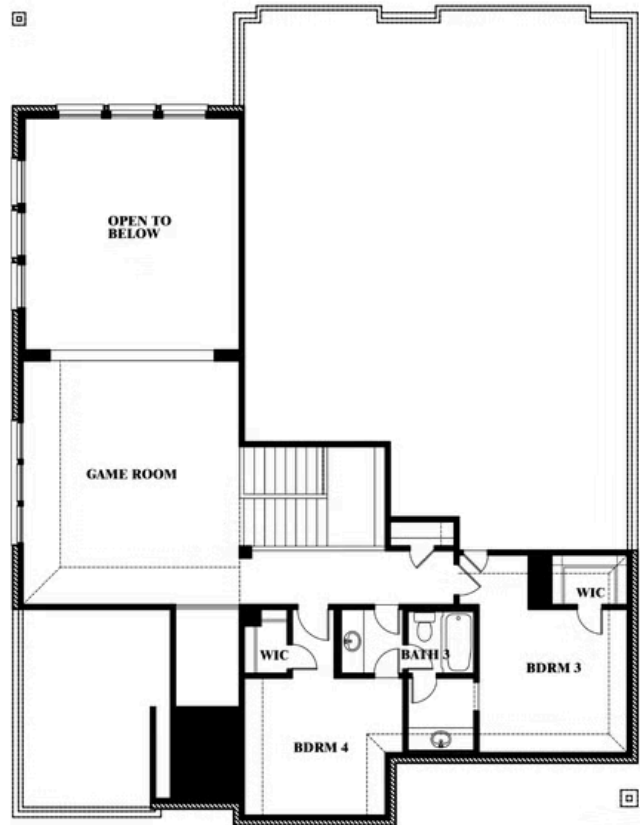

Bellflower

PALOMA RANCH

MALLARD DRIVE, NEW FAIRVIEW, TX 76247

BELFLOWER FLOOR PLAN

Bellflower

This brochure is for general informational purposes and is to be used as a guide only. Changes may be made during the development process and floorplans, dimensions, fixtures, fittings, finishes and specifications are subject to change without notice. Window placement, balcony configuration, wardrobe sizes and living areas may vary slightly within each plan type. EQUAL HOUSING OPPORTUNITY

Document generated Mar 2, 2026. Prices, plans, square footage, features, amenities and materials are subject to change at any time without notice and vary among communities. Listed prices are for informational purposes only, are not binding, and do not create any contractual obligation(s). The price of any home is dependent on numerous factors, all of which are unique to a specific home, and is not guaranteed until specified in a binding contract. Pricing of elevations and additional optional beds/baths varies per plan. Some plans require a premium homesite. Renderings of homes are artist concepts and may not reflect exact colors and materials. Verify current tax rates & jurisdictions with the appropriate taxing authority.