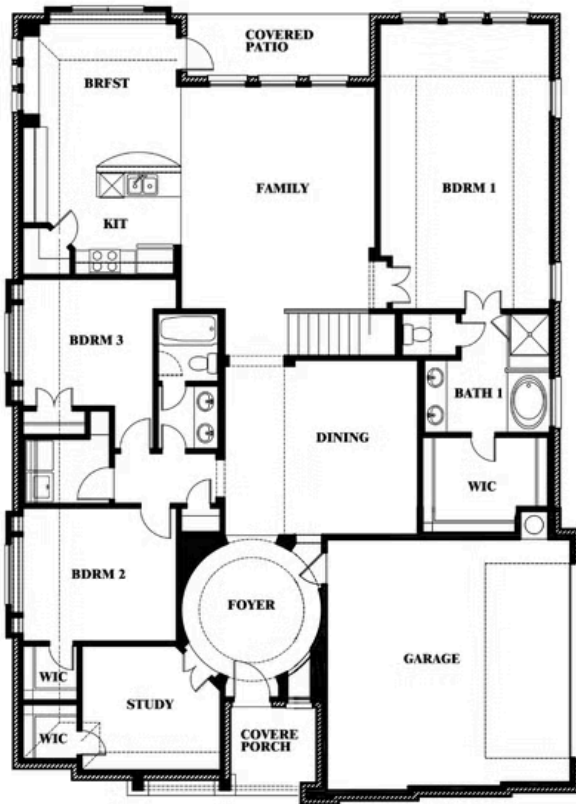

# Carolina II Side Entry

HOMES FROM  
**\$604,990**

CLASSIC SERIES

**PALOMA RANCH ESTATES**

9400 MALLARD DRIVE, NEW FAIRVIEW, TX 76247

**2,777**  
SQUARE FEET

**3**  
BEDROOMS

**3.0**  
BATHROOMS

**2**  
CAR GARAGE

**ELEVATION R**

**ELEVATION S**

ELEVATION S

**ELEVATION T**

ELEVATION T

# Carolina II Side Entry

## PALOMA RANCH ESTATES

9400 MALLARD DRIVE, NEW FAIRVIEW, TX 76247