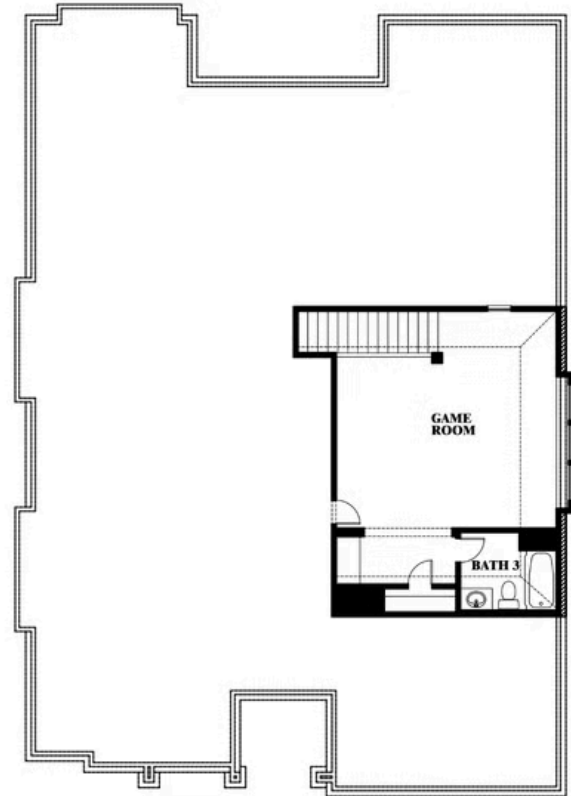

Carolina II Side Entry

HOMES FROM
\$604,990

CLASSIC SERIES

PALOMA RANCH

MALLARD DRIVE, NEW FAIRVIEW, TX 76247

2,777
SQUARE FEET

3
BEDROOMS

3.0
BATHROOMS

2
CAR GARAGE

ELEVATION R

ELEVATION S

ELEVATION S

ELEVATION T

ELEVATION T

Carolina II Side Entry

PALOMA RANCH

MALLARD DRIVE, NEW FAIRVIEW, TX 76247

Carolina II Side Entry

This brochure is for general informational purposes and is to be used as a guide only. Changes may be made during the development process and floorplans, dimensions, fixtures, fittings, finishes and specifications are subject to change without notice. Window placement, balcony configuration, wardrobe sizes and living areas may vary slightly within each plan type. EQUAL HOUSING OPPORTUNITY