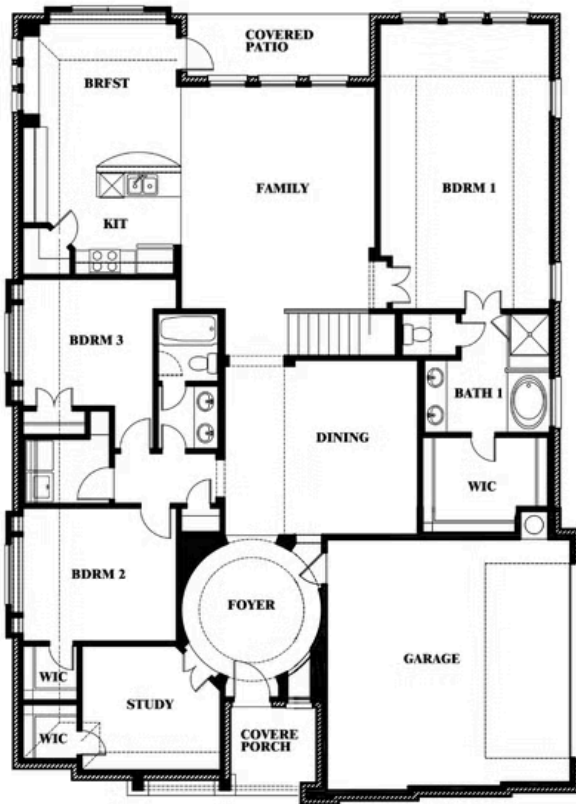

Carolina II Side Entry

HOMES FROM
\$604,990

CLASSIC SERIES

PALOMA RANCH

9400 MALLARD DRIVE, NEW FAIRVIEW, TX 76247

2,777
SQUARE FEET

3
BEDROOMS

3.0
BATHROOMS

2
CAR GARAGE

ELEVATION R

ELEVATION S

ELEVATION S

ELEVATION T

ELEVATION T

Carolina II Side Entry

PALOMA RANCH

9400 MALLARD DRIVE, NEW FAIRVIEW, TX 76247

Carolina II Side Entry

This brochure is for general informational purposes and is to be used as a guide only. Changes may be made during the development process and floorplans, dimensions, fixtures, fittings, finishes and specifications are subject to change without notice. Window placement, balcony configuration, wardrobe sizes and living areas may vary slightly within each plan type. EQUAL HOUSING OPPORTUNITY