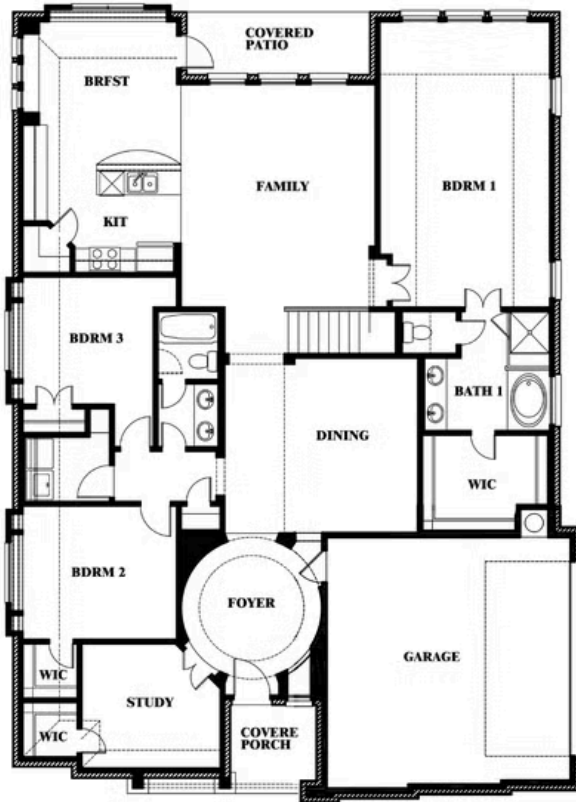

Carolina II Side Entry

HOMES FROM
\$604,990

CLASSIC SERIES

PALOMA RANCH

MALLARD DRIVE, NEW FAIRVIEW, TX 76247

2,777
SQUARE FEET

3
BEDROOMS

3.0
BATHROOMS

2
CAR GARAGE

ELEVATION R

ELEVATION S

ELEVATION S

ELEVATION T

ELEVATION T

Carolina II Side Entry

PALOMA RANCH

MALLARD DRIVE, NEW FAIRVIEW, TX 76247

Carolina II Side Entry

This brochure is for general informational purposes and is to be used as a guide only. Changes may be made during the development process and floorplans, dimensions, fixtures, fittings, finishes and specifications are subject to change without notice. Window placement, balcony configuration, wardrobe sizes and living areas may vary slightly within each plan type. EQUAL HOUSING OPPORTUNITY