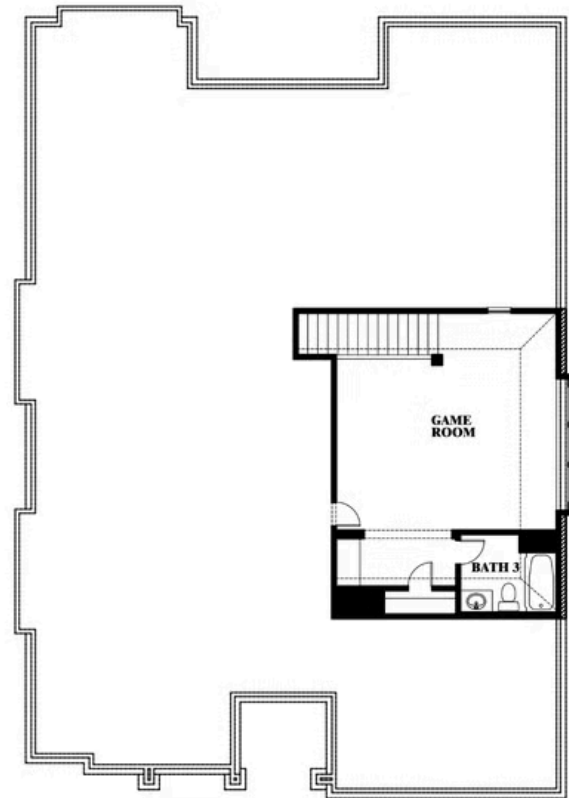

Carolina II Side Entry

HOMES FROM
\$604,990

CLASSIC SERIES

PALOMA RANCH

9400 MALLARD DRIVE, NEW FAIRVIEW, TX 76247

2,777
SQUARE FEET

3
BEDROOMS

3.0
BATHROOMS

2
CAR GARAGE

ELEVATION R

ELEVATION S

ELEVATION S

ELEVATION T

ELEVATION T

Carolina II Side Entry

PALOMA RANCH

9400 MALLARD DRIVE, NEW FAIRVIEW, TX 76247

Carolina II Side Entry

This brochure is for general informational purposes and is to be used as a guide only. Changes may be made during the development process and floorplans, dimensions, fixtures, fittings, finishes and specifications are subject to change without notice. Window placement, balcony configuration, wardrobe sizes and living areas may vary slightly within each plan type. EQUAL HOUSING OPPORTUNITY