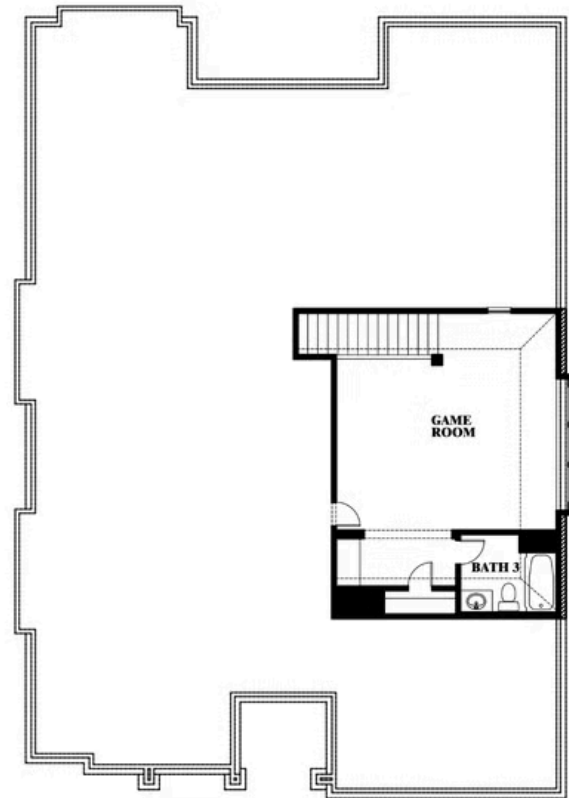

# Carolina II Side Entry

HOMES FROM  
**\$604,990**

CLASSIC SERIES

**PALOMA RANCH ESTATES**

9400 MALLARD DRIVE, NEW FAIRVIEW, TX 76247

**2,777**  
SQUARE FEET

**3**  
BEDROOMS

**3.0**  
BATHROOMS

**2**  
CAR GARAGE

**ELEVATION R**

**ELEVATION S**

ELEVATION S

**ELEVATION T**

ELEVATION T

# Carolina II Side Entry

## PALOMA RANCH ESTATES

9400 MALLARD DRIVE, NEW FAIRVIEW, TX 76247