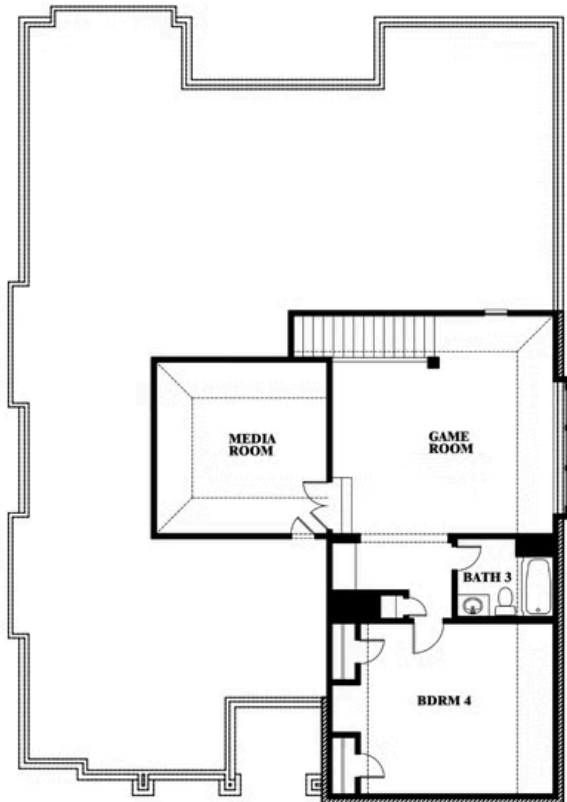

Carolina IV Side Entry

HOMES FROM
\$629,990

CLASSIC SERIES

PALOMA RANCH

MALLARD DRIVE, NEW FAIRVIEW, TX 76247

3,258
SQUARE FEET

4
BEDROOMS

3.0
BATHROOMS

2
CAR GARAGE

ELEVATION T

ELEVATION S

ELEVATION S

ELEVATION R

ELEVATION R

Carolina IV Side Entry

PALOMA RANCH

MALLARD DRIVE, NEW FAIRVIEW, TX 76247

Carolina IV Side Entry

This brochure is for general informational purposes and is to be used as a guide only. Changes may be made during the development process and floorplans, dimensions, fixtures, fittings, finishes and specifications are subject to change without notice. Window placement, balcony configuration, wardrobe sizes and living areas may vary slightly within each plan type. EQUAL HOUSING OPPORTUNITY