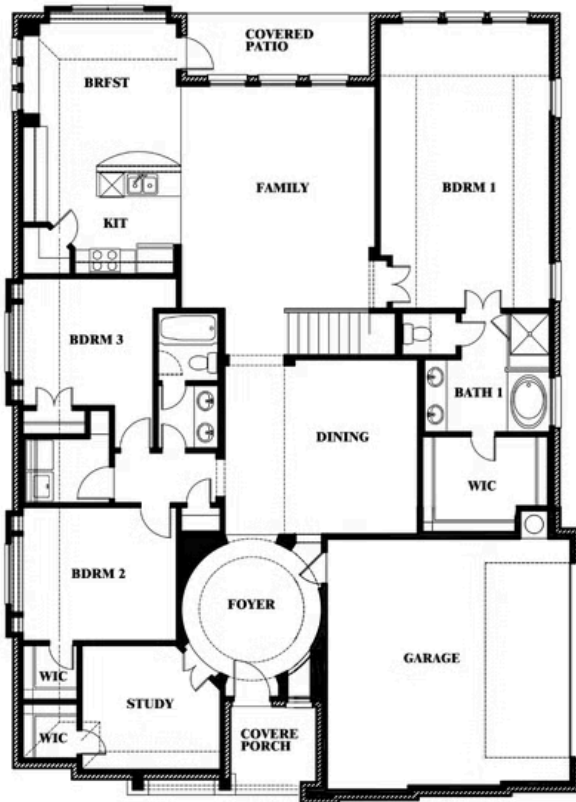

Carolina IV Side Entry

HOMES FROM
\$629,990

CLASSIC SERIES

PALOMA RANCH

MALLARD DRIVE, NEW FAIRVIEW, TX 76247

3,258
SQUARE FEET

4
BEDROOMS

3.0
BATHROOMS

2
CAR GARAGE

ELEVATION T

ELEVATION S

ELEVATION S

ELEVATION R

ELEVATION R

Carolina IV Side Entry

PALOMA RANCH

MALLARD DRIVE, NEW FAIRVIEW, TX 76247

Carolina IV Side Entry

This brochure is for general informational purposes and is to be used as a guide only. Changes may be made during the development process and floorplans, dimensions, fixtures, fittings, finishes and specifications are subject to change without notice. Window placement, balcony configuration, wardrobe sizes and living areas may vary slightly within each plan type. EQUAL HOUSING OPPORTUNITY