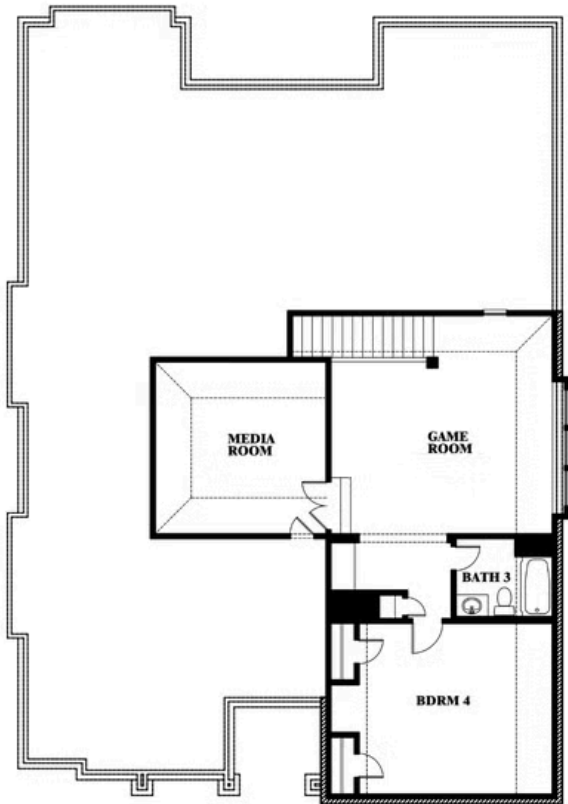

Carolina IV Side Entry

PALOMA RANCH ESTATES

9400 MALLARD DRIVE, NEW FAIRVIEW, TX 76247

Carolina IV Side Entry

This brochure is for general informational purposes and is to be used as a guide only. Changes may be made during the development process and floorplans, dimensions, fixtures, fittings, finishes and specifications are subject to change without notice. Window placement, balcony configuration, wardrobe sizes and living areas may vary slightly within each plan type. EQUAL HOUSING OPPORTUNITY