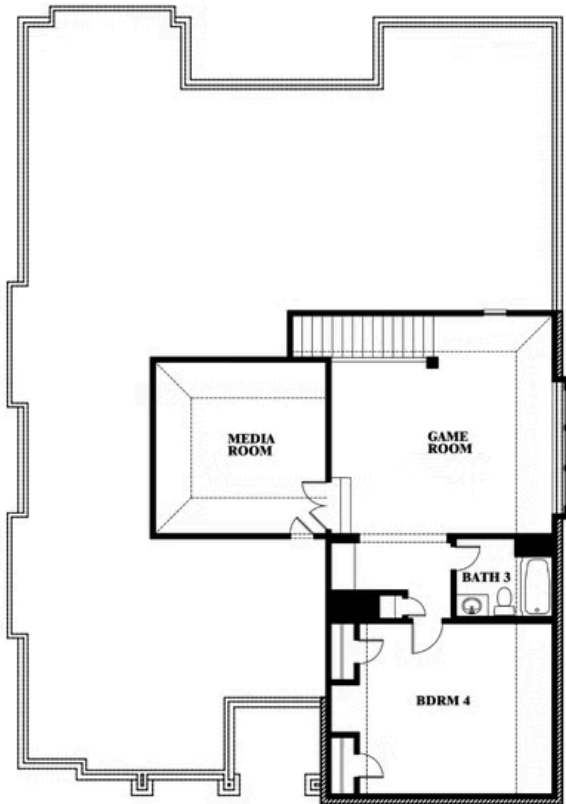

Carolina IV Side Entry

HOMES FROM
\$629,990

CLASSIC SERIES

PALOMA RANCH

MALLARD DRIVE, NEW FAIRVIEW, TX 76247

3,258
SQUARE FEET

4
BEDROOMS

3.0
BATHROOMS

2
CAR GARAGE

ELEVATION T

ELEVATION S

ELEVATION S

ELEVATION R

ELEVATION R

Carolina IV Side Entry

PALOMA RANCH

MALLARD DRIVE, NEW FAIRVIEW, TX 76247

Carolina IV Side Entry

This brochure is for general informational purposes and is to be used as a guide only. Changes may be made during the development process and floorplans, dimensions, fixtures, fittings, finishes and specifications are subject to change without notice. Window placement, balcony configuration, wardrobe sizes and living areas may vary slightly within each plan type. EQUAL HOUSING OPPORTUNITY