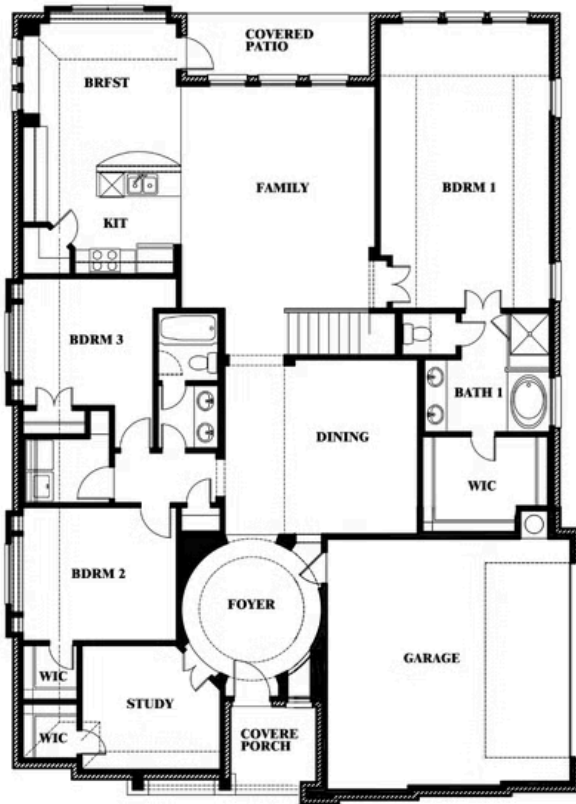

Carolina IV Side Entry

PALOMA RANCH ESTATES

9400 MALLARD DRIVE, NEW FAIRVIEW, TX 76247

Carolina IV Side Entry

This brochure is for general informational purposes and is to be used as a guide only. Changes may be made during the development process and floorplans, dimensions, fixtures, fittings, finishes and specifications are subject to change without notice. Window placement, balcony configuration, wardrobe sizes and living areas may vary slightly within each plan type. EQUAL HOUSING OPPORTUNITY