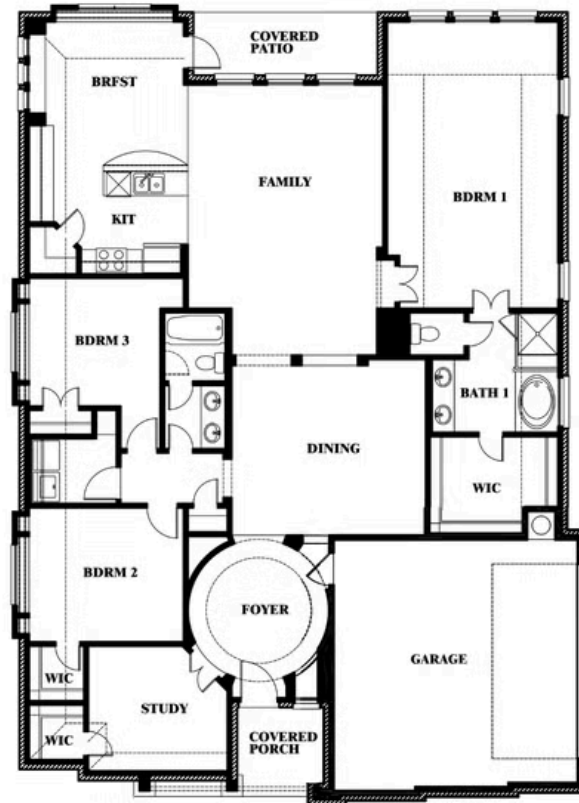

Carolina Side Entry

HOMES FROM
\$564,990

CLASSIC SERIES

PALOMA RANCH ESTATES

9400 MALLARD DRIVE, NEW FAIRVIEW, TX 76247

2,319
SQUARE FEET

3
BEDROOMS

2.0
BATHROOMS

2
CAR GARAGE

ELEVATION S

ELEVATION R

ELEVATION R

ELEVATION T

ELEVATION T

Carolina Side Entry

PALOMA RANCH ESTATES

9400 MALLARD DRIVE, NEW FAIRVIEW, TX 76247

CAROLINA SIDE ENTRY FLOOR PLAN

Carolina Side Entry

This brochure is for general informational purposes and is to be used as a guide only. Changes may be made during the development process and floorplans, dimensions, fixtures, fittings, finishes and specifications are subject to change without notice. Window placement, balcony configuration, wardrobe sizes and living areas may vary slightly within each plan type. EQUAL HOUSING OPPORTUNITY