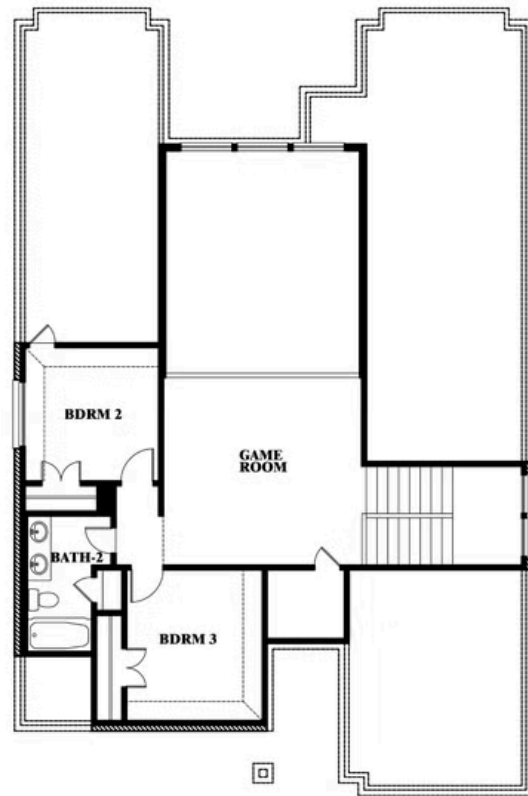

Violet

CLASSIC SERIES

HOMES FROM
\$500,990

CREEKVIEW MEADOWS

14562 FLOSSIE STREET, PILOT POINT, TX 75009

2,381
SQUARE FEET

3
BEDROOMS

2.5
BATHROOMS

2
CAR GARAGE

Violet

VIOLET FLOOR PLAN

CREEKVIEW MEADOWS

14562 FLOSSIE STREET, PILOT POINT, TX 75009

Violet

This brochure is for general informational purposes and is to be used as a guide only. Changes may be made during the development process and floorplans, dimensions, fixtures, fittings, finishes and specifications are subject to change without notice. Window placement, balcony configuration, wardrobe sizes and living areas may vary slightly within each plan type. EQUAL HOUSING OPPORTUNITY

Violet

CREEKVIEW MEADOWS

14562 FLOSSIE STREET, PILOT POINT, TX 75009

VIOLET FLOOR PLAN WITH OPTIONAL BEDROOM AT STUDY

Violet

Opt. Bed 5 & Bath 4 at Study

This brochure is for general informational purposes and is to be used as a guide only. Changes may be made during the development process and floorplans, dimensions, fixtures, fittings, finishes and specifications are subject to change without notice. Window placement, balcony configuration, wardrobe sizes and living areas may vary slightly within each plan type. EQUAL HOUSING OPPORTUNITY