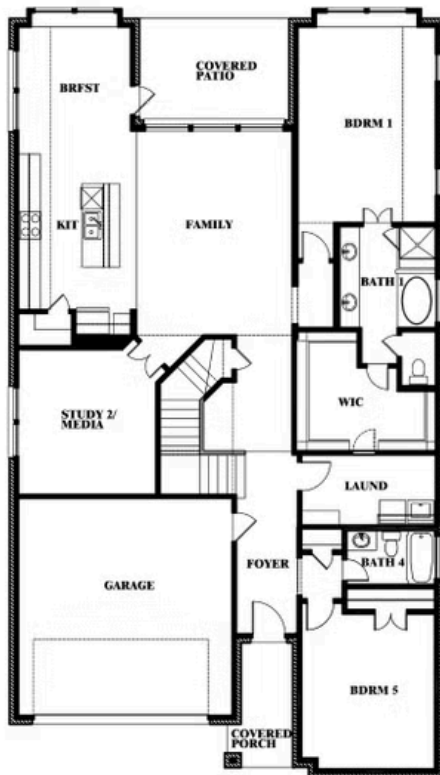

# Rose

**ROSE FLOOR PLAN**

# Rose

This brochure is for general informational purposes and is to be used as a guide only. Changes may be made during the development process and floorplans, dimensions, fixtures, fittings, finishes and specifications are subject to change without notice. Window placement, balcony configuration, wardrobe sizes and living areas may vary slightly within each plan type. EQUAL HOUSING OPPORTUNITY

# Rose

## WOODSTONE

10032 BLUE FOREST LANE, PROVIDENCE VILLAGE, TX 76227

**ROSE FLOOR PLAN WITH OPTIONAL BED & BATH AT STUDY**

Rose  
Opt. Bed & Bath at Study

This brochure is for general informational purposes and is to be used as a guide only. Changes may be made during the development process and floorplans, dimensions, fixtures, fittings, finishes and specifications are subject to change without notice. Window placement, balcony configuration, wardrobe sizes and living areas may vary slightly within each plan type. EQUAL HOUSING OPPORTUNITY