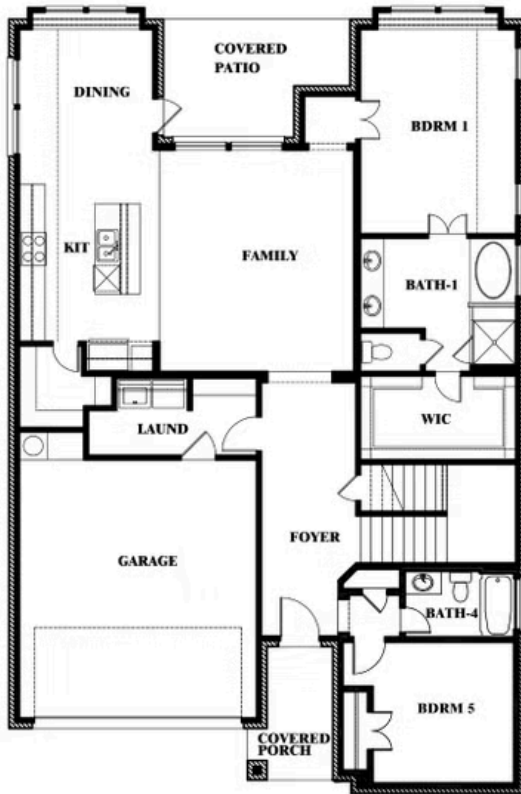

Violet

CLASSIC SERIES

HOMES FROM
\$444,990

WOODSTONE

10032 BLUE FOREST LANE, PROVIDENCE VILLAGE, TX 76227

2,381
SQUARE FEET

3
BEDROOMS

2.5
BATHROOMS

2
CAR GARAGE

Violet

VIOLET FLOOR PLAN

WOODSTONE

10032 BLUE FOREST LANE, PROVIDENCE VILLAGE, TX 76227

Violet

This brochure is for general informational purposes and is to be used as a guide only. Changes may be made during the development process and floorplans, dimensions, fixtures, fittings, finishes and specifications are subject to change without notice. Window placement, balcony configuration, wardrobe sizes and living areas may vary slightly within each plan type. EQUAL HOUSING OPPORTUNITY

Violet

WOODSTONE

10032 BLUE FOREST LANE, PROVIDENCE VILLAGE, TX 76227

VIOLET FLOOR PLAN WITH OPTIONAL BEDROOM AT STUDY

Violet Opt. Bed 5 & Bath 4 at Study

This brochure is for general informational purposes and is to be used as a guide only. Changes may be made during the development process and floorplans, dimensions, fixtures, fittings, finishes and specifications are subject to change without notice. Window placement, balcony configuration, wardrobe sizes and living areas may vary slightly within each plan type. EQUAL HOUSING OPPORTUNITY