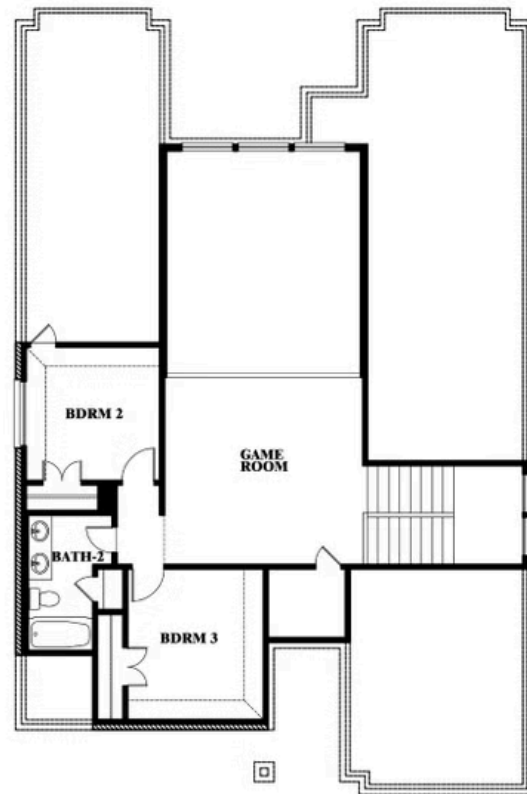

2
CAR GARAGE

Violet

VIOLET FLOOR PLAN

WOODSTONE

10032 BLUE FOREST LANE, PROVIDENCE VILLAGE, TX 76227

Violet

This brochure is for general informational purposes and is to be used as a guide only. Changes may be made during the development process and floorplans, dimensions, fixtures, fittings, finishes and specifications are subject to change without notice. Window placement, balcony configuration, wardrobe sizes and living areas may vary slightly within each plan type. EQUAL HOUSING OPPORTUNITY

Violet

WOODSTONE

10032 BLUE FOREST LANE, PROVIDENCE VILLAGE, TX 76227

VIOLET FLOOR PLAN WITH OPTIONAL BEDROOM AT STUDY

Violet Opt. Bed 5 & Bath 4 at Study

This brochure is for general informational purposes and is to be used as a guide only. Changes may be made during the development process and floorplans, dimensions, fixtures, fittings, finishes and specifications are subject to change without notice. Window placement, balcony configuration, wardrobe sizes and living areas may vary slightly within each plan type. EQUAL HOUSING OPPORTUNITY