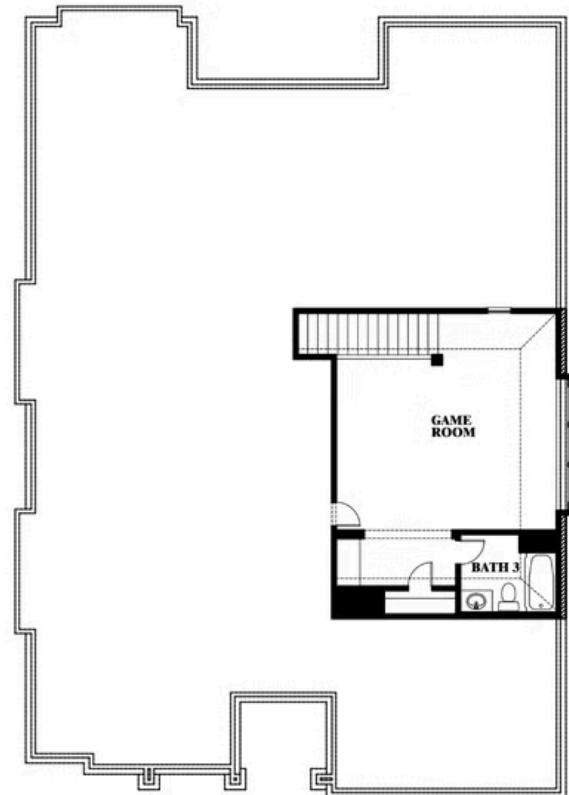

Carolina II Side Entry

CRYSTAL LAKE ESTATES

143 CRYSTAL LAKE LANE, RED OAK, TX 75154

Carolina II Side Entry

This brochure is for general informational purposes and is to be used as a guide only. Changes may be made during the development process and floorplans, dimensions, fixtures, fittings, finishes and specifications are subject to change without notice. Window placement, balcony configuration, wardrobe sizes and living areas may vary slightly within each plan type. EQUAL HOUSING OPPORTUNITY