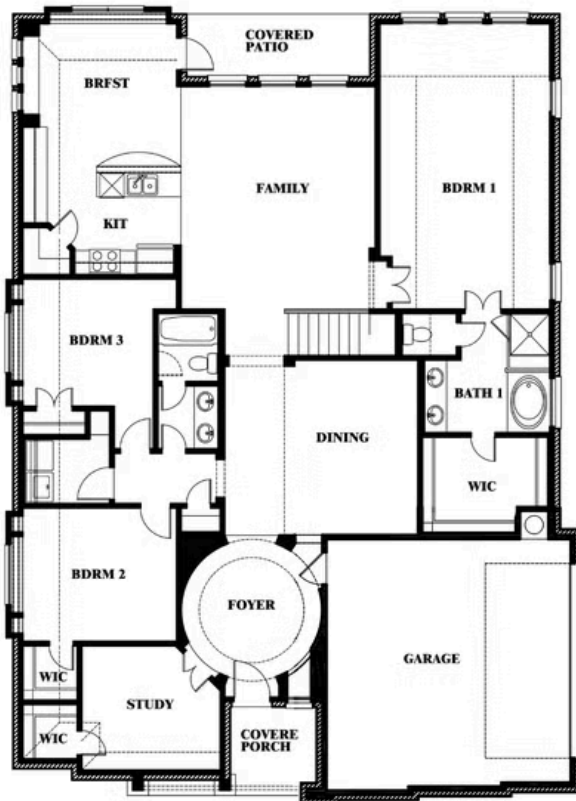

Carolina II Side Entry

CRYSTAL LAKE ESTATES

143 CRYSTAL LAKE LANE, RED OAK, TX 75154

Carolina II Side Entry

This brochure is for general informational purposes and is to be used as a guide only. Changes may be made during the development process and floorplans, dimensions, fixtures, fittings, finishes and specifications are subject to change without notice. Window placement, balcony configuration, wardrobe sizes and living areas may vary slightly within each plan type. EQUAL HOUSING OPPORTUNITY