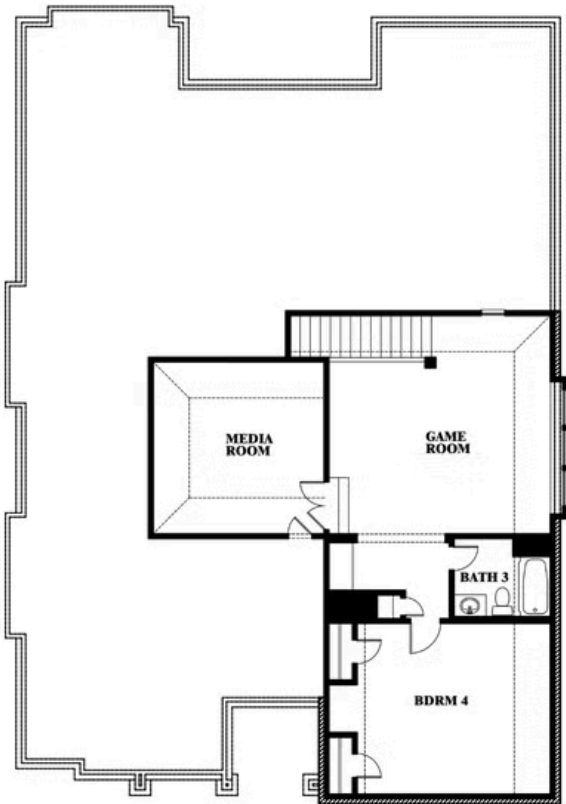

Carolina IV Side Entry

HOMES FROM
\$590,990

CLASSIC SERIES

CRYSTAL LAKE ESTATES

143 CRYSTAL LAKE LANE, RED OAK, TX 75154

3,280
SQUARE FEET

4
BEDROOMS

3.0
BATHROOMS

2
CAR GARAGE

ELEVATION T

ELEVATION S

ELEVATION S

ELEVATION R

ELEVATION R

Carolina IV Side Entry

CRYSTAL LAKE ESTATES

143 CRYSTAL LAKE LANE, RED OAK, TX 75154

Carolina IV Side Entry

This brochure is for general informational purposes and is to be used as a guide only. Changes may be made during the development process and floorplans, dimensions, fixtures, fittings, finishes and specifications are subject to change without notice. Window placement, balcony configuration, wardrobe sizes and living areas may vary slightly within each plan type. EQUAL HOUSING OPPORTUNITY