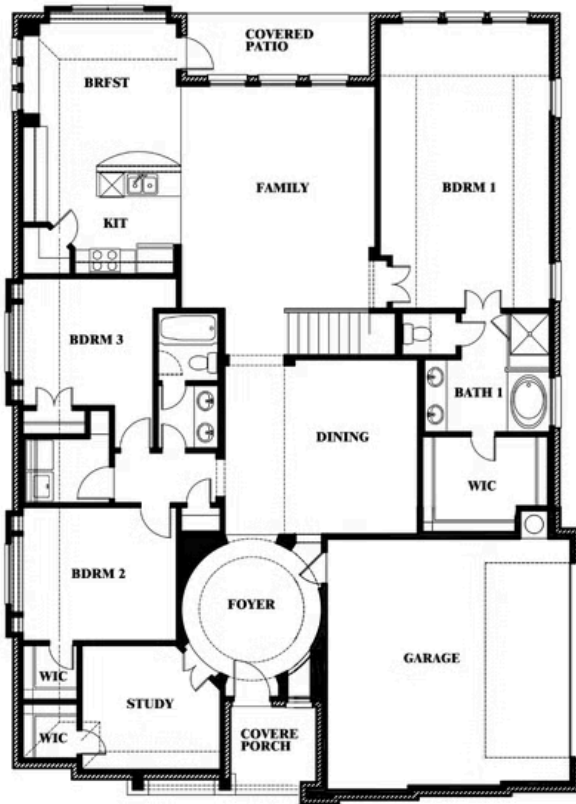

Carolina IV Side Entry

HOMES FROM
\$590,990

CLASSIC SERIES

CRYSTAL LAKE ESTATES

143 CRYSTAL LAKE LANE, RED OAK, TX 75154

3,280
SQUARE FEET

4
BEDROOMS

3.0
BATHROOMS

2
CAR GARAGE

ELEVATION T

ELEVATION S

ELEVATION S

ELEVATION R

ELEVATION R

Carolina IV Side Entry

CRYSTAL LAKE ESTATES

143 CRYSTAL LAKE LANE, RED OAK, TX 75154

Carolina IV Side Entry

This brochure is for general informational purposes and is to be used as a guide only. Changes may be made during the development process and floorplans, dimensions, fixtures, fittings, finishes and specifications are subject to change without notice. Window placement, balcony configuration, wardrobe sizes and living areas may vary slightly within each plan type. EQUAL HOUSING OPPORTUNITY