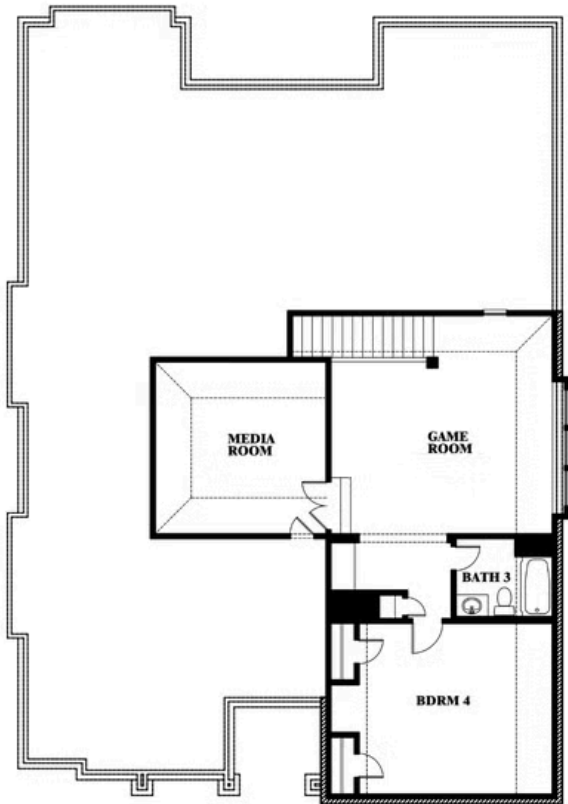

Carolina IV Side Entry

HOMES FROM
\$590,990

CLASSIC SERIES

CRYSTAL LAKE ESTATES

143 CRYSTAL LAKE LANE, RED OAK, TX 75154

3,280
SQUARE FEET

4
BEDROOMS

3.0
BATHROOMS

2
CAR GARAGE

ELEVATION T

ELEVATION S

ELEVATION S

ELEVATION R

ELEVATION R

Carolina IV Side Entry

CRYSTAL LAKE ESTATES

143 CRYSTAL LAKE LANE, RED OAK, TX 75154

Carolina IV Side Entry

This brochure is for general informational purposes and is to be used as a guide only. Changes may be made during the development process and floorplans, dimensions, fixtures, fittings, finishes and specifications are subject to change without notice. Window placement, balcony configuration, wardrobe sizes and living areas may vary slightly within each plan type. EQUAL HOUSING OPPORTUNITY