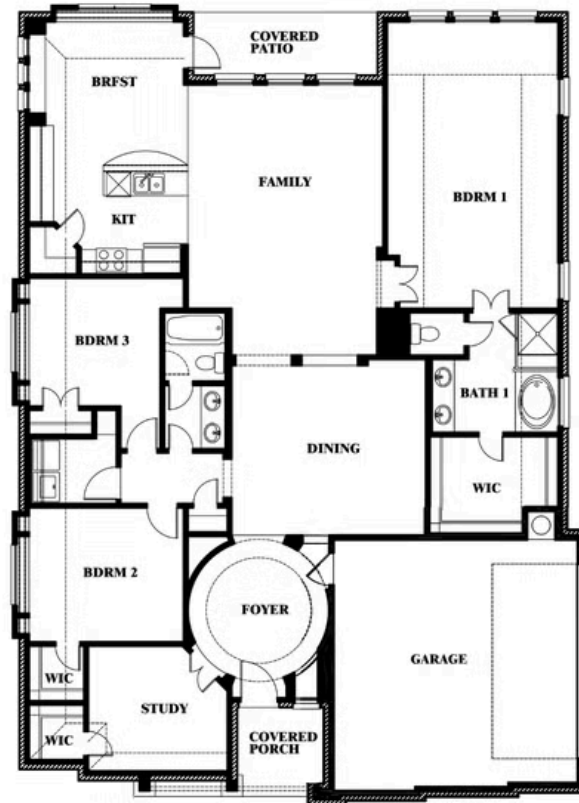

# Carolina Side Entry

HOMES FROM  
**\$528,990**

CLASSIC SERIES

**CRYSTAL LAKE ESTATES**

143 CRYSTAL LAKE LANE, RED OAK, TX 75154

**2,313**  
SQUARE FEET

**3**  
BEDROOMS

**2.0**  
BATHROOMS

**2**  
CAR GARAGE

**ELEVATION R**

**ELEVATION S**

ELEVATION S

**ELEVATION T**

ELEVATION T

# Carolina Side Entry

## CRYSTAL LAKE ESTATES

143 CRYSTAL LAKE LANE, RED OAK, TX 75154

**CAROLINA SIDE ENTRY FLOOR PLAN**