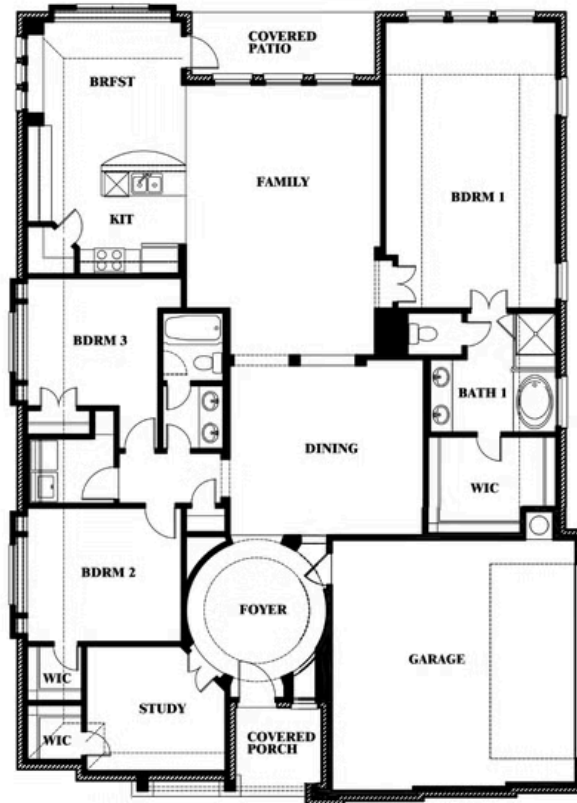

Carolina Side Entry

HOMES FROM
\$528,990

CLASSIC SERIES

CRYSTAL LAKE ESTATES

143 CRYSTAL LAKE LANE, RED OAK, TX 75154

2,313
SQUARE FEET

3
BEDROOMS

2.0
BATHROOMS

2
CAR GARAGE

ELEVATION R

ELEVATION S

ELEVATION S

ELEVATION T

ELEVATION T

Carolina Side Entry

CRYSTAL LAKE ESTATES

143 CRYSTAL LAKE LANE, RED OAK, TX 75154

CAROLINA SIDE ENTRY FLOOR PLAN

Carolina Side Entry

This brochure is for general informational purposes and is to be used as a guide only. Changes may be made during the development process and floorplans, dimensions, fixtures, fittings, finishes and specifications are subject to change without notice. Window placement, balcony configuration, wardrobe sizes and living areas may vary slightly within each plan type. EQUAL HOUSING OPPORTUNITY