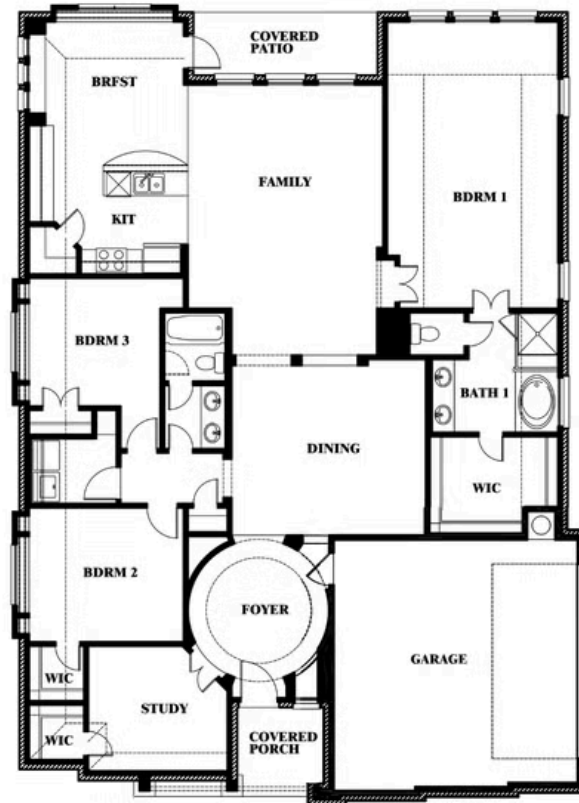

Carolina Side Entry

HOMES FROM
\$528,990

CLASSIC SERIES

CRYSTAL LAKE ESTATES

143 CRYSTAL LAKE LANE, RED OAK, TX 75154

2,313
SQUARE FEET

3
BEDROOMS

2.0
BATHROOMS

2
CAR GARAGE

ELEVATION R

ELEVATION S

ELEVATION S

ELEVATION T

ELEVATION T

Carolina Side Entry

CRYSTAL LAKE ESTATES

143 CRYSTAL LAKE LANE, RED OAK, TX 75154

CAROLINA SIDE ENTRY FLOOR PLAN

Carolina Side Entry

This brochure is for general informational purposes and is to be used as a guide only. Changes may be made during the development process and floorplans, dimensions, fixtures, fittings, finishes and specifications are subject to change without notice. Window placement, balcony configuration, wardrobe sizes and living areas may vary slightly within each plan type. EQUAL HOUSING OPPORTUNITY