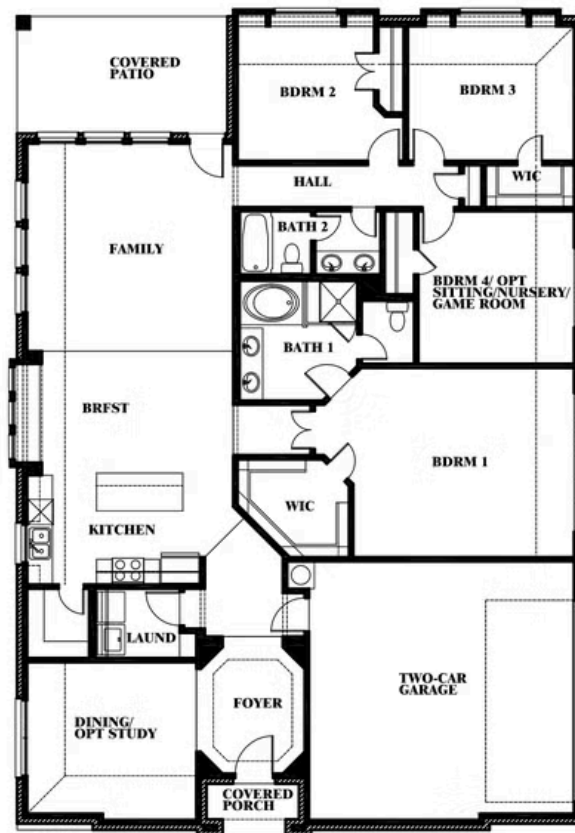

Hawthorne Side Entry

HOMES FROM
\$525,990

CLASSIC SERIES

CRYSTAL LAKE ESTATES

143 CRYSTAL LAKE LANE, RED OAK, TX 75154

2,235
SQUARE FEET

4
BEDROOMS

2.0
BATHROOMS

2
CAR GARAGE

ELEVATION R

ELEVATION S

ELEVATION S

ELEVATION T

ELEVATION T

Hawthorne Side Entry

CRYSTAL LAKE ESTATES

143 CRYSTAL LAKE LANE, RED OAK, TX 75154

Hawthorne Side Entry

This brochure is for general informational purposes and is to be used as a guide only. Changes may be made during the development process and floorplans, dimensions, fixtures, fittings, finishes and specifications are subject to change without notice. Window placement, balcony configuration, wardrobe sizes and living areas may vary slightly within each plan type. EQUAL HOUSING OPPORTUNITY