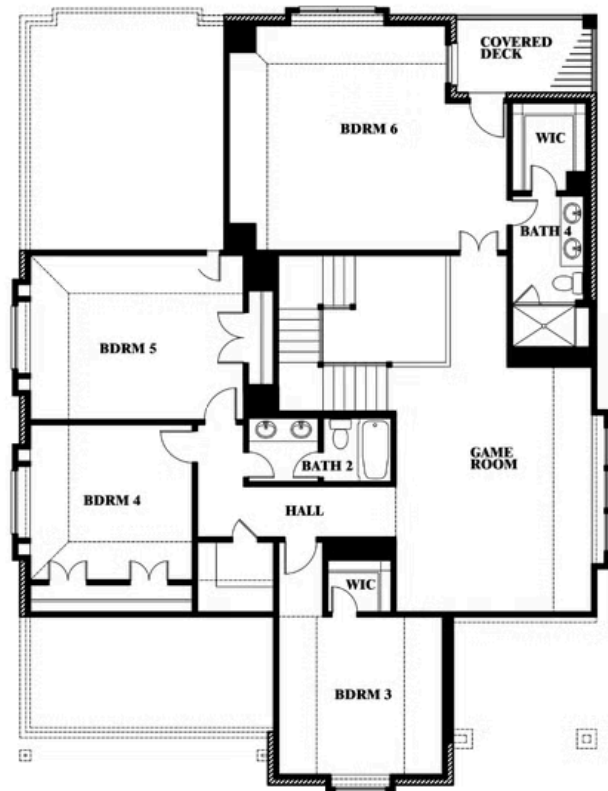

Magnolia III Side Entry

HOMES FROM
\$620,990

CLASSIC SERIES

CRYSTAL LAKE ESTATES

143 CRYSTAL LAKE LANE, RED OAK, TX 75154

3,754
SQUARE FEET

5
BEDROOMS

3.5
BATHROOMS

2
CAR GARAGE

ELEVATION R

ELEVATION S

ELEVATION S

ELEVATION T

ELEVATION T

Magnolia III Side Entry

CRYSTAL LAKE ESTATES

143 CRYSTAL LAKE LANE, RED OAK, TX 75154

Magnolia III Side Entry

This brochure is for general informational purposes and is to be used as a guide only. Changes may be made during the development process and floorplans, dimensions, fixtures, fittings, finishes and specifications are subject to change without notice. Window placement, balcony configuration, wardrobe sizes and living areas may vary slightly within each plan type. EQUAL HOUSING OPPORTUNITY