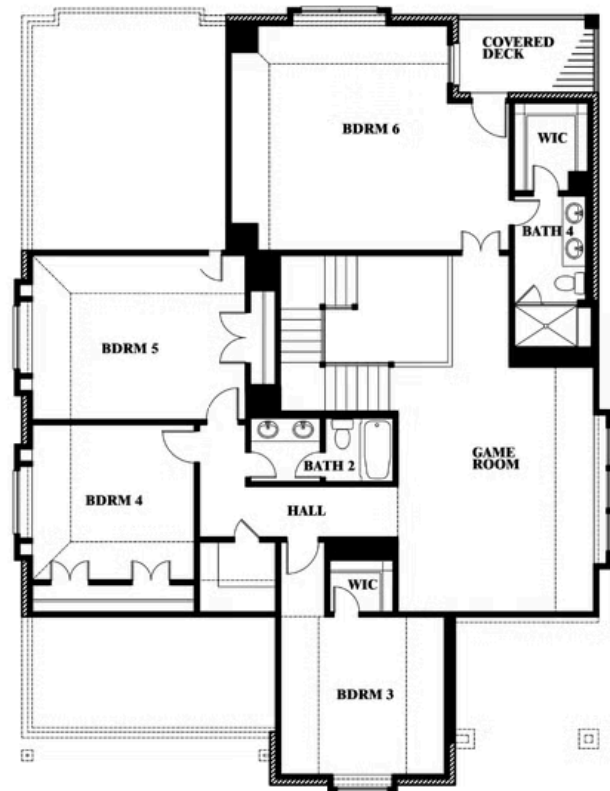

Magnolia III Side Entry

CRYSTAL LAKE ESTATES

143 CRYSTAL LAKE LANE, RED OAK, TX 75154

Magnolia III Side Entry

This brochure is for general informational purposes and is to be used as a guide only. Changes may be made during the development process and floorplans, dimensions, fixtures, fittings, finishes and specifications are subject to change without notice. Window placement, balcony configuration, wardrobe sizes and living areas may vary slightly within each plan type. EQUAL HOUSING OPPORTUNITY

Document generated Jul 3, 2026. Prices, plans, square footage, features, amenities and materials are subject to change at any time without notice and vary among communities. Listed prices are for informational purposes only, are not binding, and do not create any contractual obligation(s). The price of any home is dependent on numerous factors, all of which are unique to a specific home, and is not guaranteed until specified in a binding contract. Pricing of elevations and additional optional beds/baths varies per plan. Some plans require a premium homesite. Renderings of homes are artist concepts and may not reflect exact colors and materials. Verify current tax rates & jurisdictions with the appropriate taxing authority.